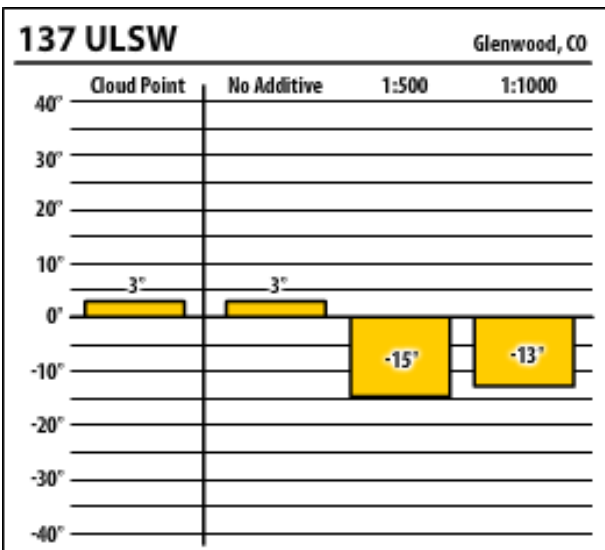

Good people. Great products.

Winter Fuel Testing

Colorado

November 2013

300 ULSW Grand Junction, CO

137 ULSW Grand Junction, CO

300 ULSW Grand Junction, CO

137 ULSW Grand Junction, CO

137B Grand Junction, CO

137 ULSW Lamar, CO