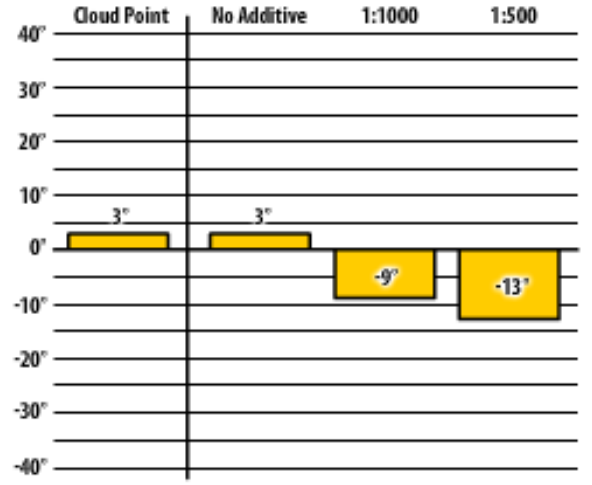

Good people. Great products.

Winter Fuel Testing

Colorado

November 2013

300 ULSW Grand Junction, CO

137 ULSW Grand Junction, CO

300 ULSW Grand Junction, CO

137 ULSW Grand Junction, CO