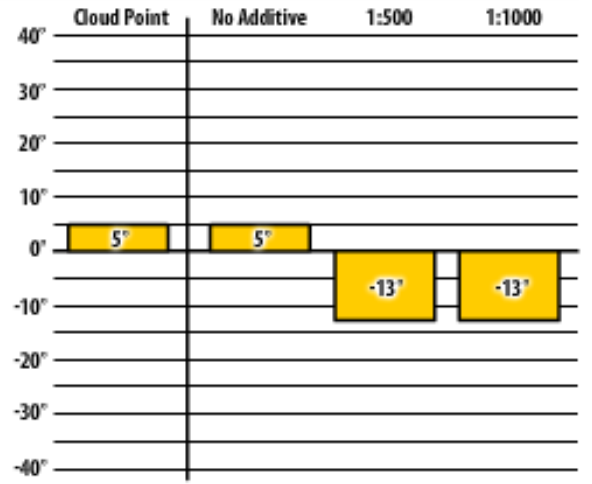

Good people. Great products.

Winter Fuel Testing

Colorado

November 2013

300 ULSW Grand Junction, CO

137 ULSW Grand Junction, CO

300 ULSW Grand Junction, CO

137 ULSW Grand Junction, CO