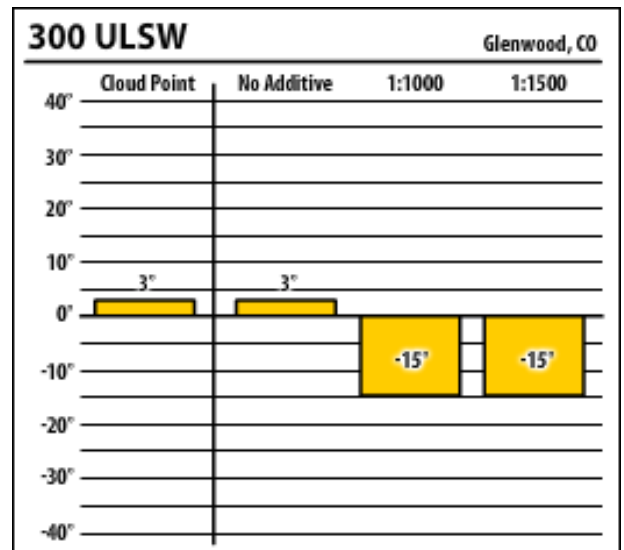

Good people. Great products.

Winter Fuel Testing

Colorado

November 2013

300 ULSW Grand Junction, CO

137 ULSW Grand Junction, CO

300 ULSW Grand Junction, CO

137 ULSW Grand Junction, CO

137B Grand Junction, CO

137 ULSW Lamar, CO