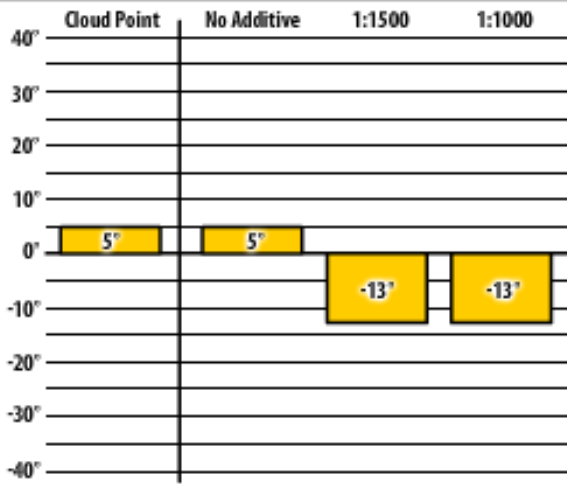

Good people. Great products.

Winter Fuel Testing

Colorado

November 2013

300 ULSW Grand Junction, CO

137 ULSW Grand Junction, CO

300 ULSW Grand Junction, CO

137 ULSW Grand Junction, CO