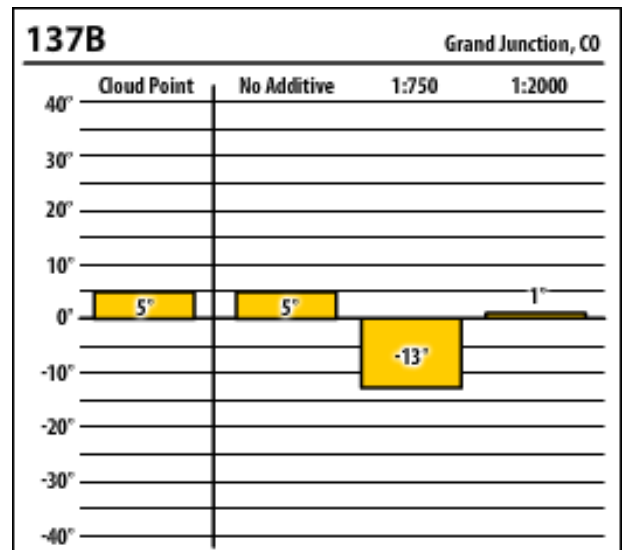

Good people. Great products.

Winter Fuel Testing

Colorado

November 2013

300 ULSW Grand Junction, CO

137 ULSW Grand Junction, CO

300 ULSW Grand Junction, CO

137 ULSW Grand Junction, CO