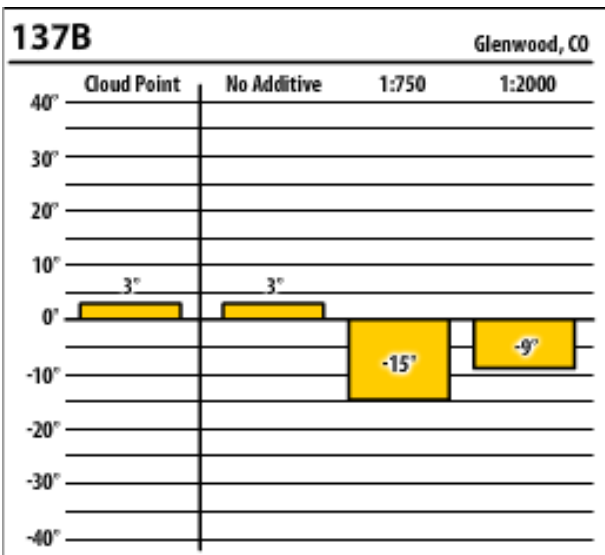

Good people. Great products.

Winter Fuel Testing

Colorado

November 2013

300 ULSW Grand Junction, CO

137 ULSW Grand Junction, CO

300 ULSW Grand Junction, CO

137 ULSW Grand Junction, CO