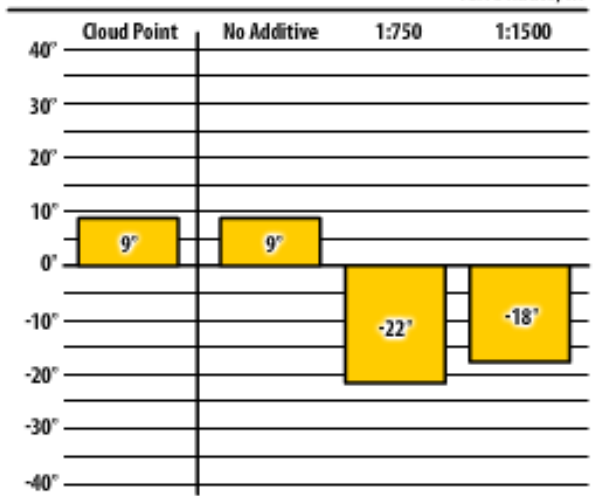

300 ULSW

Terre Haute, IN