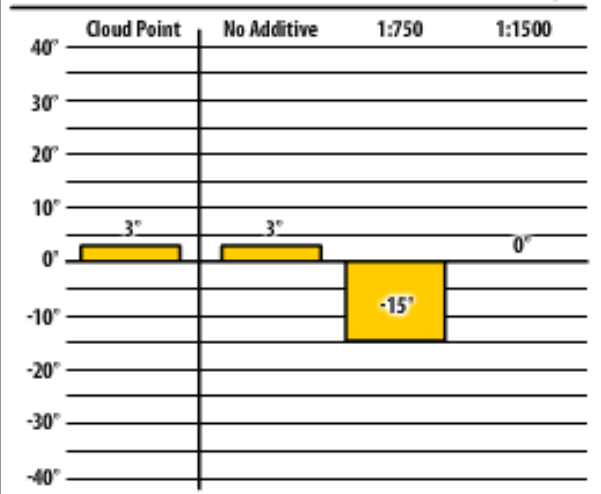

Good people. Great products.

Winter Fuel Testing

Indiana

February 2013

Winter Blend

Evansville, IN

300 ULSW

Terre Haute, IN