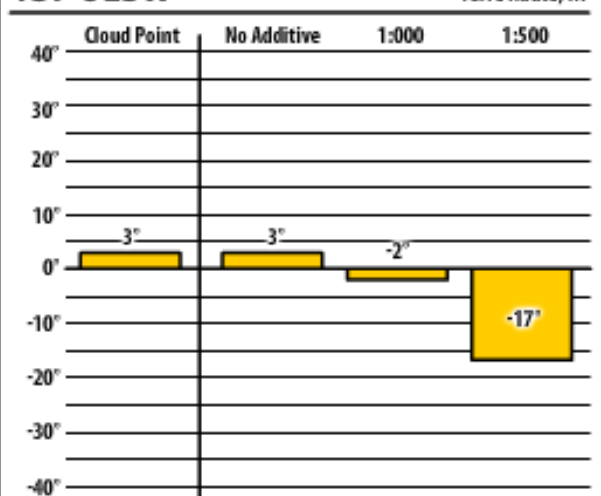

137 ULSW

Terre Haute, IN