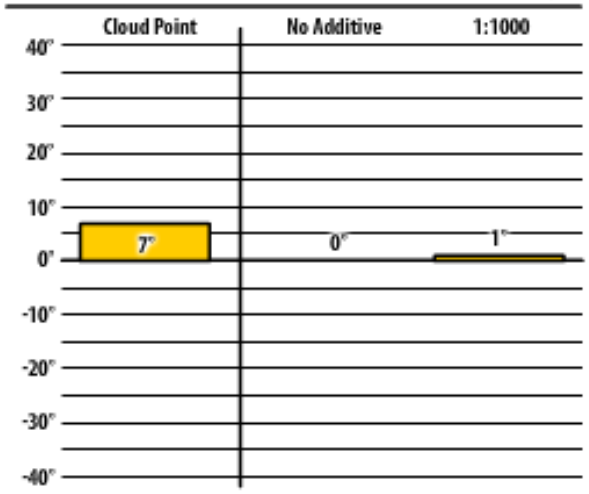

Good people. Great products.

Winter Fuel Testing

Indiana

February 2013

Winter Blend

Evansville, IN

300 ULSW

Terre Haute, IN