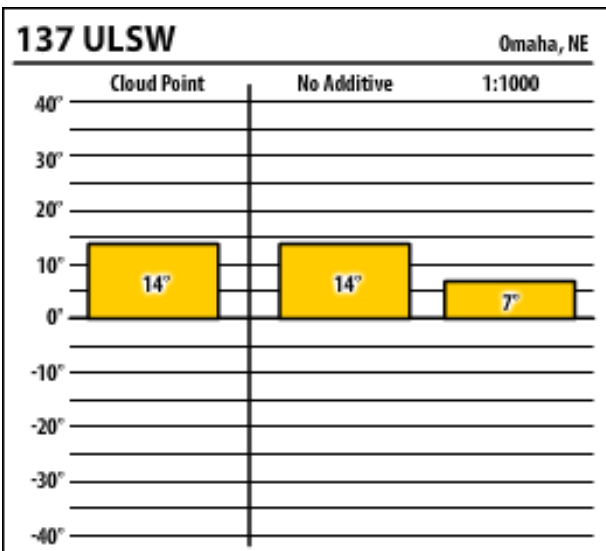

Good people. Great products.

Winter Fuel Testing

Nebraska

November 2013

137 CTPW

Omaha, NE