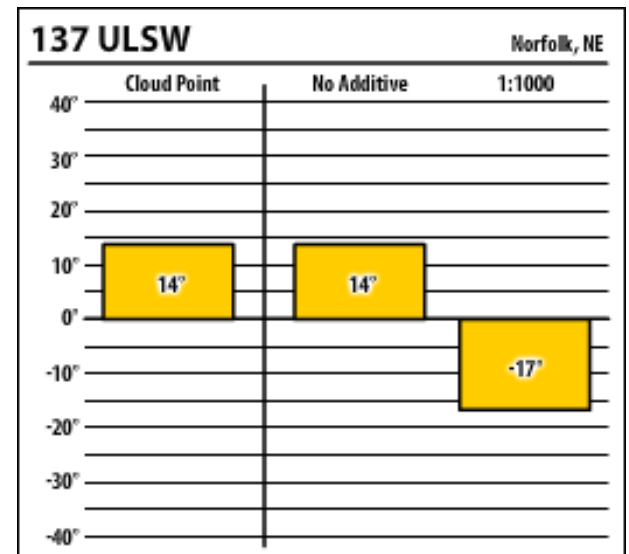

Good people. Great products.

Winter Fuel Testing

Nebraska

November 2013

137 CTPW

Omaha, NE