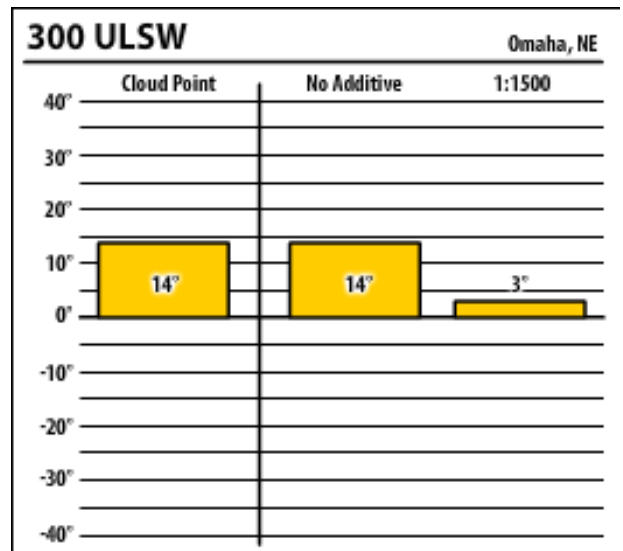

Good people. Great products.

Winter Fuel Testing

Nebraska

November 2013

137 CTPW

Omaha, NE