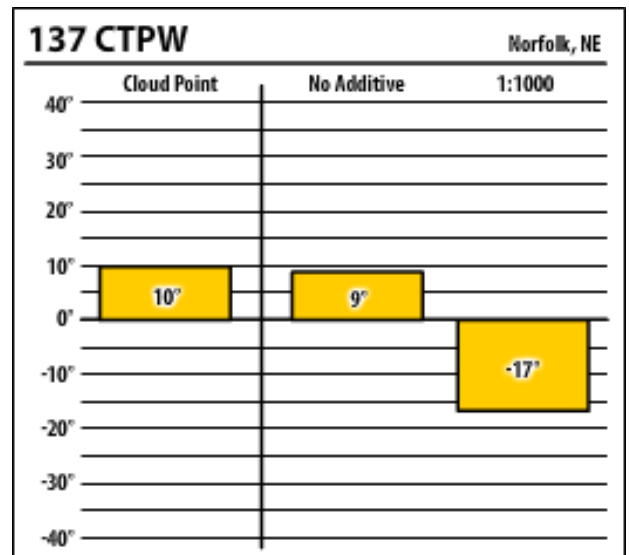

Good people. Great products.

Winter Fuel Testing

Nebraska

November 2013

137 CTPW

Omaha, NE