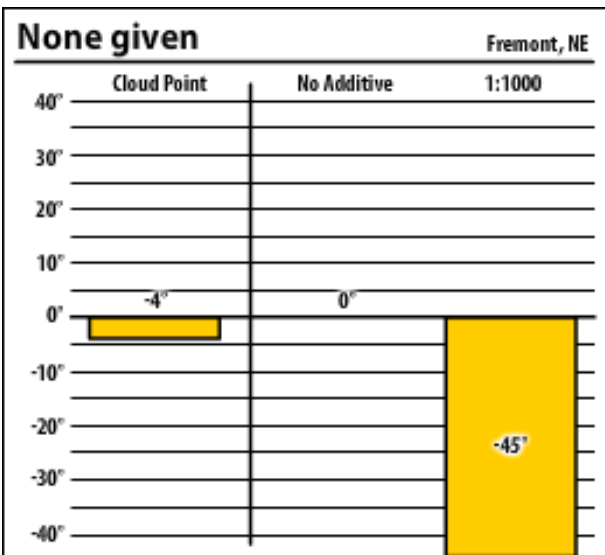

Good people. Great products.

Winter Fuel Testing

Nebraska

November 2013

137 CTPW

Omaha, NE