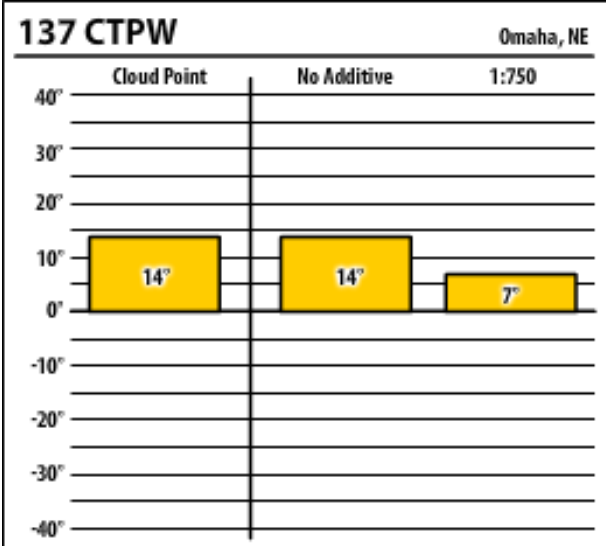

Good people. Great products.

Winter Fuel Testing

Nebraska

November 2013

137 CTPW

Omaha, NE