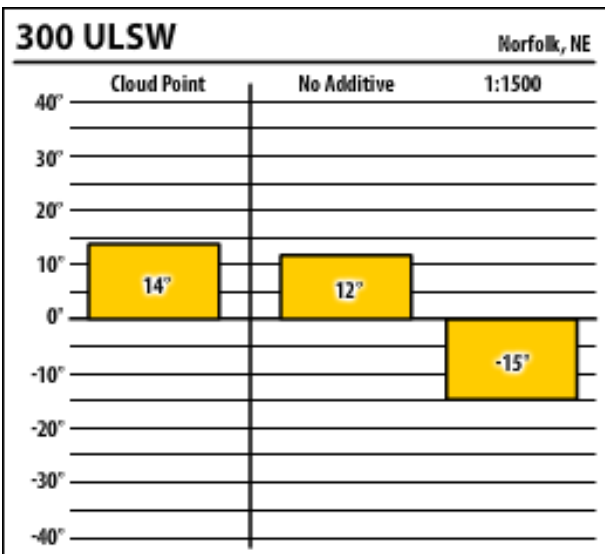

Good people. Great products.

Winter Fuel Testing

Nebraska

November 2013

137 CTPW

Omaha, NE