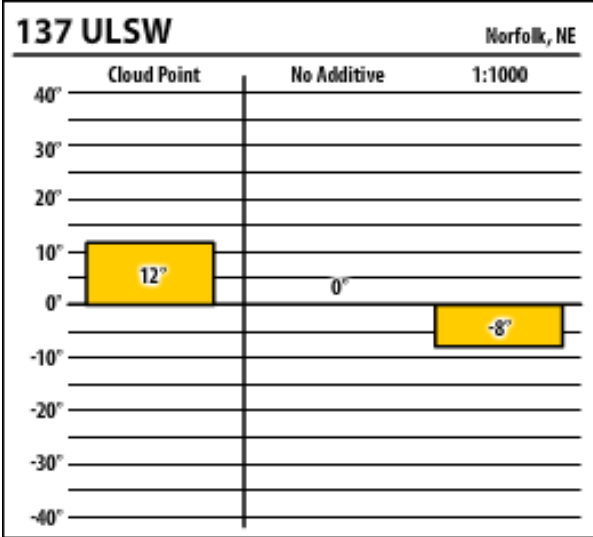

Good people. Great products.

Winter Fuel Testing

Nebraska

November 2013

137 CTPW

Omaha, NE