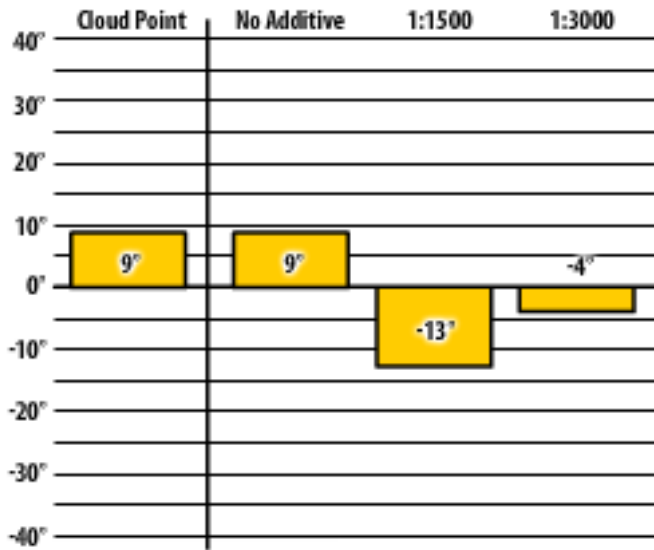

300PTW 11pBio

Newton, IL