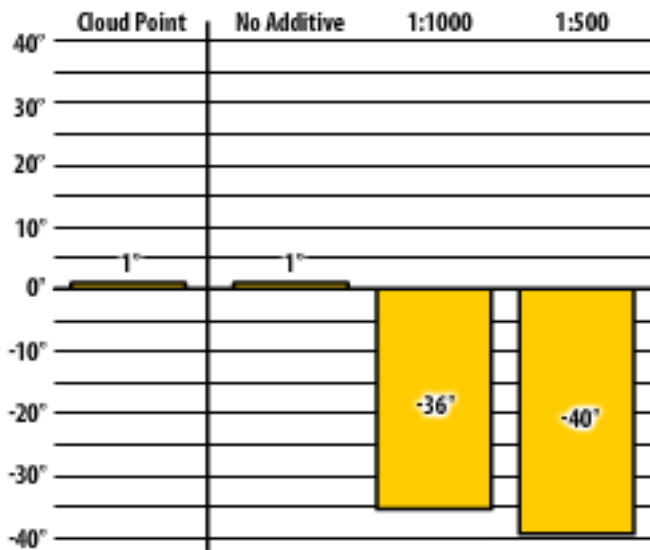

Good people. Great products.

Winter Fuel Testing

Illinois

December 2014

137 ULSW

Palentine, IL

300 PTW Evercat

Newton, IL