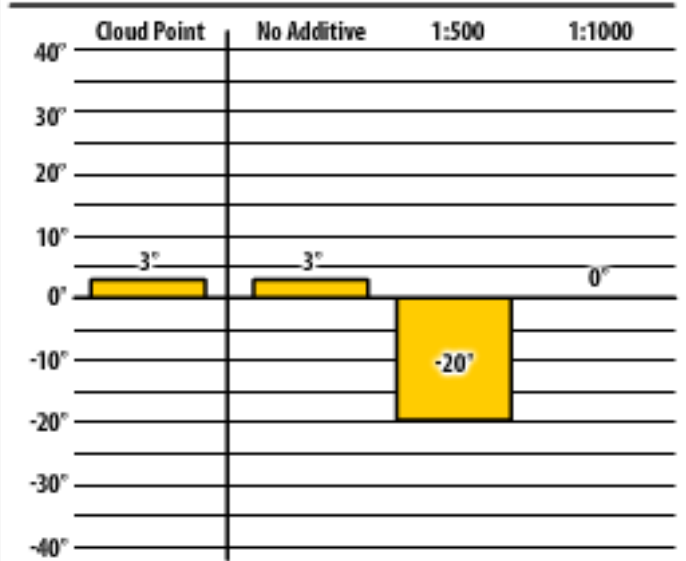

137 ULSW Newton, IL