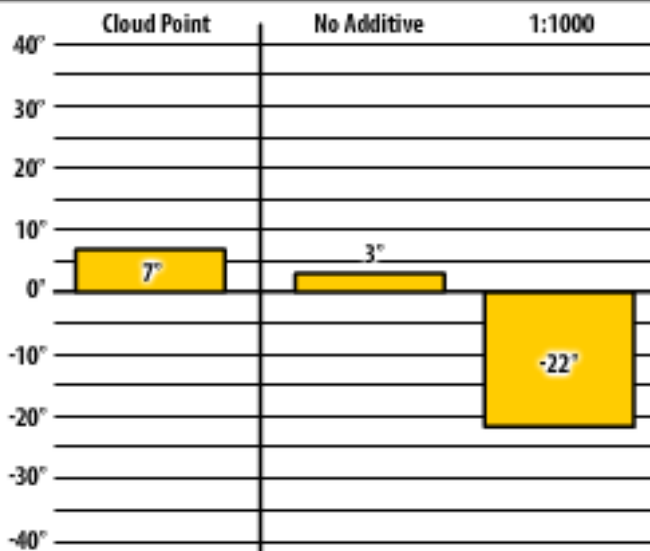

137 ULSW

Newton, IL