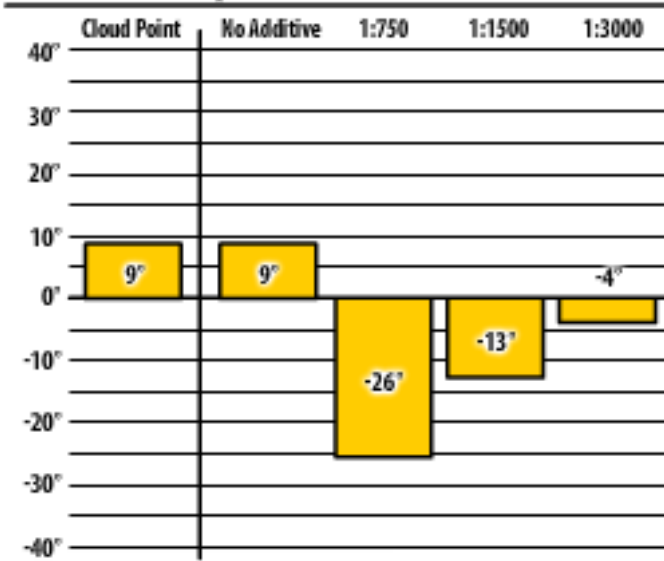

Winter Fuel Testing

Illinois - 2

December 2014

300PTW 11pBio Newton, IL