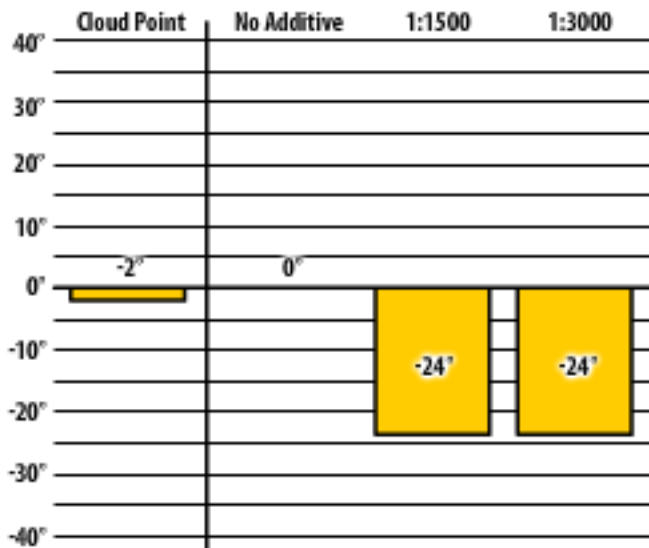

Good people. Great products.

Winter Fuel Testing

Illinois - 4

December 2014

300 ULSW

Newton, IL

300 ULSW

Newton, IL