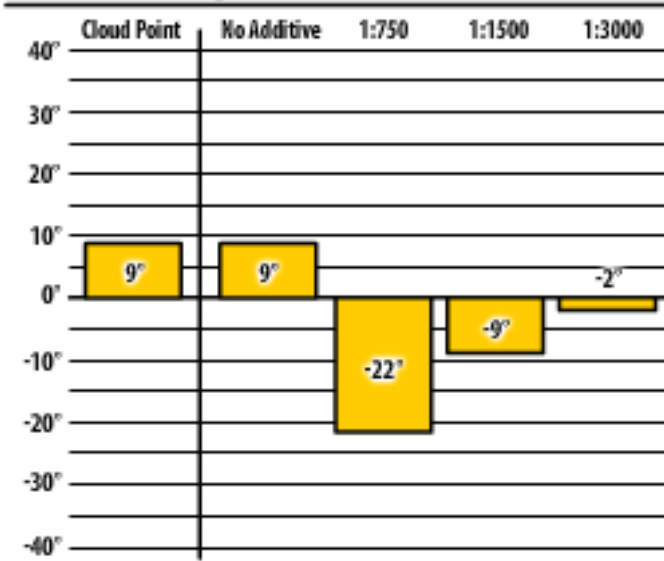

300PTW 15pBio Newton, IL