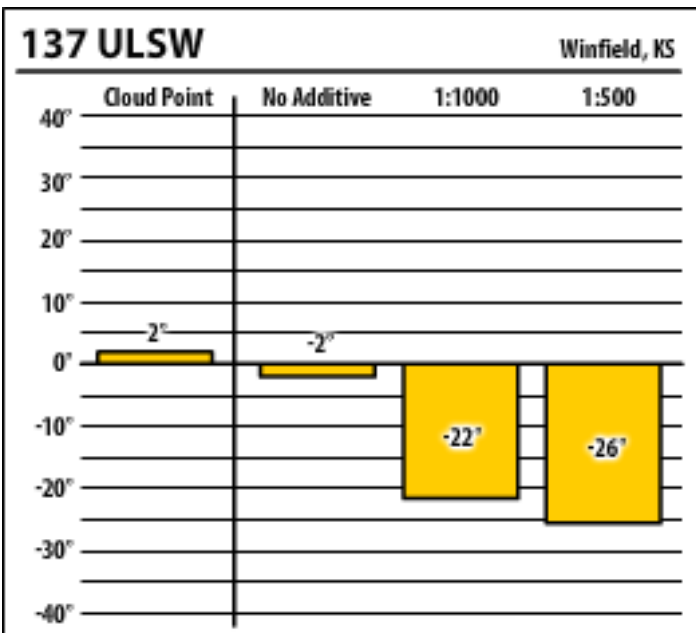

Good people. Great products.

Winter Fuel Testing

Kansas - 1

December 2014

Good people. Great products.

Winter Fuel Testing

Kansas - 2

December 2014