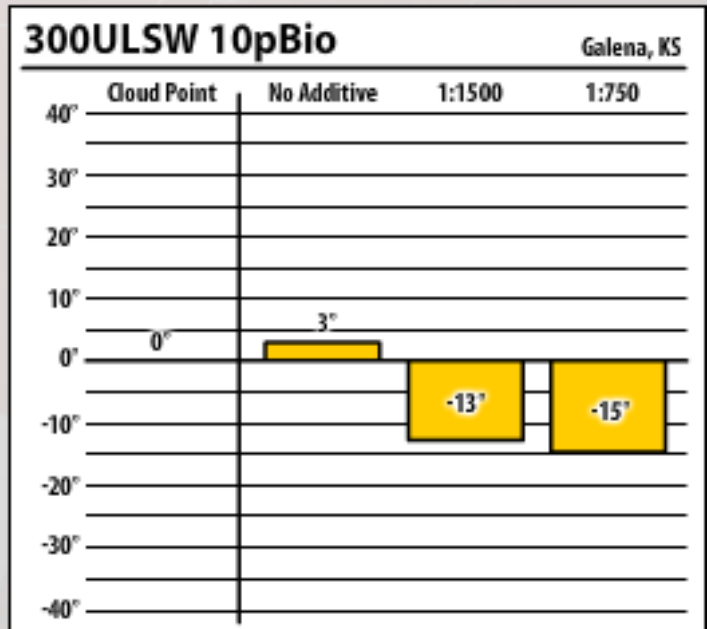

Good people. Great products.

Winter Fuel Testing

Kansas - 1

December 2014

Good people. Great products.

Winter Fuel Testing

Kansas - 2

December 2014