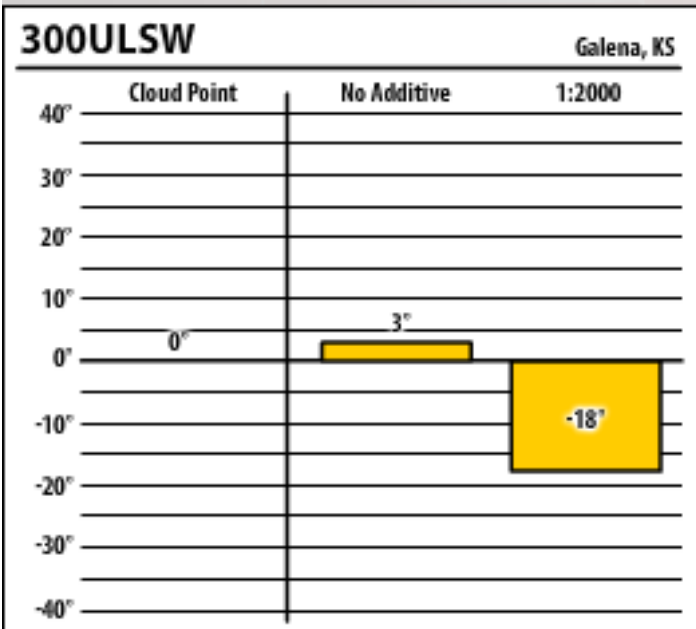

Good people. Great products.

Winter Fuel Testing

Kansas - 1

December 2014

Good people. Great products.

Winter Fuel Testing

Kansas - 2

December 2014