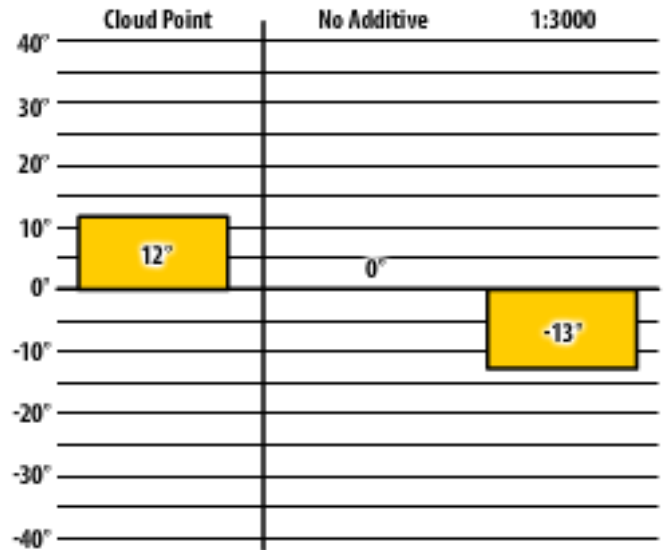

Good people. Great products.

Winter Fuel Testing

Ohio

December 2014

137 ULSW Genoa, OH

Innospec 900 HE Shreve, OH

137 ULSW Genoa, OH

300 ULSW Shreve, OH