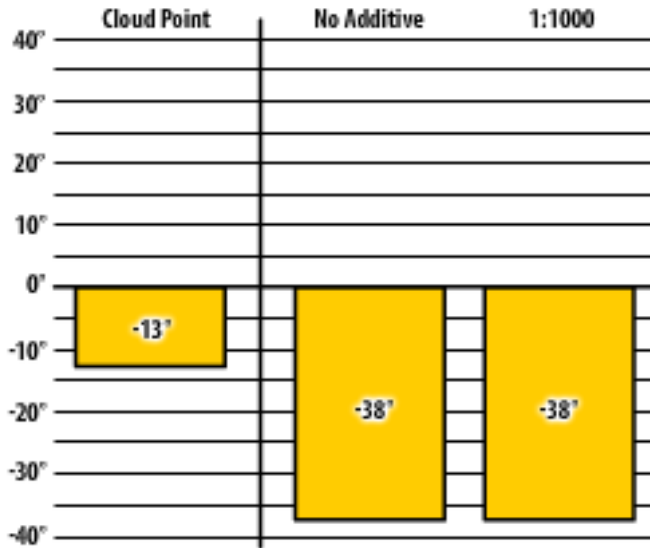

Good people. Great products.

Winter Fuel Testing

Ohio

December 2014

137 ULSW Genoa, OH

Innospec 900 HE Shreve, OH

137 ULSW Genoa, OH

300 ULSW Shreve, OH