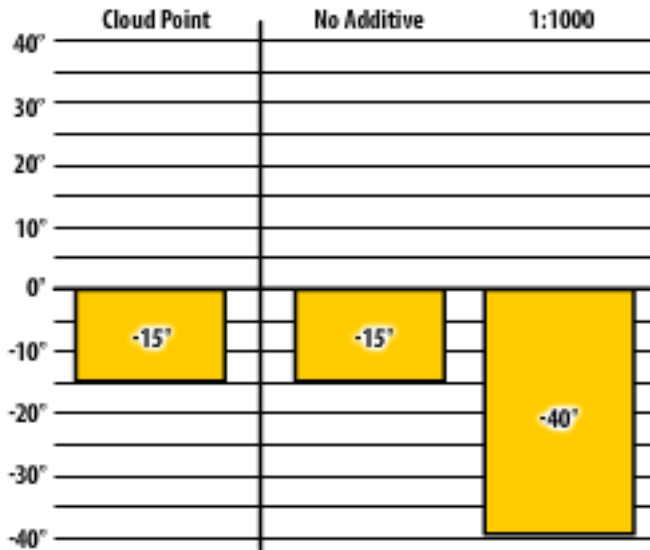

Good people. Great products.

Winter Fuel Testing

Ohio

December 2014

137 ULSW Genoa, OH

Innospec 900 HE Shreve, OH

137 ULSW Genoa, OH

300 ULSW Shreve, OH