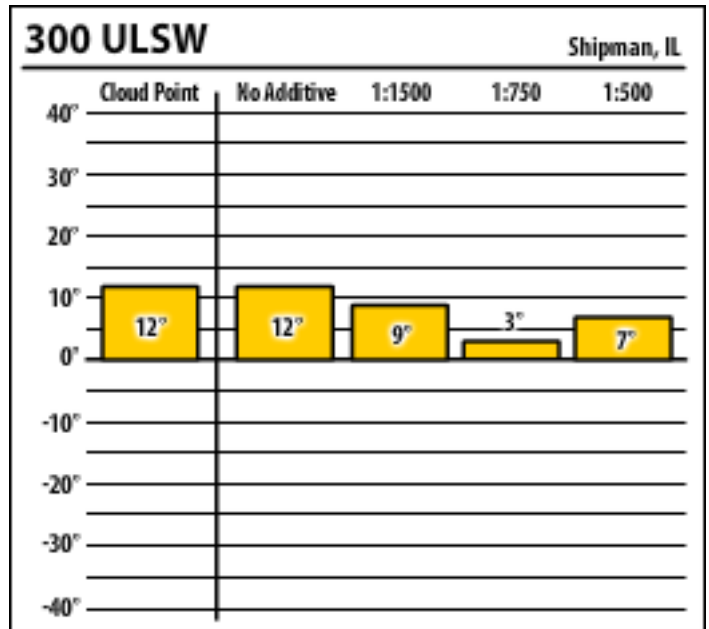

Good people. Great products.

Winter Fuel Testing

Illinois

December 2015

137 ULSW

Palatine, IL

137 CTPWC

Palatine, IL