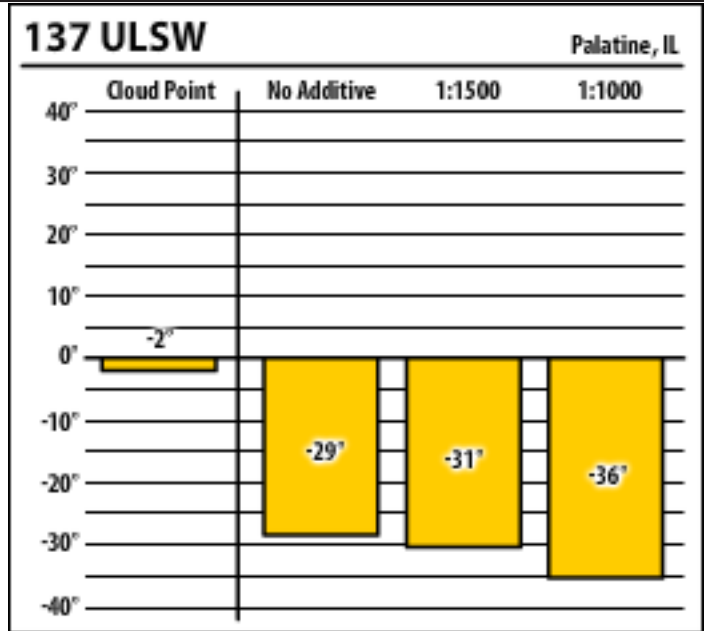

Good people. Great products.

Winter Fuel Testing

Illinois

December 2015

137 ULSW

Palatine, IL

137 CTPWC

Palatine, IL