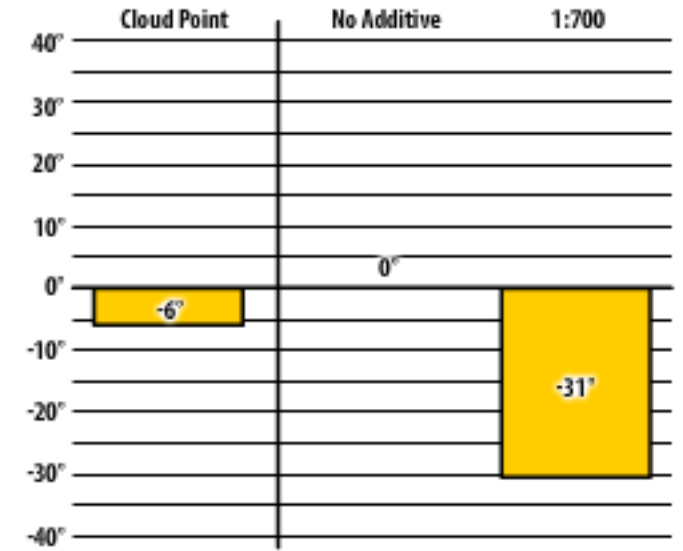

Good people. Great products.

Winter Fuel Testing

Illinois

December 2015

137 ULSW

Palatine, IL

137 CTPWC

Palatine, IL