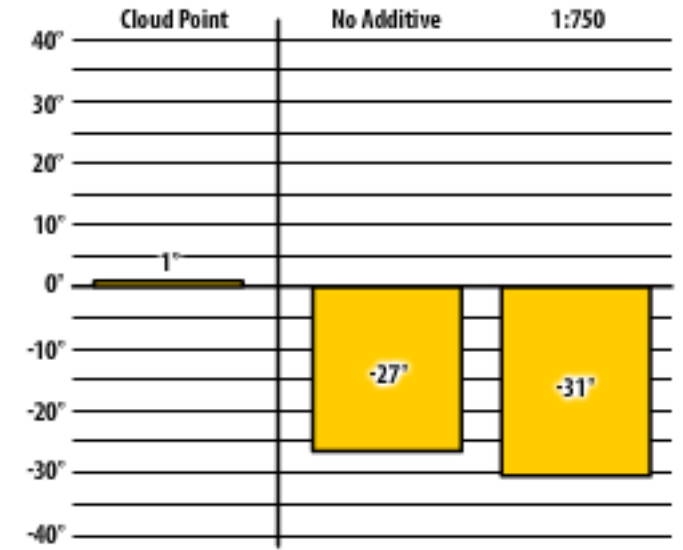

137 CTPWC

Palatine, IL