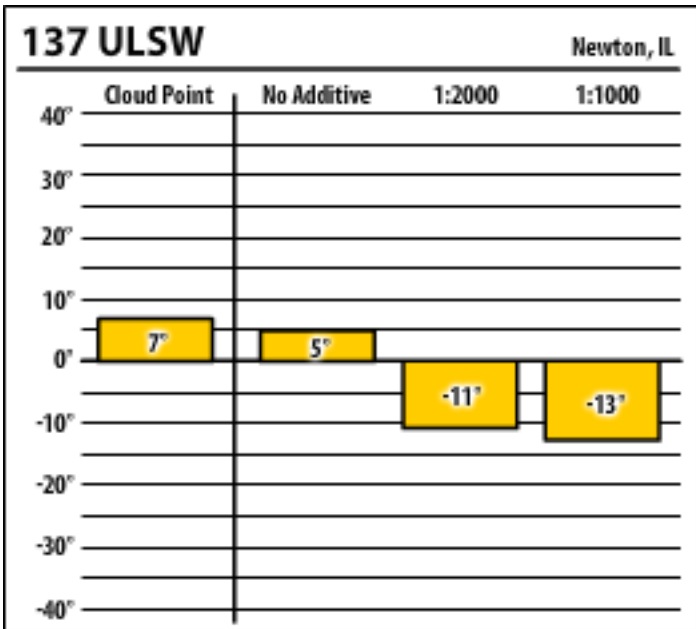

Good people. Great products.

Winter Fuel Testing

Illinois

December 2015

137 ULSW

Palatine, IL

137 CTPWC

Palatine, IL