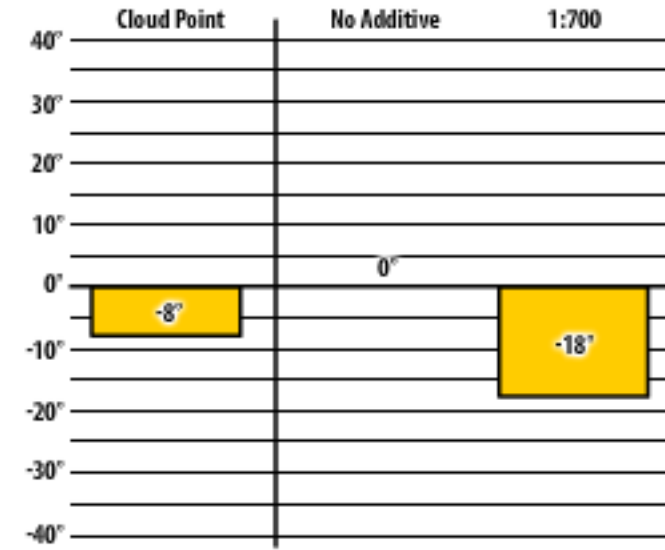

137 CTPWC

Palatine, IL