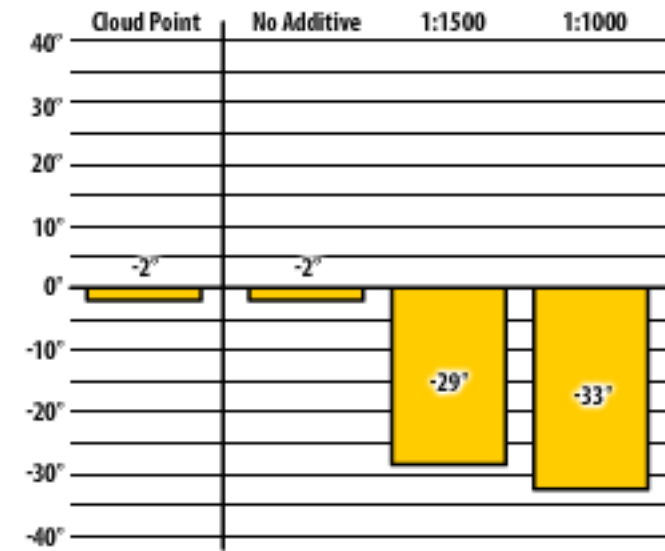

Good people. Great products.

Winter Fuel Testing

Illinois

December 2015

137 ULSW

Palatine, IL

137 CTPWC

Palatine, IL