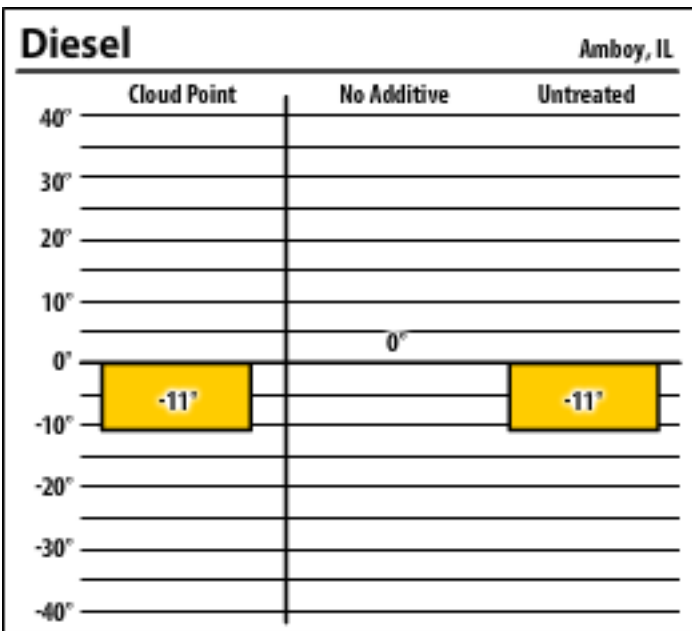

Good people. Great products.

Winter Fuel Testing

Illinois

December 2015

137 ULSW

Palatine, IL

137 CTPWC

Palatine, IL