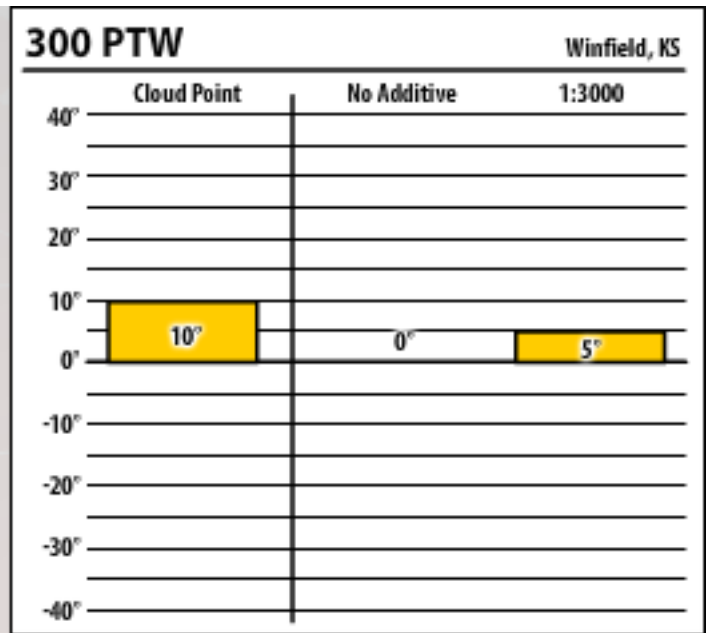

Good people. Great products.

Winter Fuel Testing

Kansas

December 2015

300 PTW

Winfield, KS

300 PTW

Winfield, KS