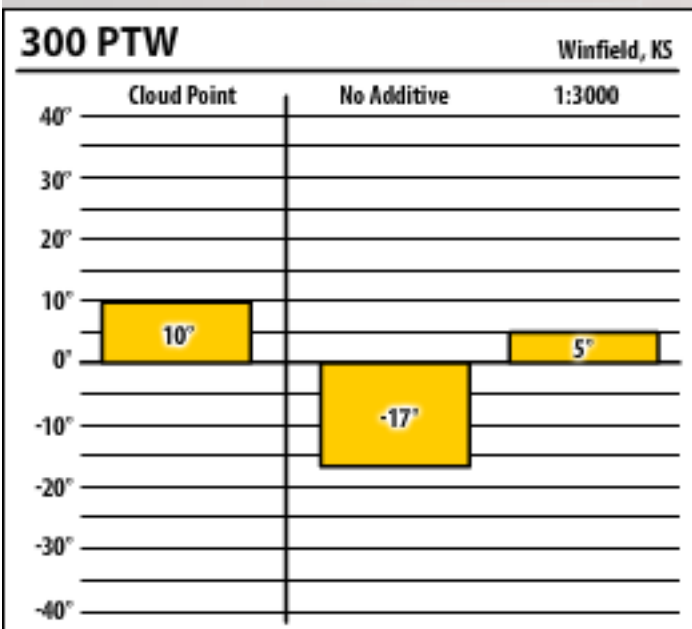

Good people. Great products.

Winter Fuel Testing

Kansas

December 2015

300 PTW

Winfield, KS

300 PTW

Winfield, KS