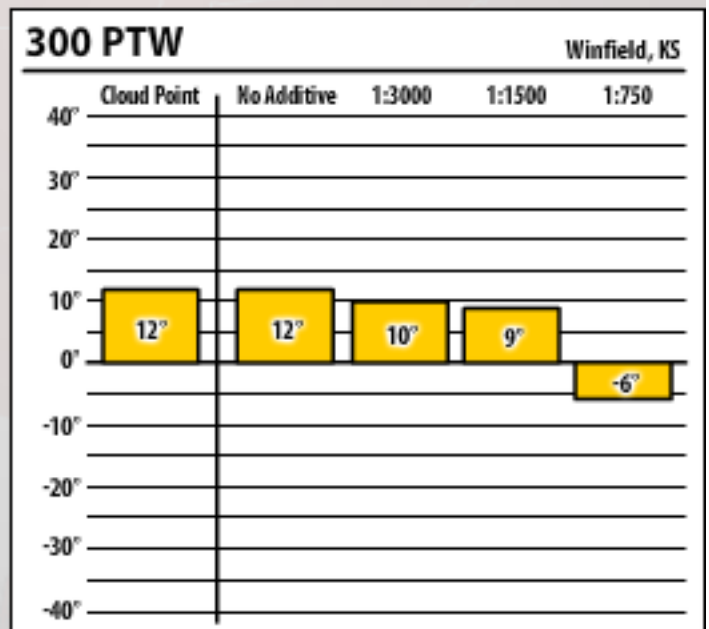

Good people. Great products.

Winter Fuel Testing

Kansas

December 2015

300 PTW

Winfield, KS

300 PTW

Winfield, KS