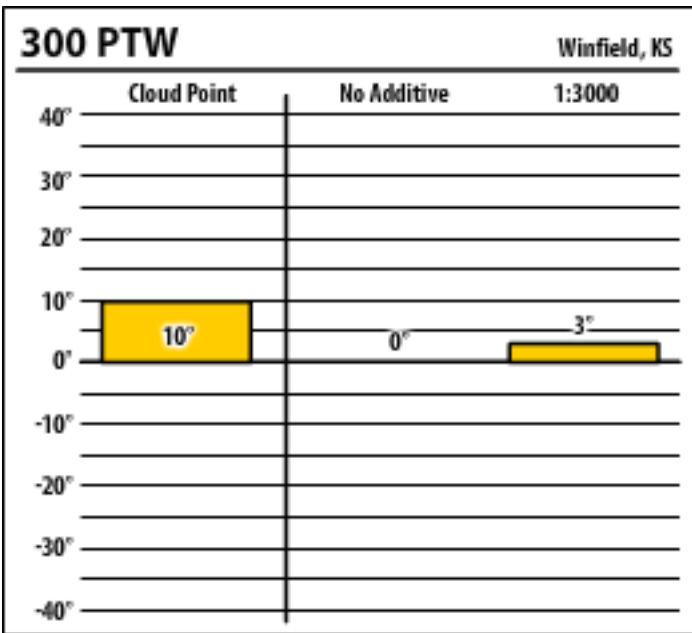

Good people. Great products.

Winter Fuel Testing

Kansas

December 2015

300 PTW

Winfield, KS

300 PTW

Winfield, KS