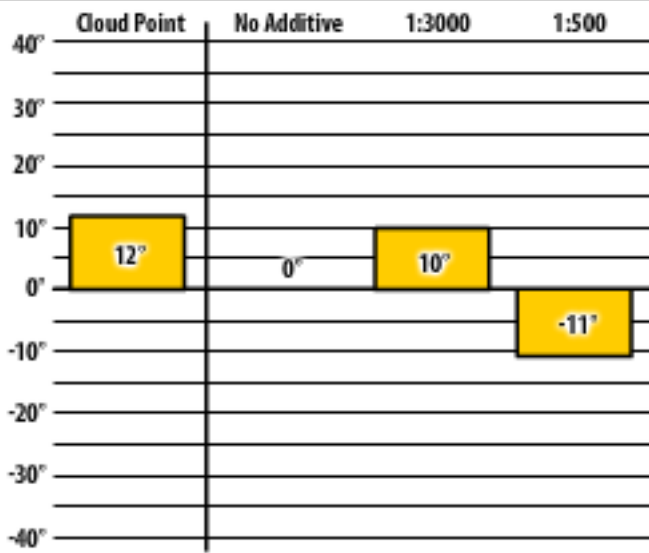

Good people. Great products.

Winter Fuel Testing

Kansas

December 2015

300 PTW

Winfield, KS

300 PTW

Winfield, KS