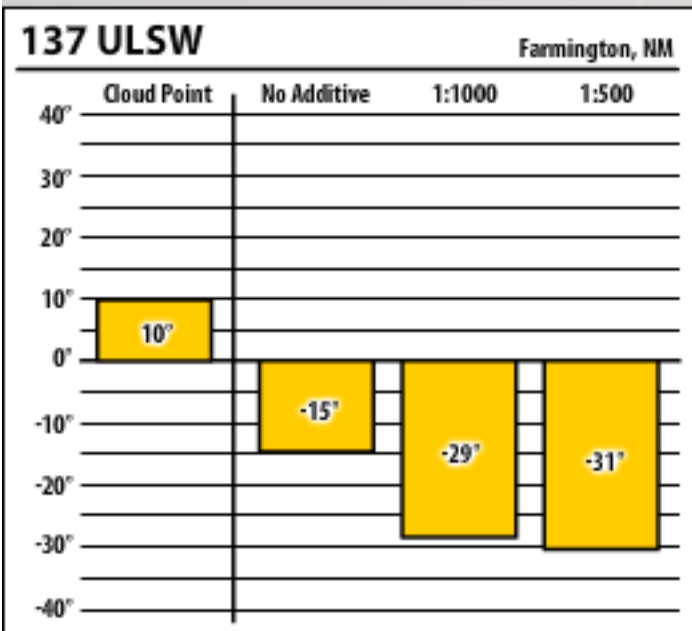

# Winter Fuel Testing

New Mexico

December 2015