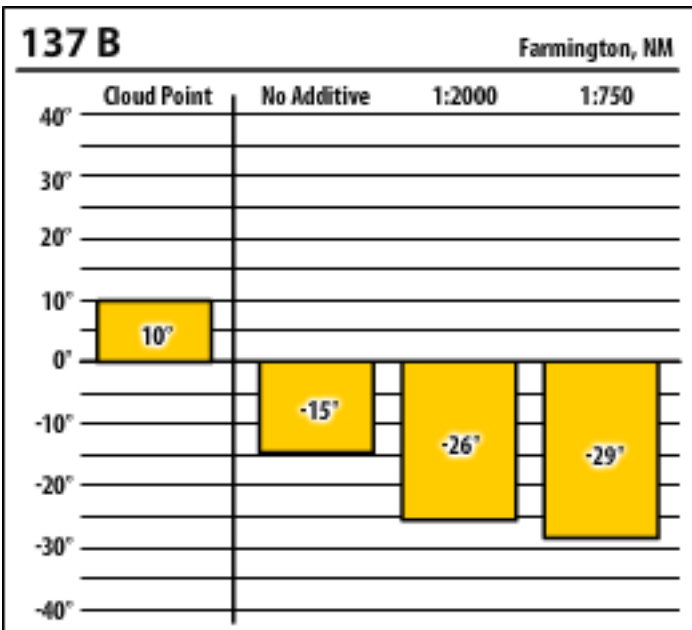

# Winter Fuel Testing

New Mexico

December 2015