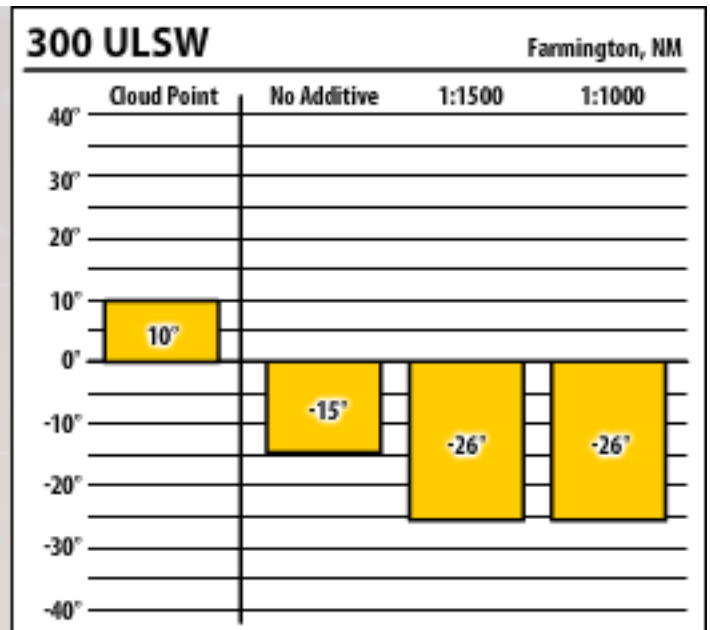

# Winter Fuel Testing

New Mexico

December 2015