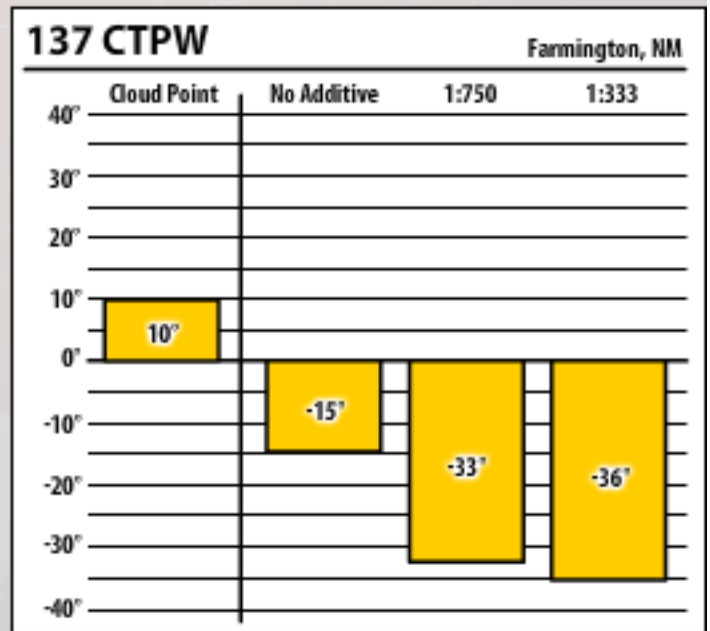

# Winter Fuel Testing

New Mexico

December 2015