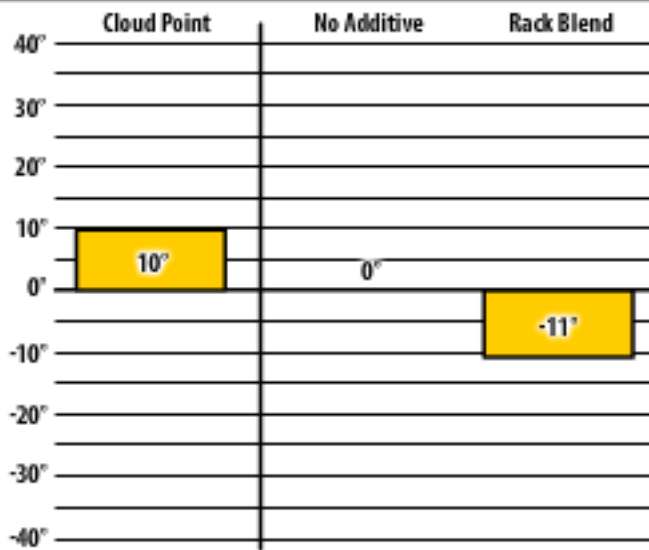

PPC HPFI + EC-1

Shreve, OH