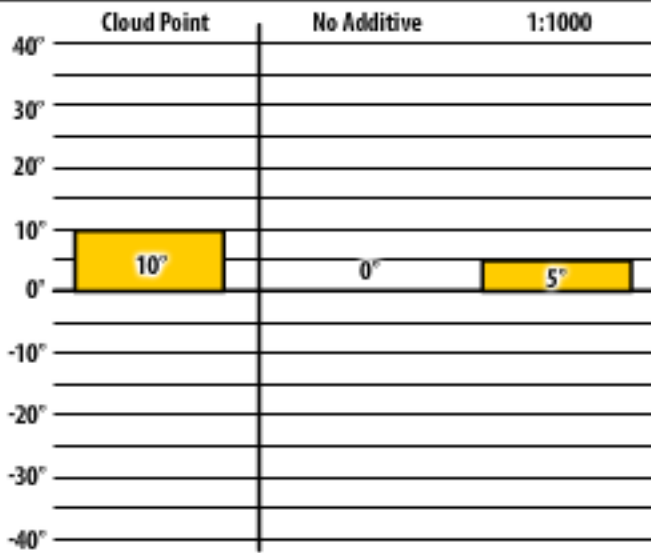

PPC HPFI + EC-1

Shreve, OH

PPC HPFI + EC-1

Shreve, OH

137 ULSW

Genoa, OH

300 ULSW

Shreve, OH