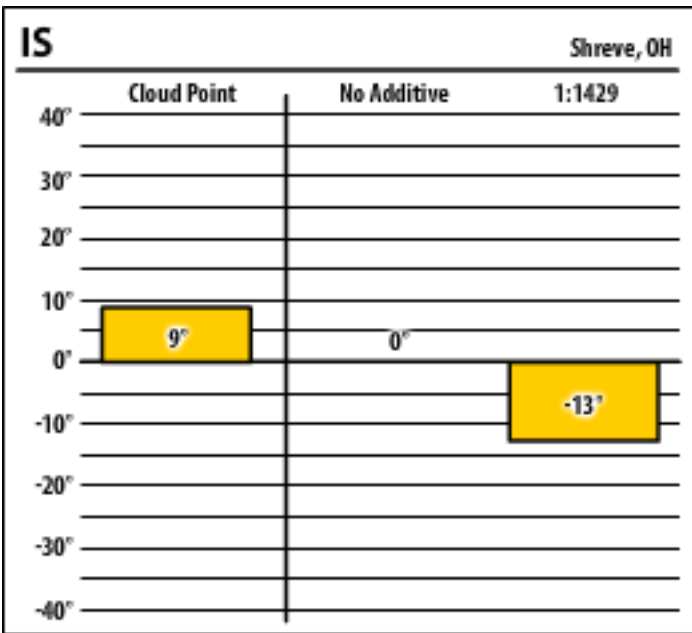

Good people. Great products.

Winter Fuel Testing

Ohio

December 2015

PPC HPFI + EC-1

Shreve, OH

PPC HPFI + EC-1

Shreve, OH