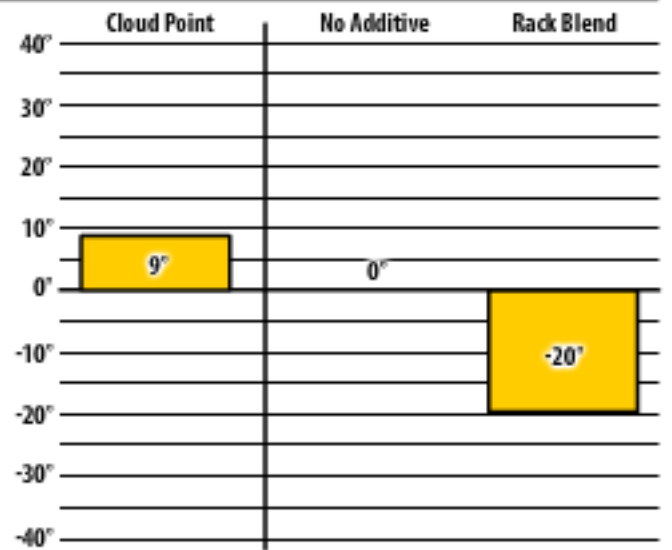

PPC HPFI + EC-1

Shreve, OH