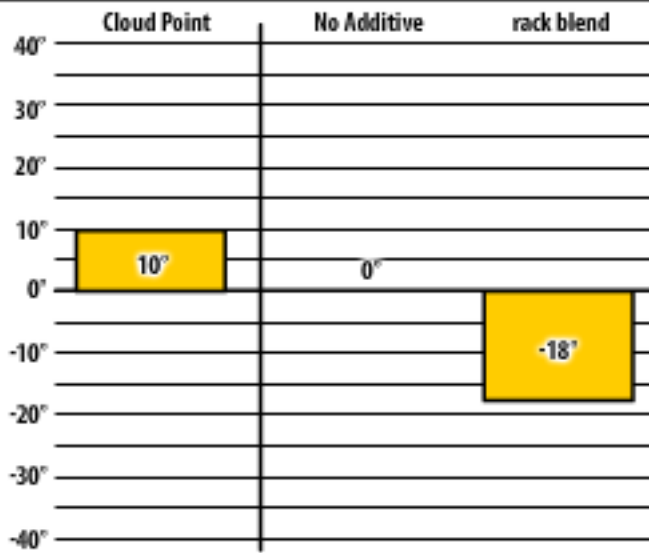

Good people. Great products.

Winter Fuel Testing

Ohio

December 2015

PPC HPFI + EC-1

Shreve, OH

PPC HPFI + EC-1

Shreve, OH