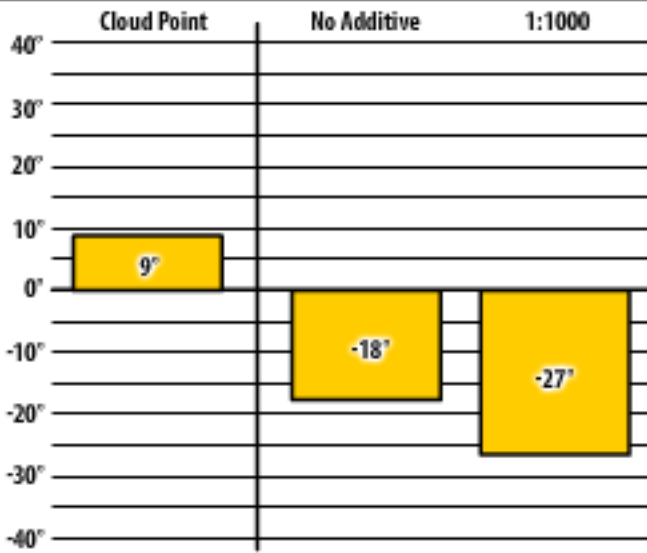

# Winter Fuel Testing

Pennsylvania

December 2015

**137 ULSW**

Johnstown, PA

**137 ULSW**

Johnstown, PA