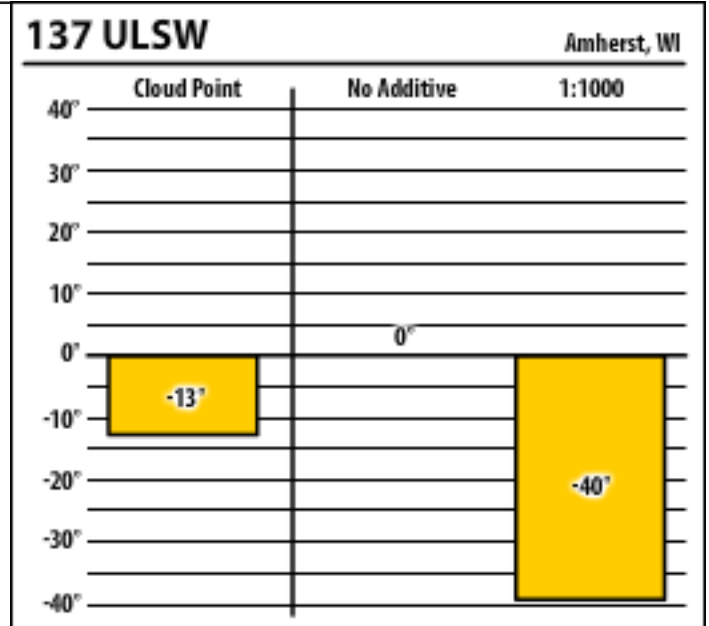

Good people. Great products.

Winter Fuel Testing

Wisconsin

December 2015

137 ULSW

Merrill, WI

137 ULSW

Amherst, WI