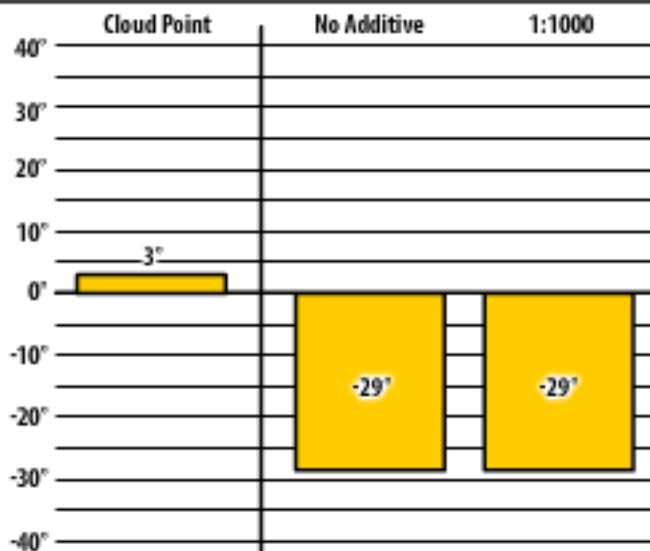

Good people. Great products.

Winter Fuel Testing

Wisconsin

December 2015

137 ULSW

Merrill, WI

137 ULSW

Amherst, WI