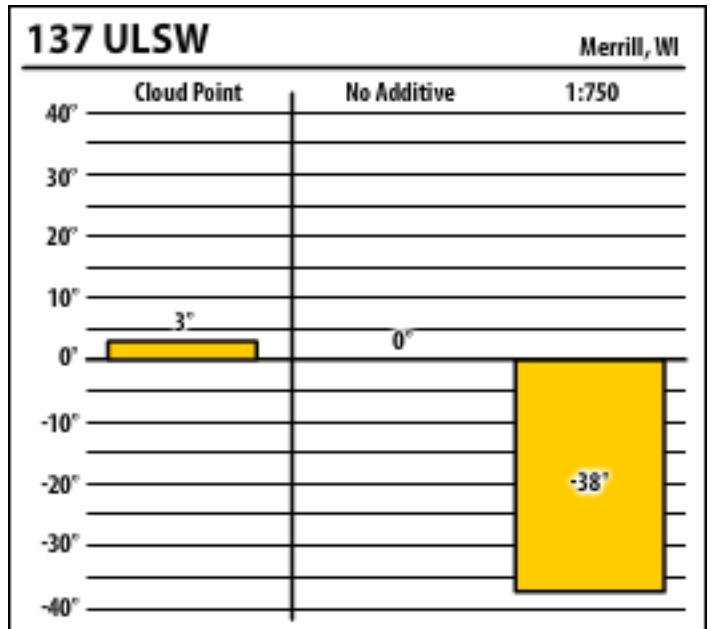

Good people. Great products.

Winter Fuel Testing

Wisconsin

December 2015

137 ULSW

Merrill, WI

137 ULSW

Amherst, WI