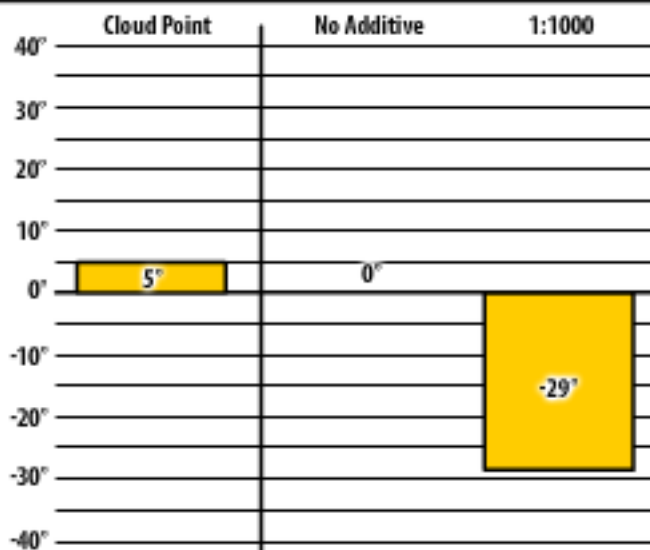

137 ULSW

Merrill, WI