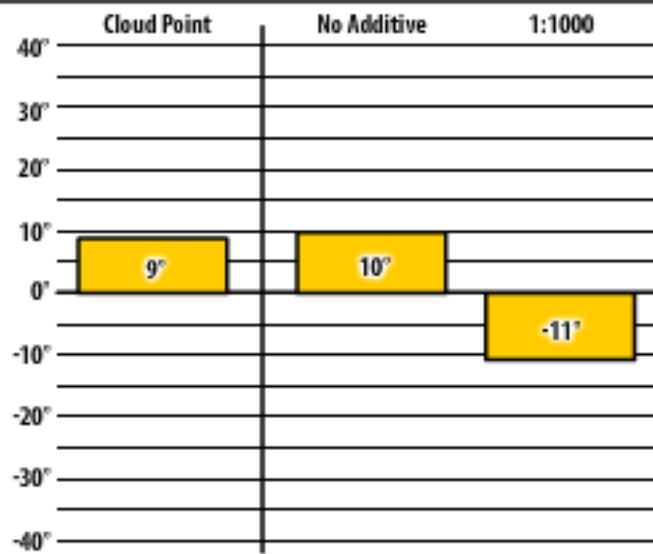

Good people. Great products.

Winter Fuel Testing

Wisconsin

January 2015

137 ULSW 80-20

Merrill, WI

137 ULSW

Merrill, WI