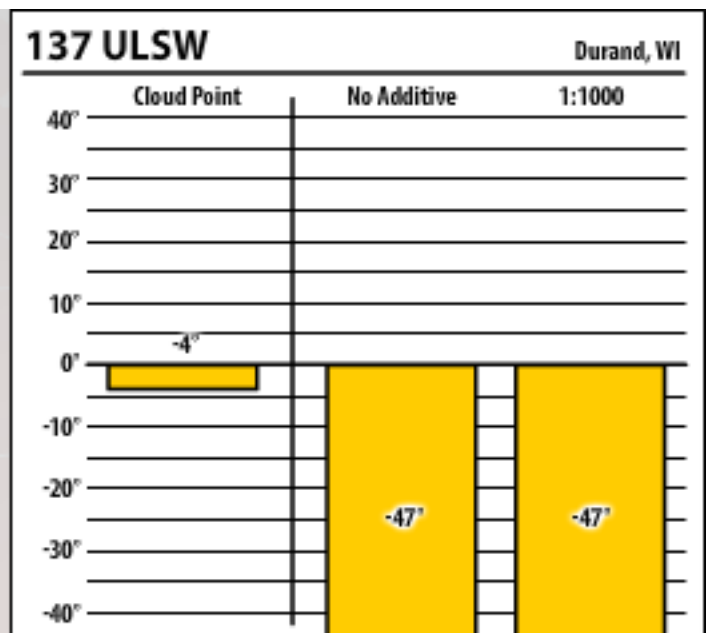

Good people. Great products.

Winter Fuel Testing

Wisconsin

January 2015

137 ULSW 80-20

Merrill, WI

137 ULSW

Merrill, WI