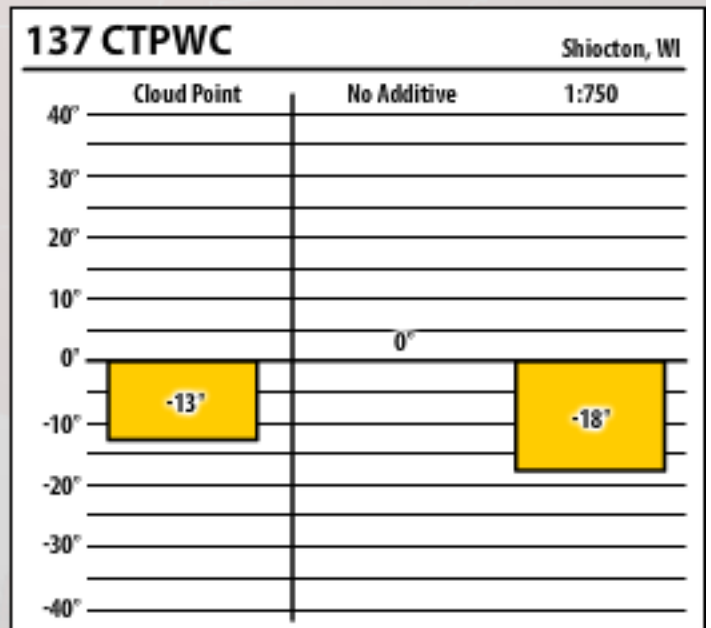

Good people. Great products.

Winter Fuel Testing

Wisconsin

January 2015

137 ULSW 80-20

Merrill, WI

137 ULSW

Merrill, WI