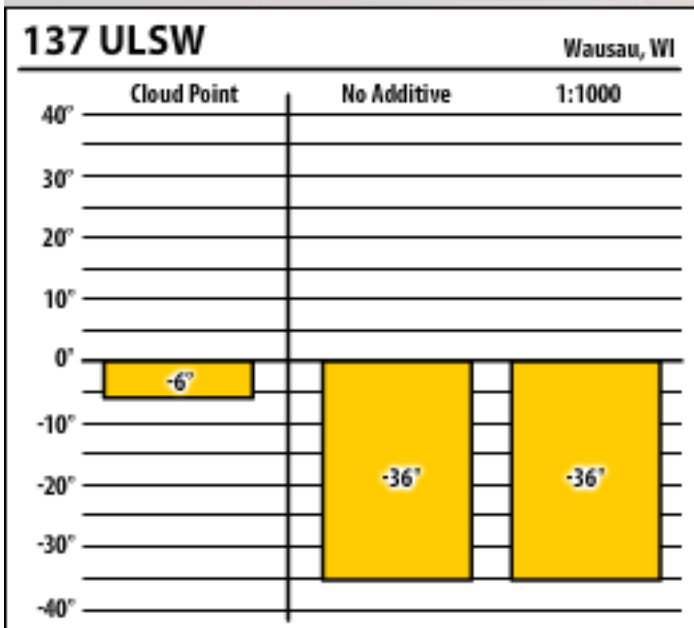

Good people. Great products.

Winter Fuel Testing

Wisconsin

January 2015

137 ULSW 80-20

Merrill, WI

137 ULSW

Merrill, WI