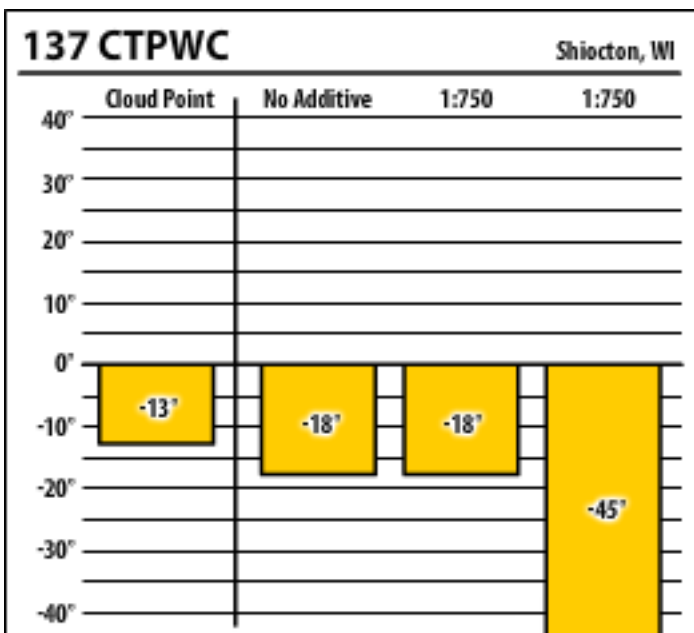

Good people. Great products.

Winter Fuel Testing

Wisconsin

January 2015

137 ULSW 80-20

Merrill, WI

137 ULSW

Merrill, WI