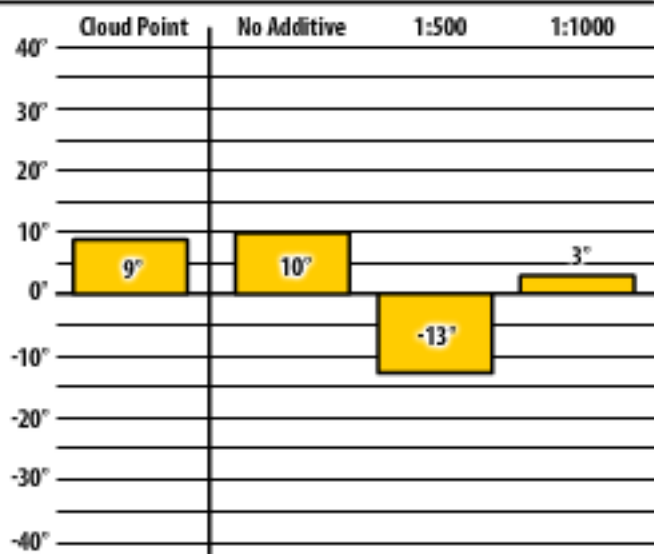

Good people. Great products.

Winter Fuel Testing

Wisconsin

January 2015

137 ULSW 80-20

Merrill, WI

137 ULSW

Merrill, WI