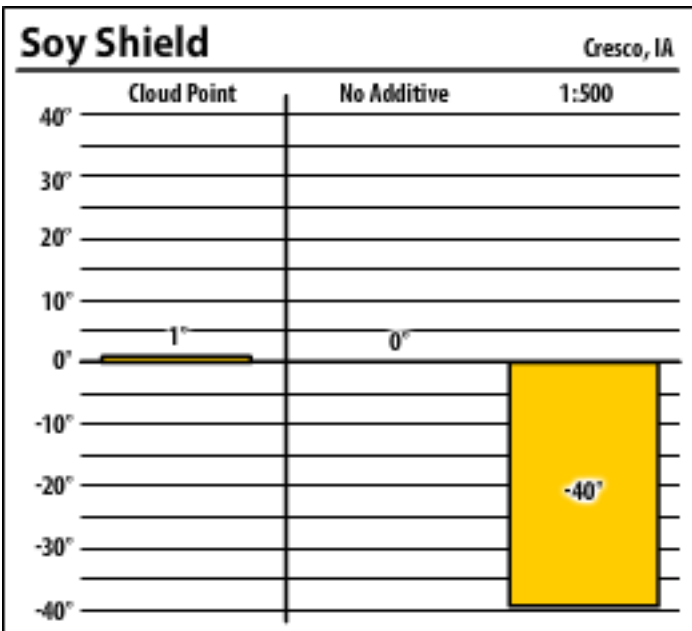

# Winter Fuel Testing

Iowa

February 2016