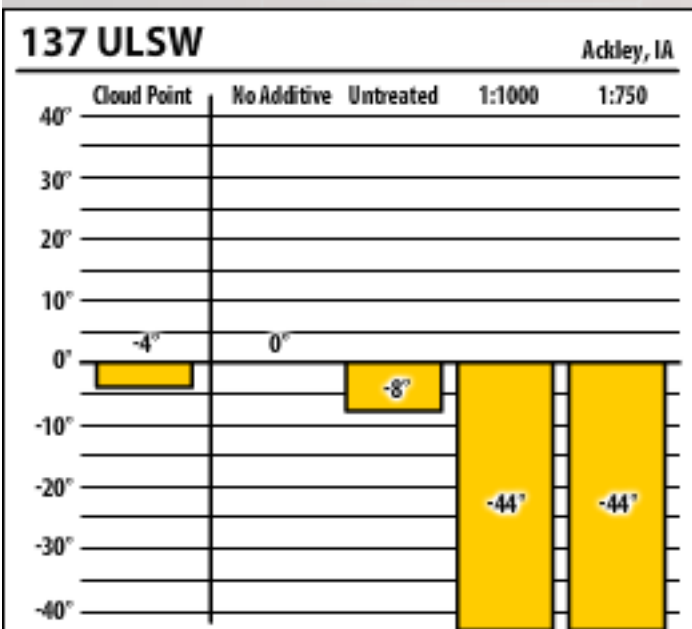

# Winter Fuel Testing

Iowa

February 2016