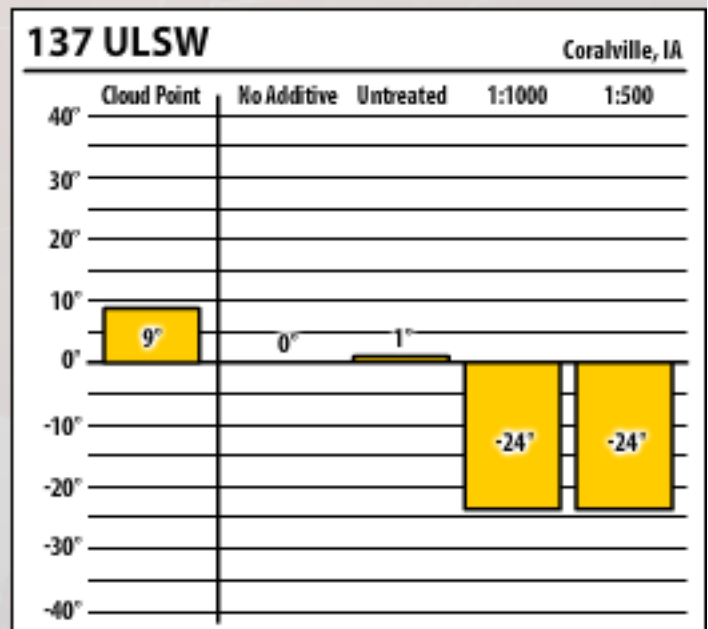

Good people. Great products.

Winter Fuel Testing

Iowa

February 2016