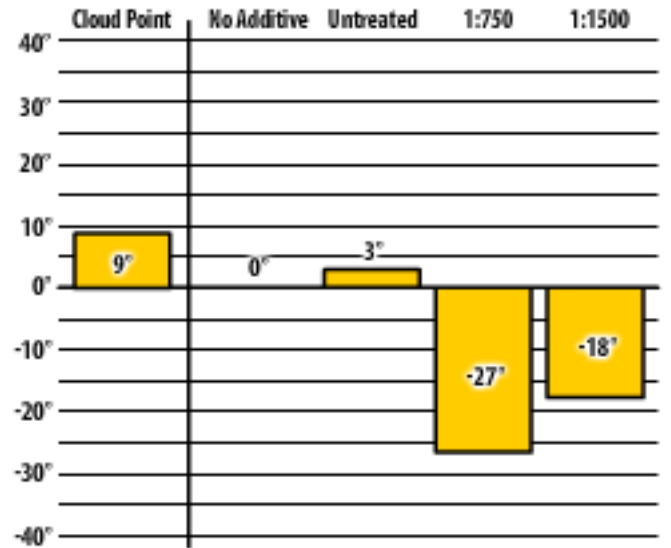

300 ULSW

Riverdale, IA