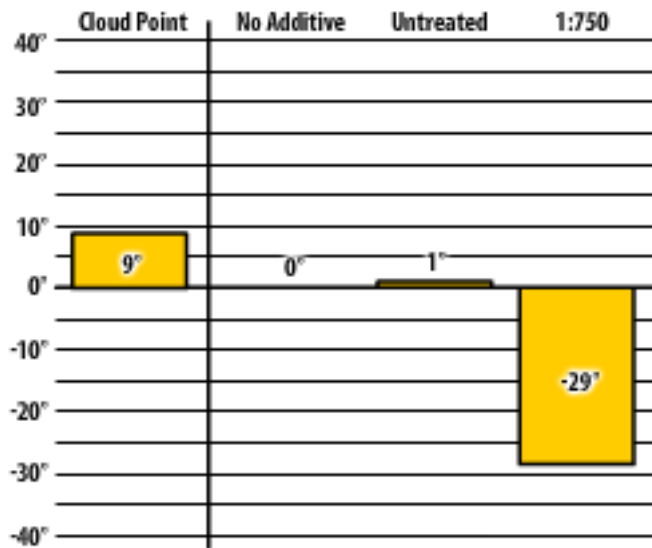

CTPW ULSW

Coralville, IA