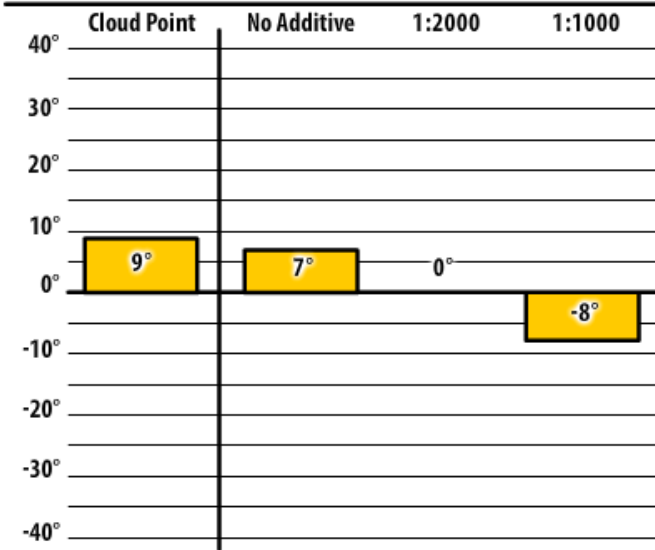

Good people. Great products.

Winter Fuel Testing

Illinois

December 2016

137 ULSW

Raymond, IL

300 ULSW

Raymond, IL