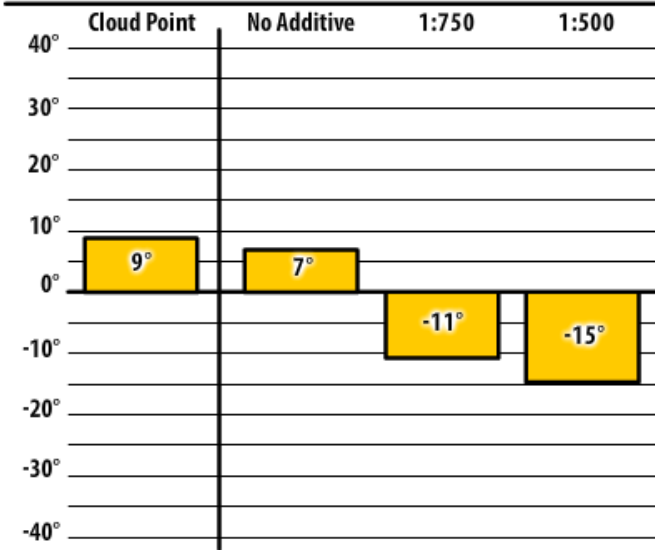

137 ULSW

Raymond, IL