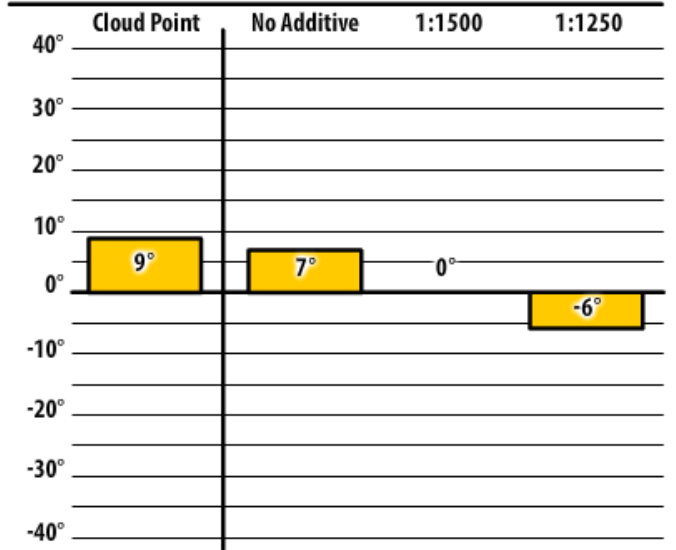

Good people. Great products.

Winter Fuel Testing

Illinois

December 2016

137 ULSW

Raymond, IL

300 ULSW

Raymond, IL