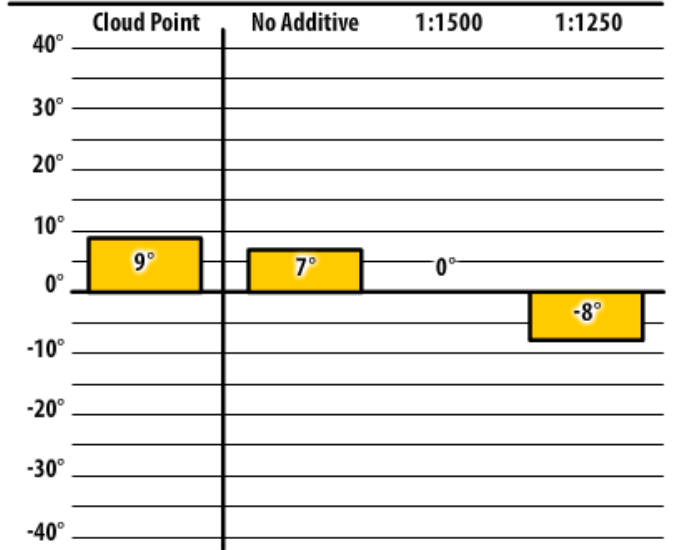

competitor

Raymond, IL