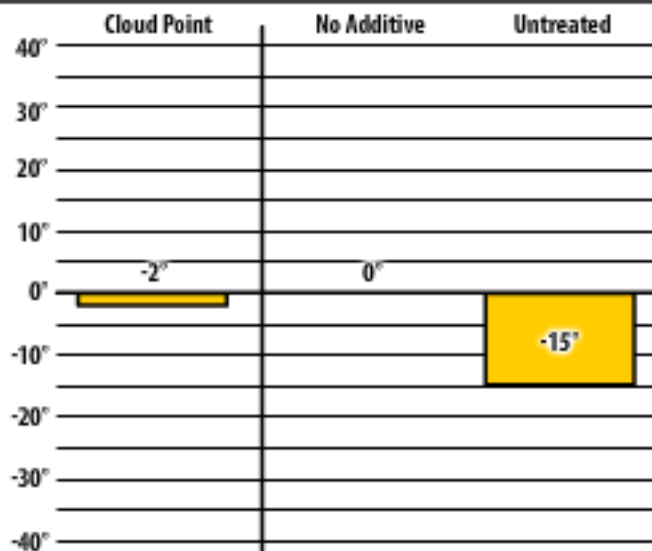

Good people. Great products.

Winter Fuel Testing

Illinois

January 2016

Untreated

Amboy, IL

137 B

Amboy, IL