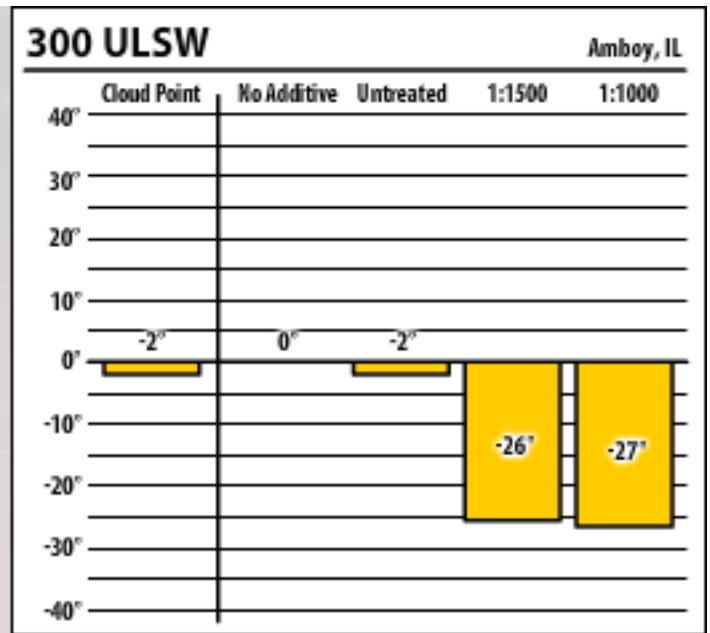

Good people. Great products.

Winter Fuel Testing

Illinois

January 2016

Untreated

Amboy, IL

137 B

Amboy, IL