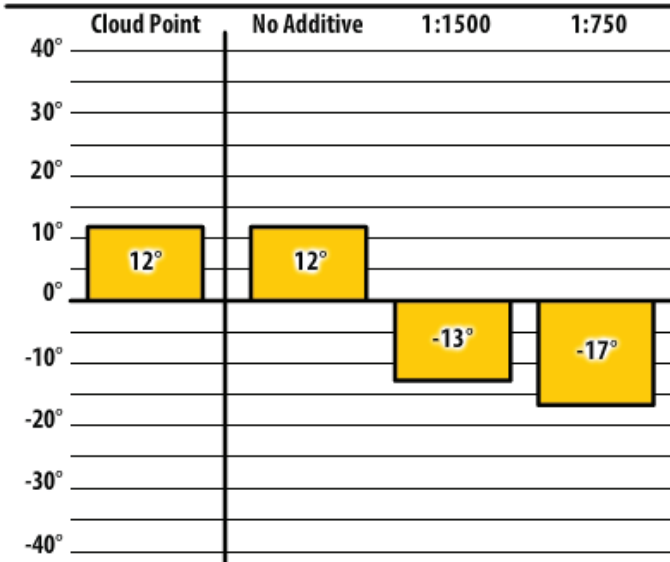

Good people. Great products.

Winter Fuel Testing

Illinois

October 2016

300 ULSW

Shipman, IL

137 ULSW

Shipman, IL