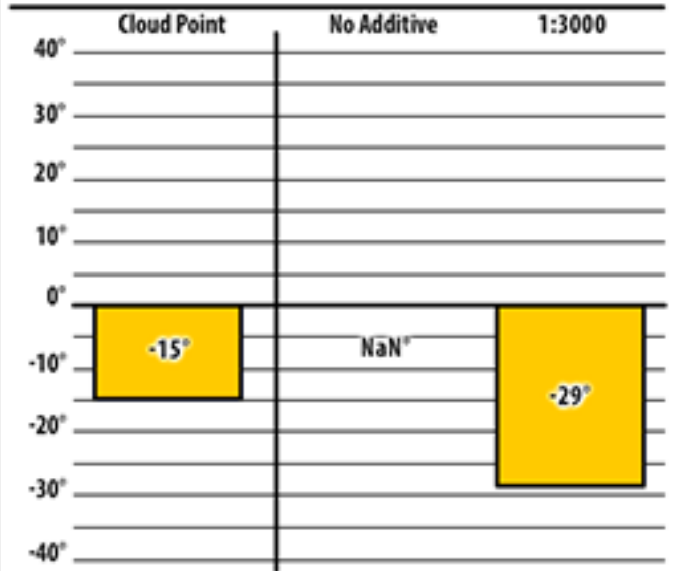

Good people. Great products.

Winter Fuel Testing

Indiana

December 2016

137 ULSW

West Terre Haute, IN

Sample B

Chesterton, IN