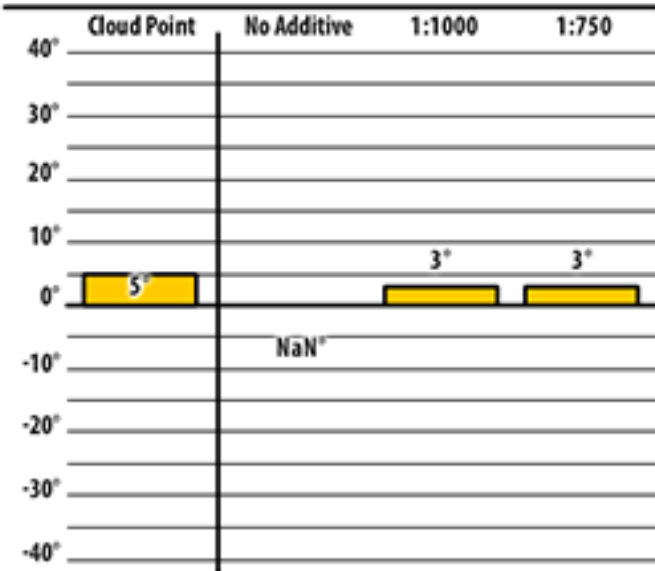

Good people. Great products.

Winter Fuel Testing

Indiana

December 2016

137 ULSW

West Terre Haute, IN

Sample B

Chesterton, IN