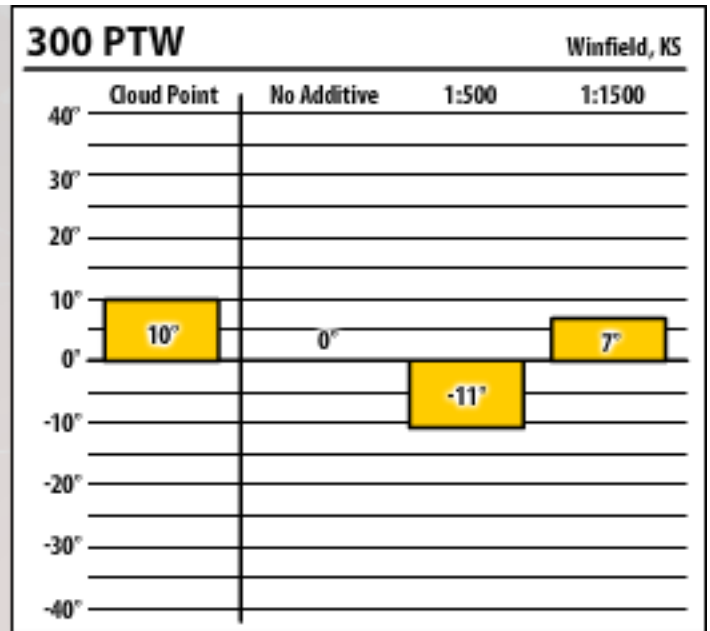

Good people. Great products.

Winter Fuel Testing

Kansas

January 2016

137 CTPS / 300

Winfield, KS

Untreated

Winfield, KS