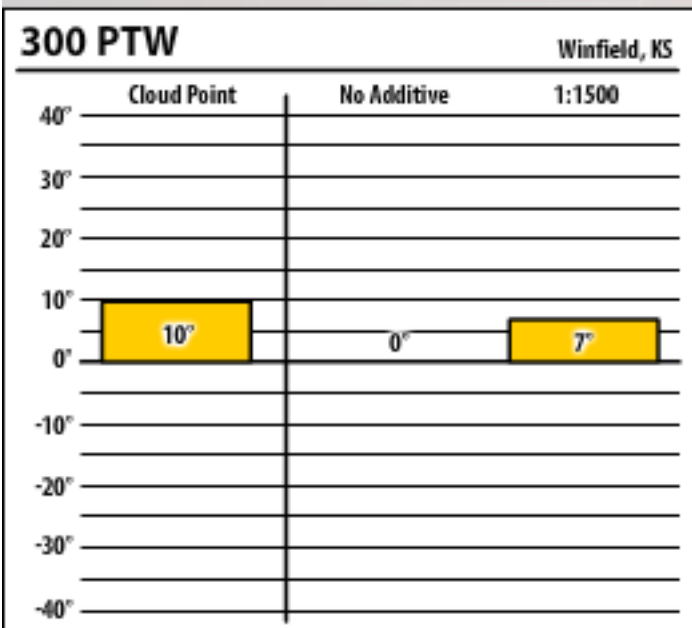

Good people. Great products.

Winter Fuel Testing

Kansas

January 2016

137 CTPS / 300

Winfield, KS

Untreated

Winfield, KS