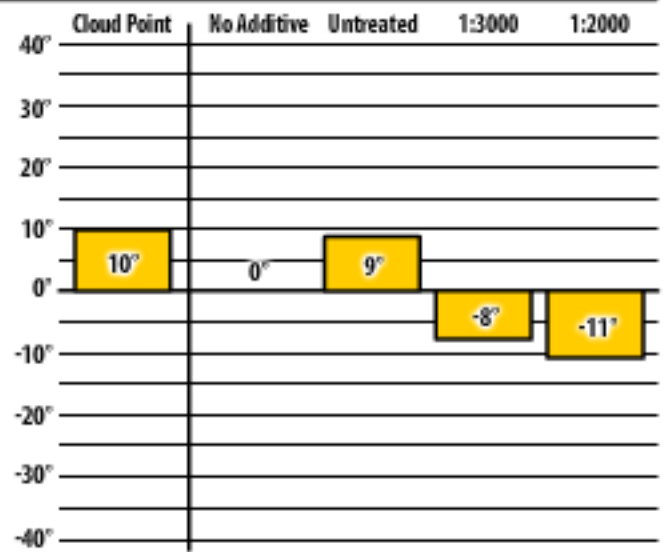

300 PTW

Winfield, KS