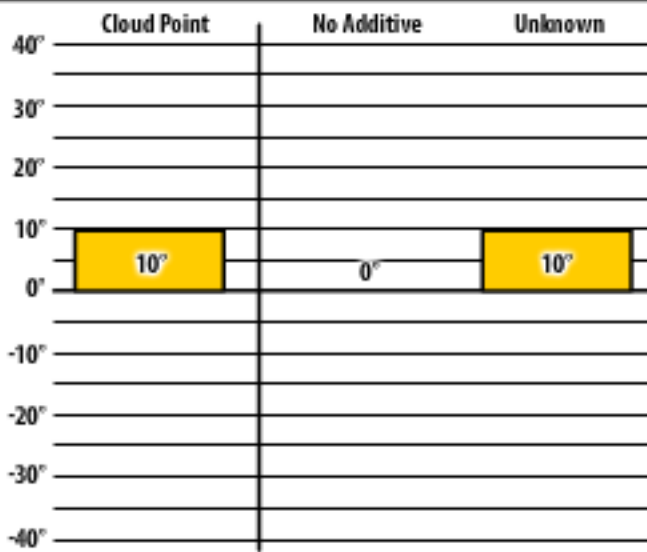

Untreated

Winfield, KS