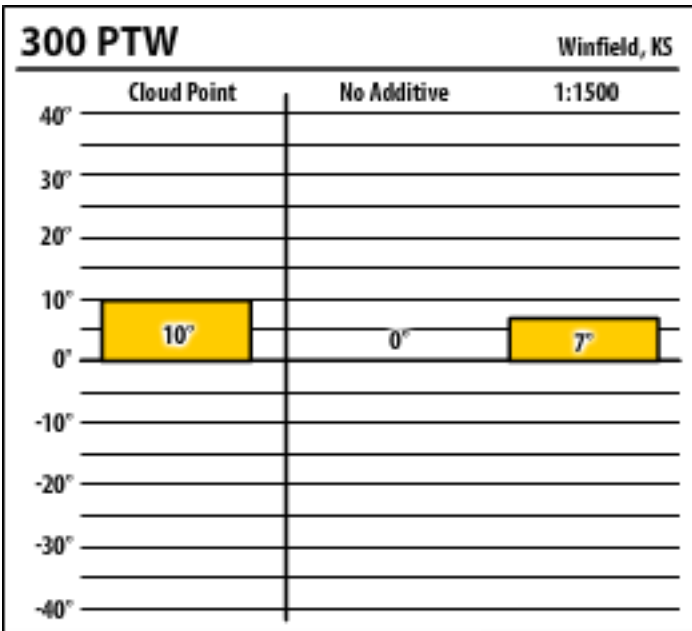

Good people. Great products.

Winter Fuel Testing

Kansas

January 2016

137 CTPS / 300

Winfield, KS

Untreated

Winfield, KS