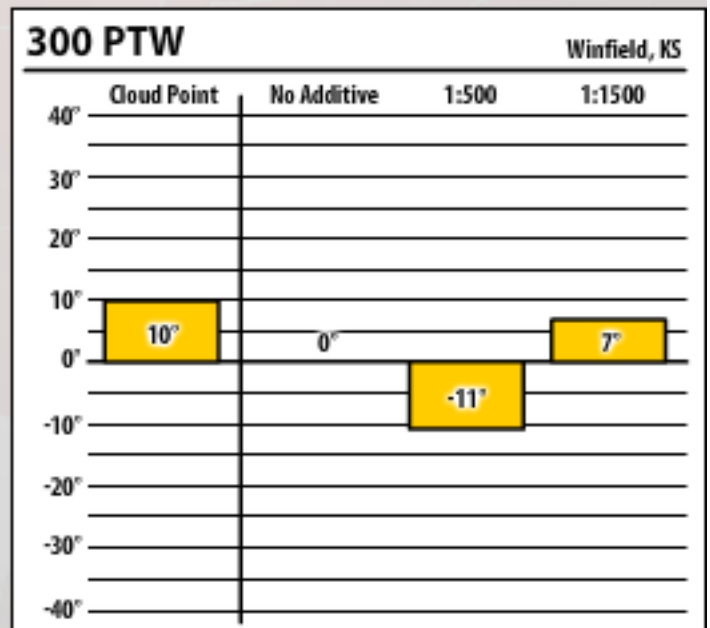

Good people. Great products.

Winter Fuel Testing

Kansas

January 2016

137 CTPS / 300

Winfield, KS

Untreated

Winfield, KS