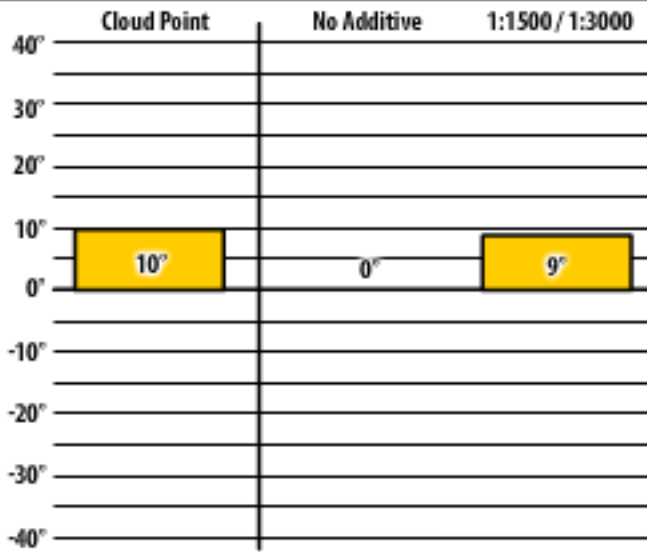

Good people. Great products.

Winter Fuel Testing

Kansas

January 2016

137 CTPS / 300

Winfield, KS

Untreated

Winfield, KS