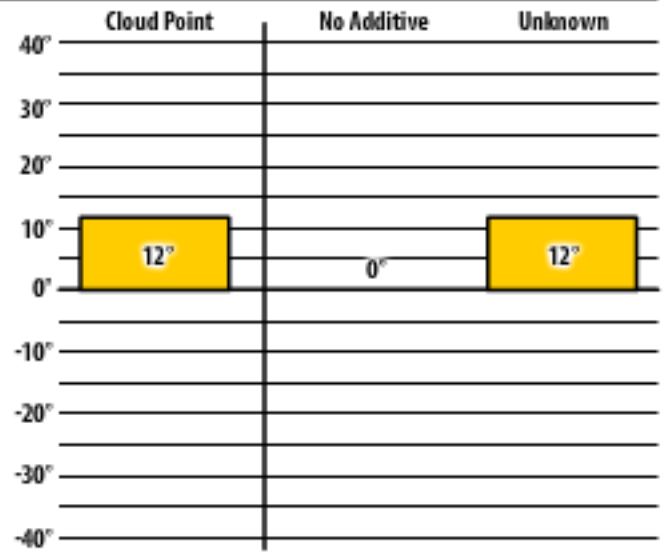

Good people. Great products.

Winter Fuel Testing

Kansas

January 2016

137 CTPS / 300

Winfield, KS

Untreated

Winfield, KS