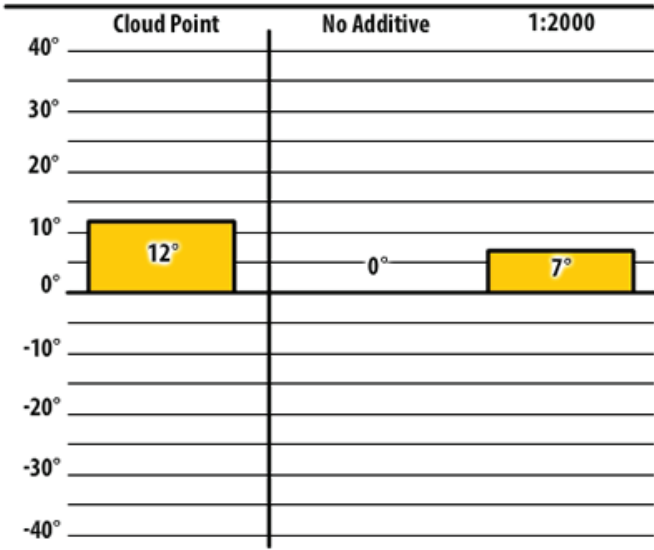

Good people. Great products.

Winter Fuel Testing

Kansas

October 2016

137 B

Great Bend, KS

137 CTPW

Winfield, KS