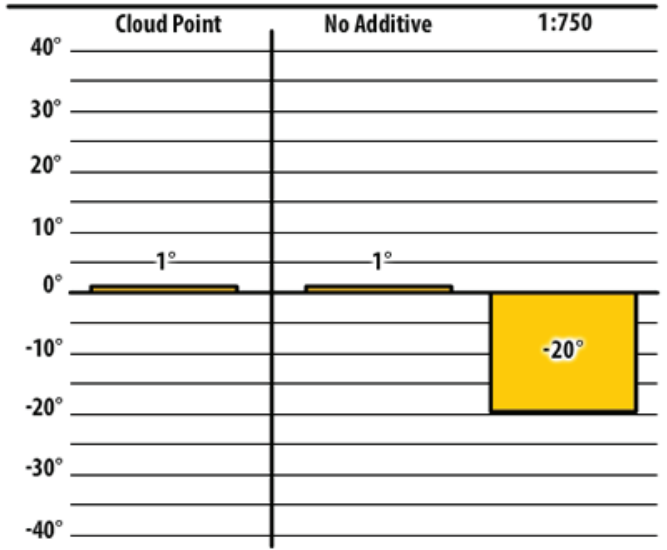

Good people. Great products.

Winter Fuel Testing

Kansas

October 2016

137 B

Great Bend, KS

137 CTPW

Winfield, KS