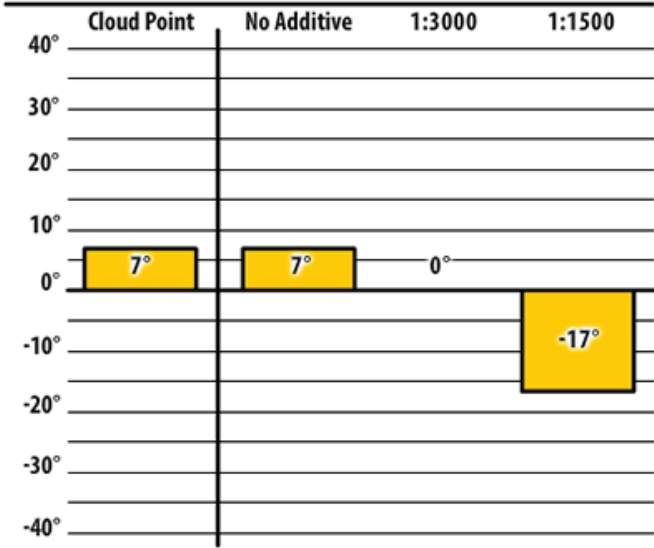

300 ULSW

Winfield, KS