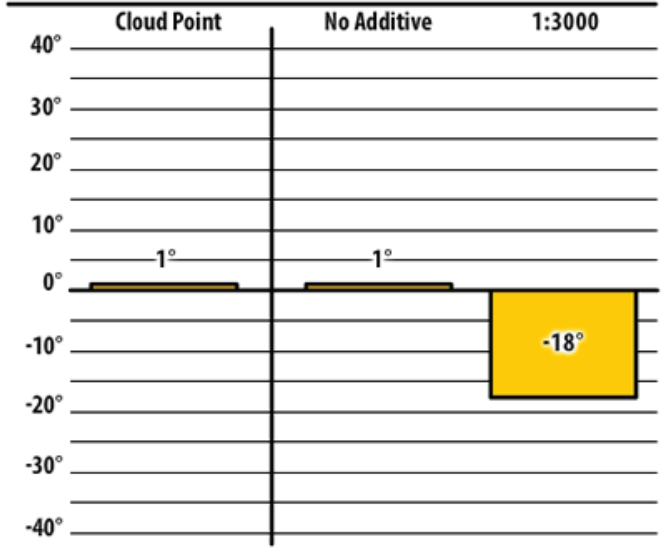

300 PTW

Winfield, KS