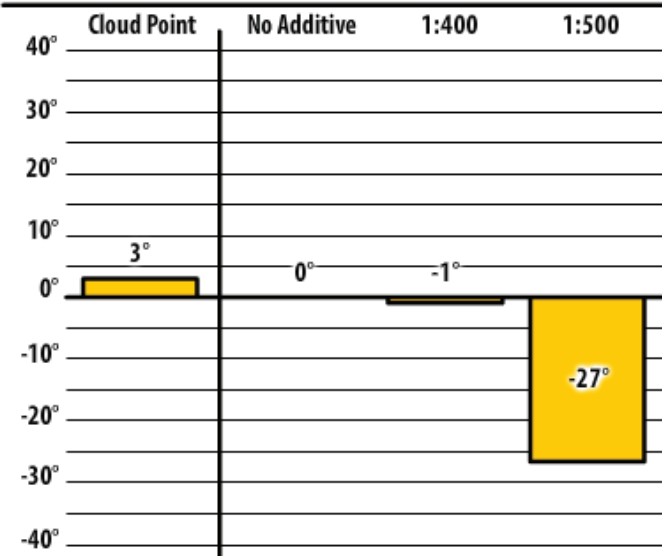

137 CTPW

Byron Center, MI