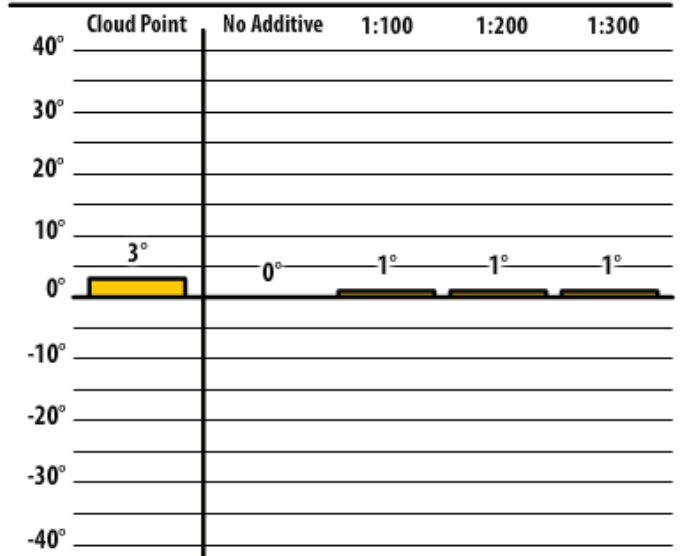

137 CTPWC

Byron Center, MI