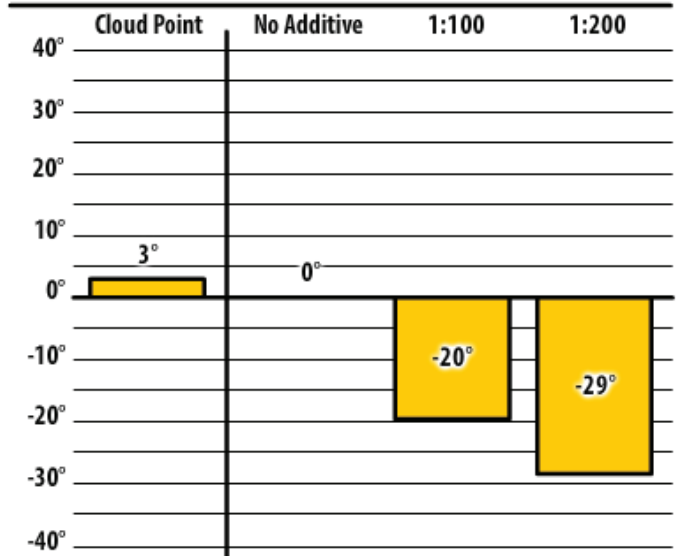

Good people. Great products.

Winter Fuel Testing

Michigan

August 2016

137 CTPW

Byron Center, MI

300 PTW

Byron Center, MI