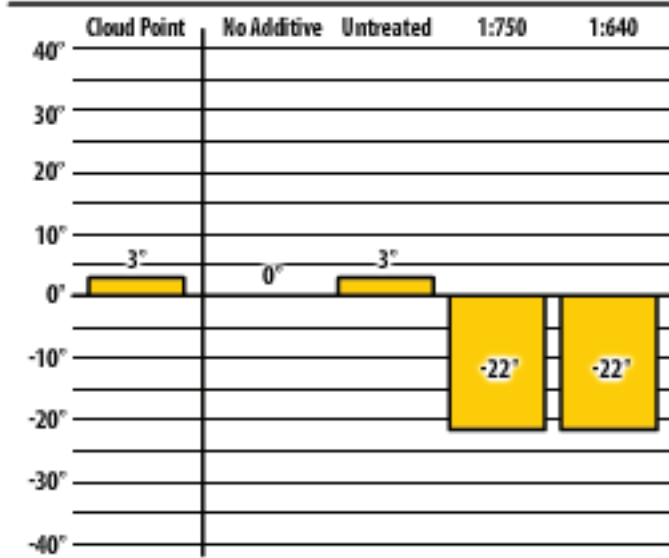

Good people. Great products.

Winter Fuel Testing

Montana

February 2016

PFS Artic

Great Falls, MT

300 ULSW

Great Falls, MT