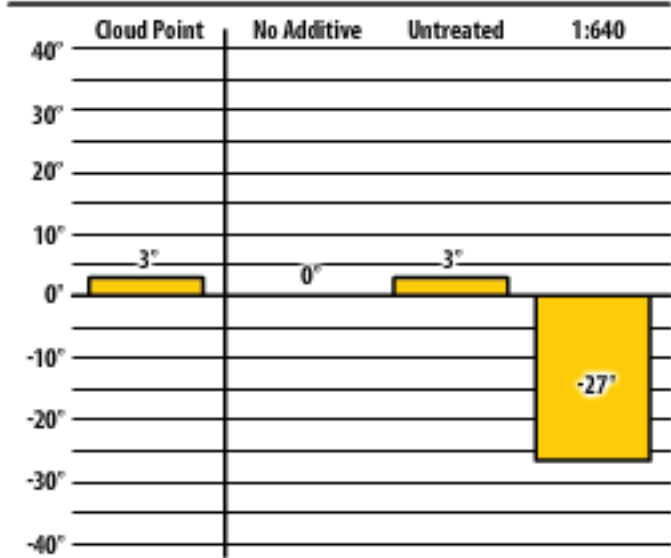

Good people. Great products.

Winter Fuel Testing

Montana

February 2016

PFS Artic

Great Falls, MT

300 ULSW

Great Falls, MT