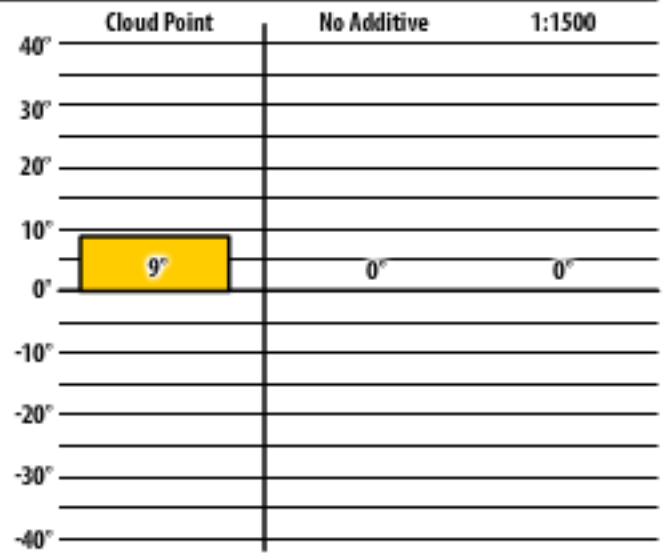

Good people. Great products.

Winter Fuel Testing

Ohio

January 2016

PPC HPFI + EC-1

Shreve, OH

300 ULSW

Shreve, OH