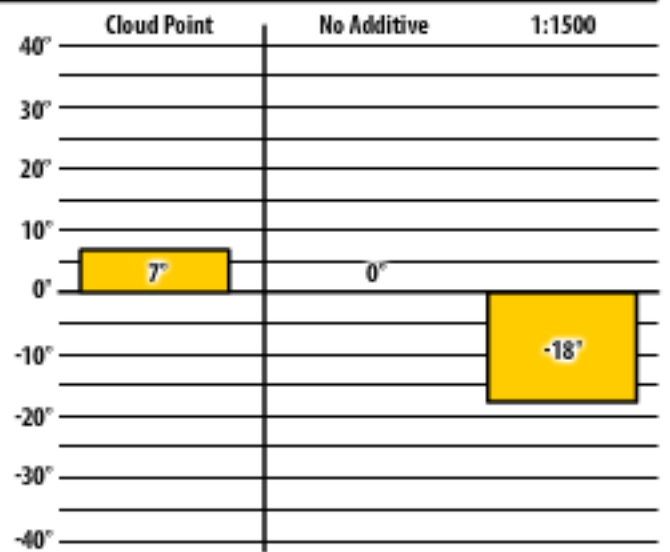

300 ULSW

Shreve, OH