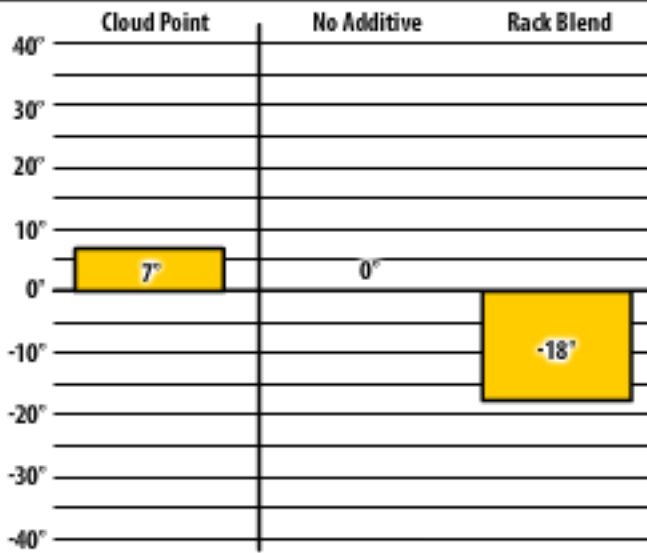

Good people. Great products.

Winter Fuel Testing

Ohio

January 2016

PPC HPFI + EC-1

Shreve, OH

300 ULSW

Shreve, OH