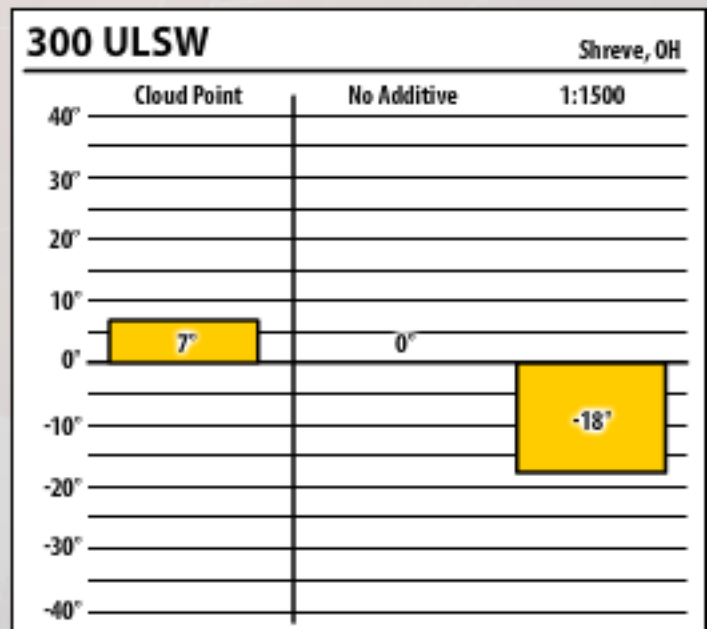

Good people. Great products.

Winter Fuel Testing

Ohio

January 2016

PPC HPFI + EC-1

Shreve, OH

300 ULSW

Shreve, OH