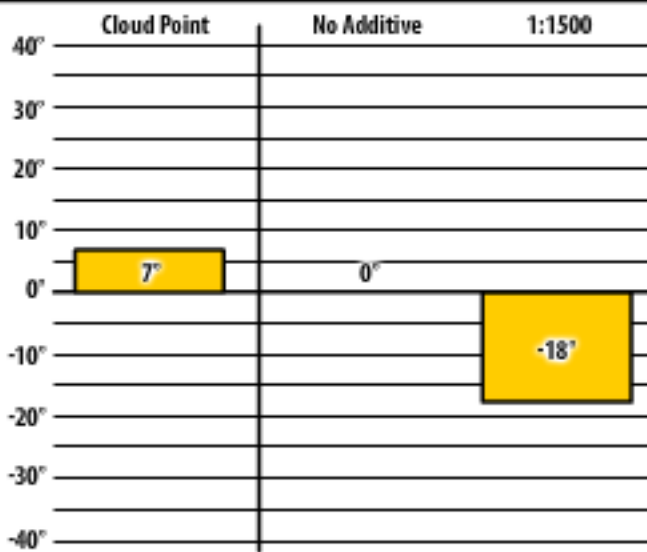

300 ULSW

Shreve, OH