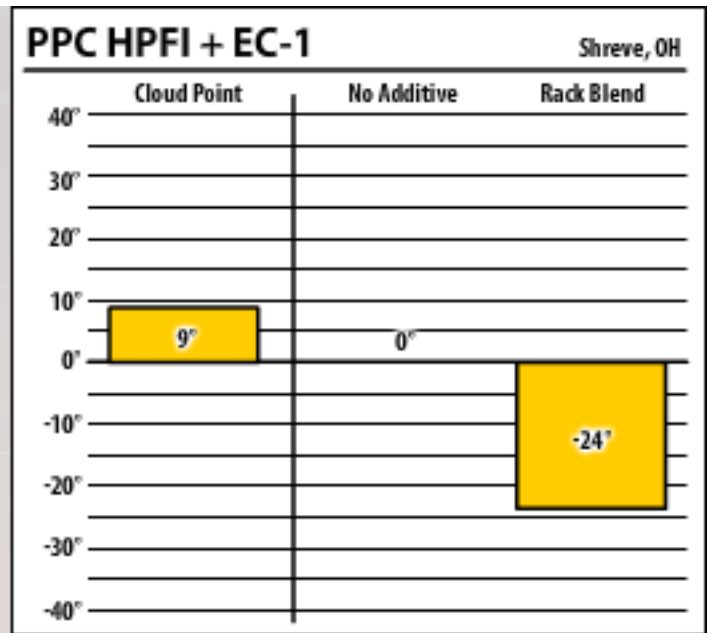

Good people. Great products.

Winter Fuel Testing

Ohio

January 2016

PPC HPFI + EC-1

Shreve, OH

300 ULSW

Shreve, OH