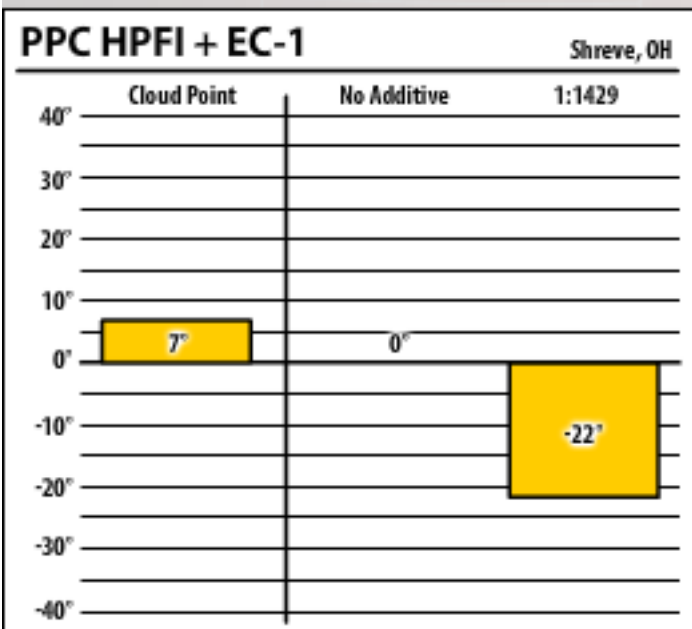

Good people. Great products.

Winter Fuel Testing

Ohio

January 2016

PPC HPFI + EC-1

Shreve, OH

300 ULSW

Shreve, OH