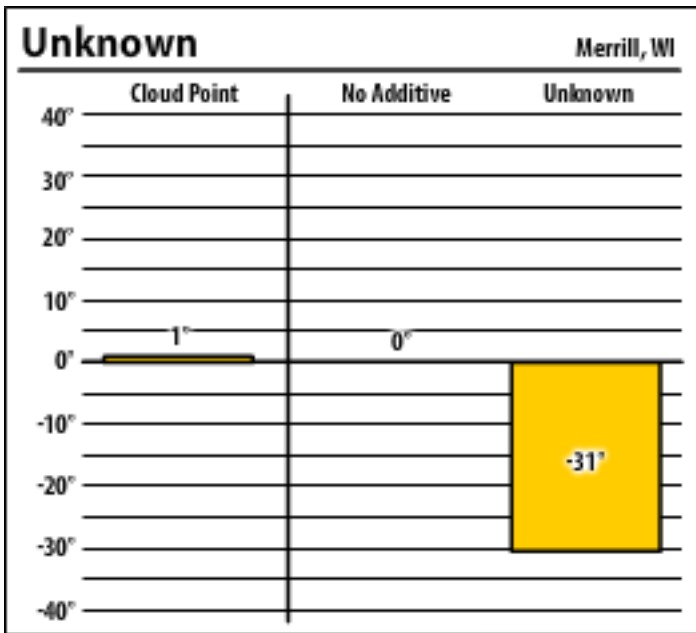

# Winter Fuel Testing

Wisconsin

January 2016