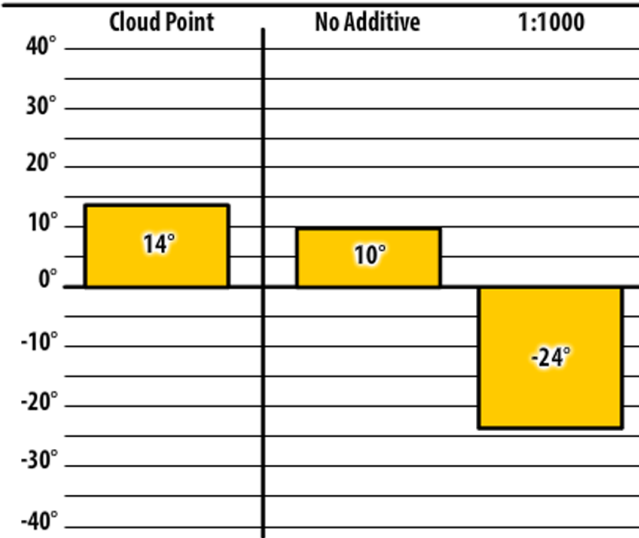

137 ULSW

Smithland, IA