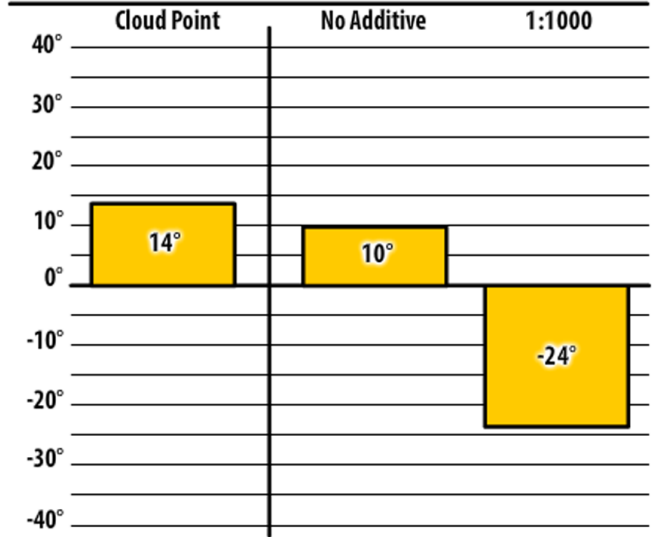

Good people. Great products.

Winter Fuel Testing

Iowa

November 2017

137 ND

Ackley, IA

137 ULSW

Smithland, IA