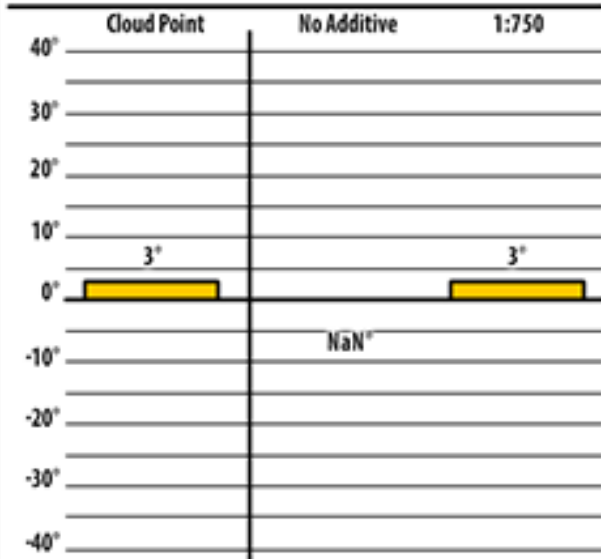

Good people. Great products.

Winter Fuel Testing

Indiana

January 2017

137 CTPW

Washington, IN

137 CTPW

Washington, IN