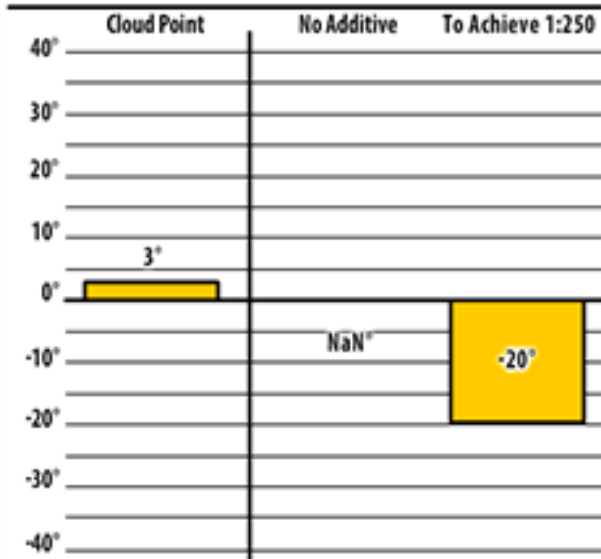

137 CTPW

Washington, IN