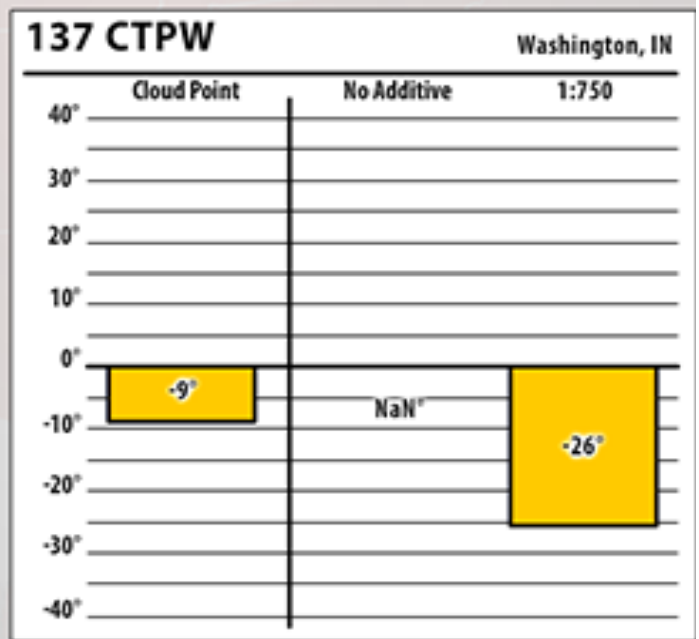

Good people. Great products.

Winter Fuel Testing

Indiana

January 2017

137 CTPW

Washington, IN

137 CTPW

Washington, IN

137 CTPW

Washington, IN

137 CTPW

Washington, IN

137 CTPW

Washington, IN

137 CTPW

Washington, IN