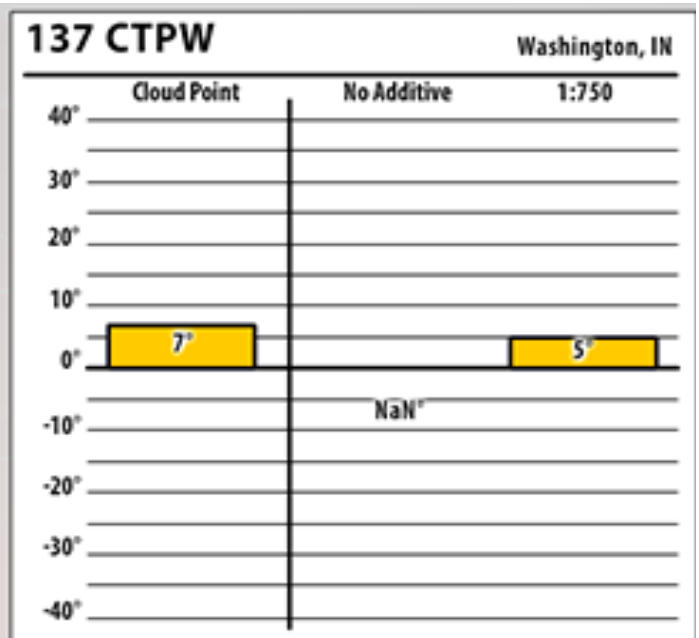

Good people. Great products.

Winter Fuel Testing

Indiana

January 2017

137 CTPW

Washington, IN

137 CTPW

Washington, IN

137 CTPW

Washington, IN

137 CTPW

Washington, IN

137 CTPW

Washington, IN

137 CTPW

Washington, IN