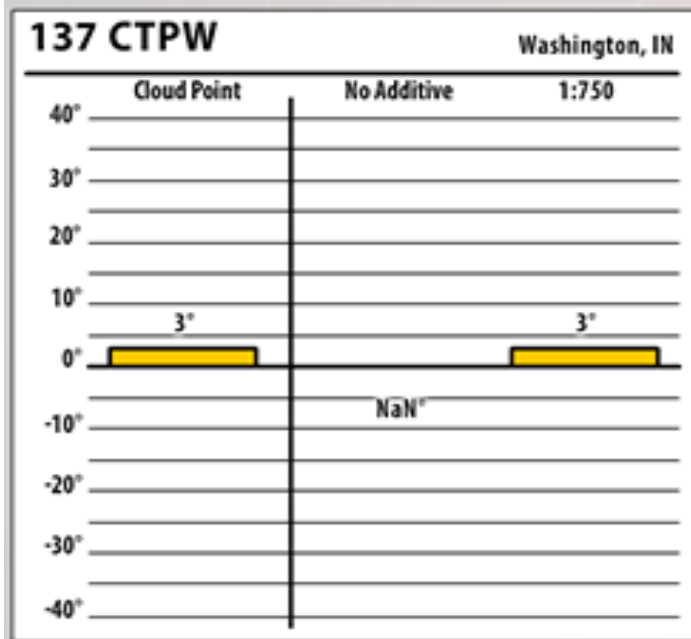

Good people. Great products.

Winter Fuel Testing

Indiana

January 2017

137 CTPW

Washington, IN

137 CTPW

Washington, IN

137 CTPW

Washington, IN

137 CTPW

Washington, IN

137 CTPW

Washington, IN

137 CTPW

Washington, IN