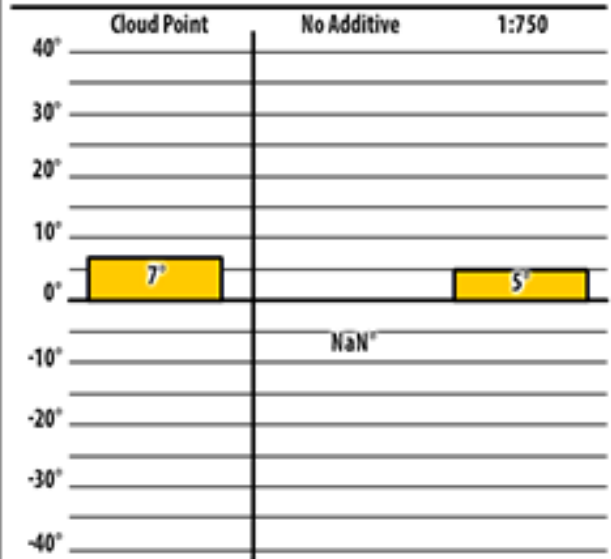

137 CTPW

Washington, IN