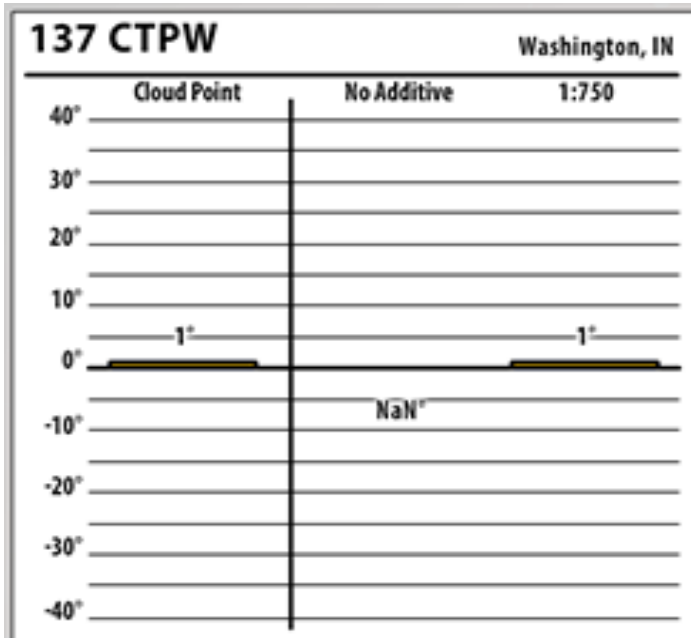

Good people. Great products.

Winter Fuel Testing

Indiana

January 2017

137 CTPW

Washington, IN

137 CTPW

Washington, IN

137 CTPW

Washington, IN

137 CTPW

Washington, IN

137 CTPW

Washington, IN

137 CTPW

Washington, IN