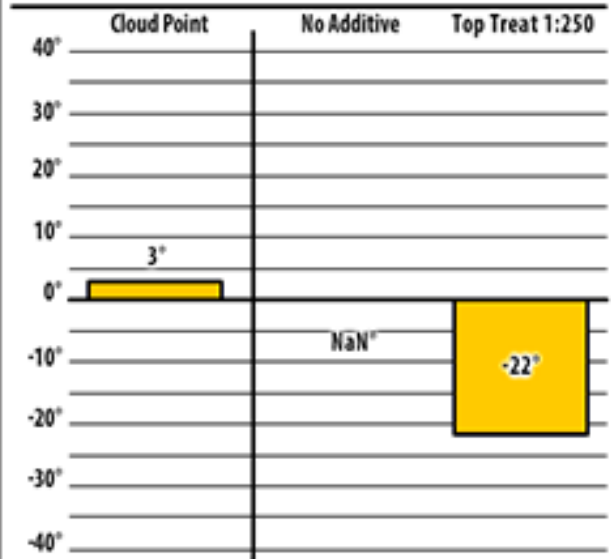

Good people. Great products.

Winter Fuel Testing

Indiana

January 2017

137 CTPW

Washington, IN

137 CTPW

Washington, IN