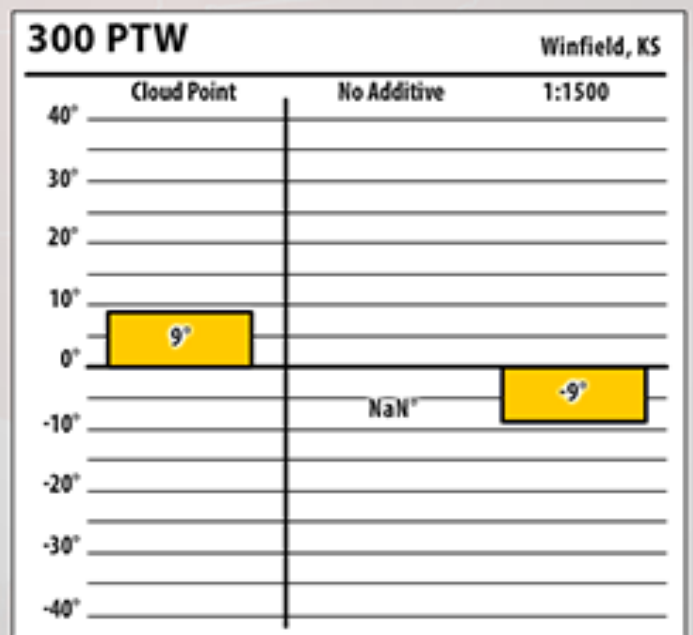

Good people. Great products.

Winter Fuel Testing

Kansas

January 2017

Tank Dry +

Winfield, KS