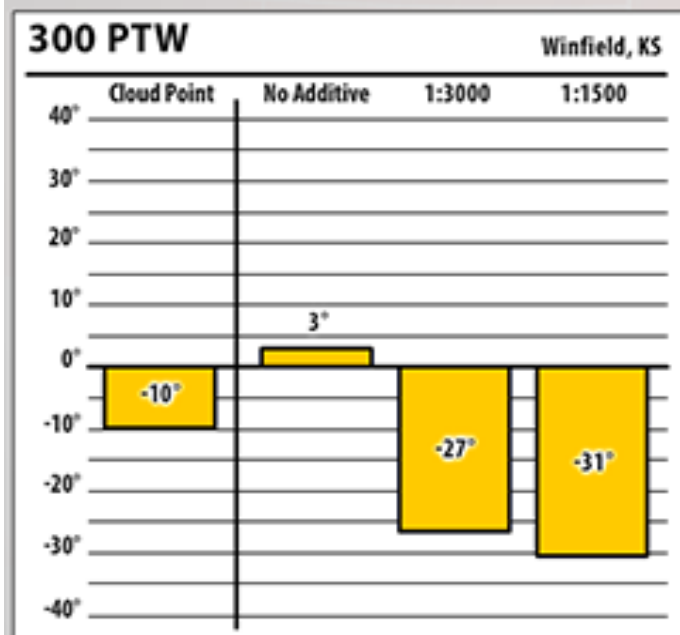

Good people. Great products.

Winter Fuel Testing

Kansas

January 2017

Tank Dry +

Winfield, KS