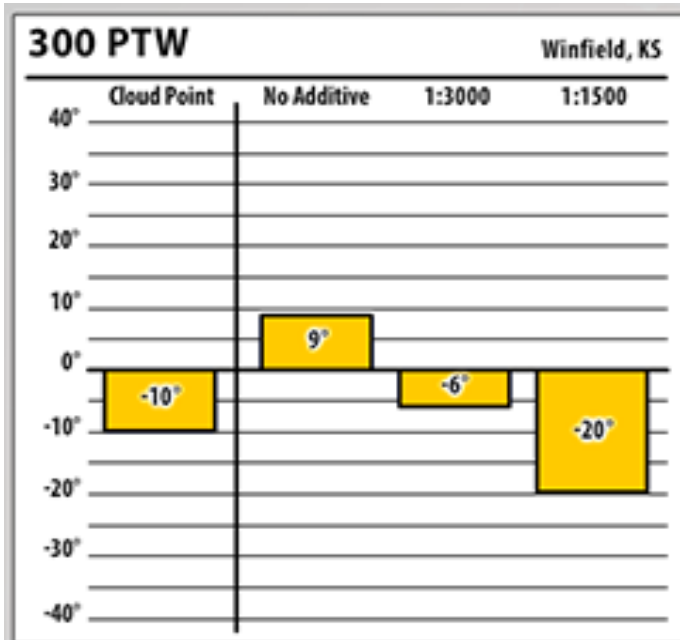

Good people. Great products.

Winter Fuel Testing

Kansas

January 2017

Tank Dry +

Winfield, KS