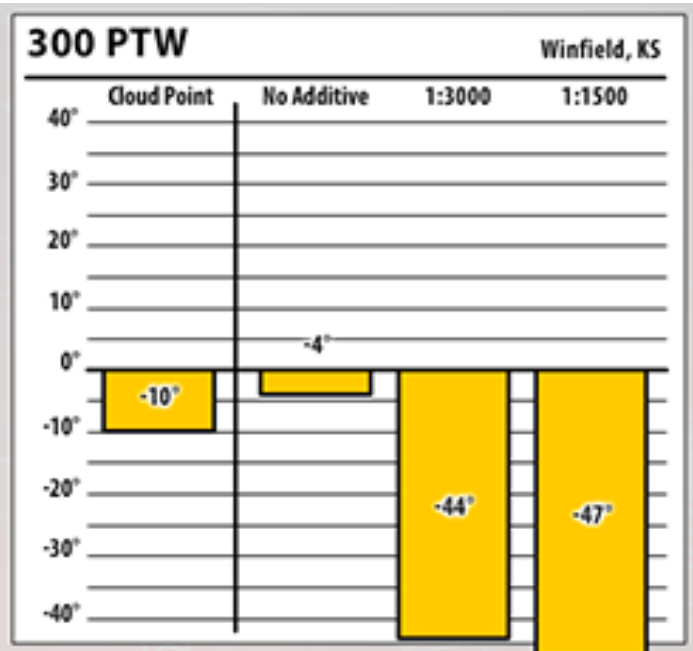

Good people. Great products.

Winter Fuel Testing

Kansas

January 2017

Tank Dry +

Winfield, KS