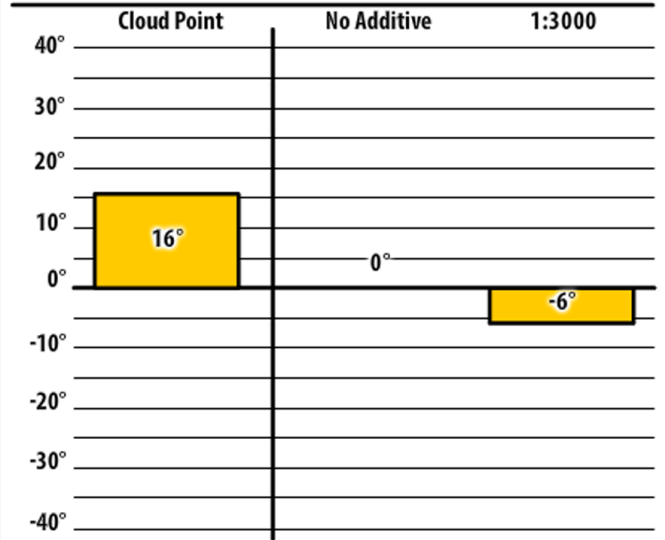

# Winter Fuel Testing

Kansas

November 2017

**137 CTPW** Winfield, KS

**competitor** Winfield, KS

**137 CTPW** Winfield, KS