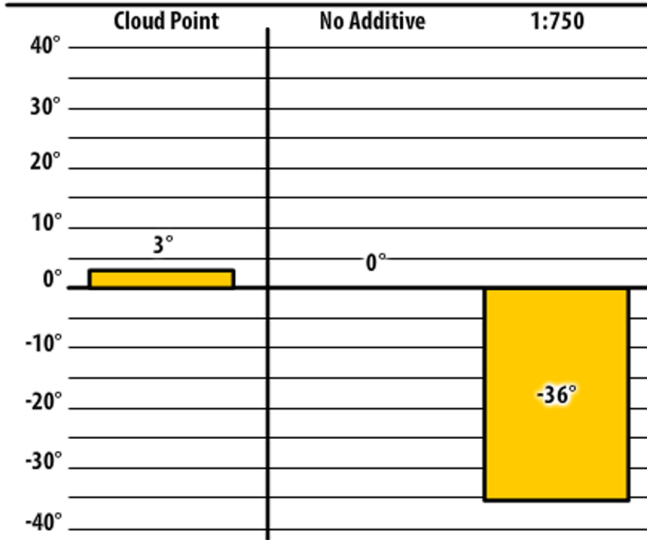

# Winter Fuel Testing

Kansas

November 2017

**137 CTPW** Winfield, KS

**competitor** Winfield, KS

**137 CTPW** Winfield, KS