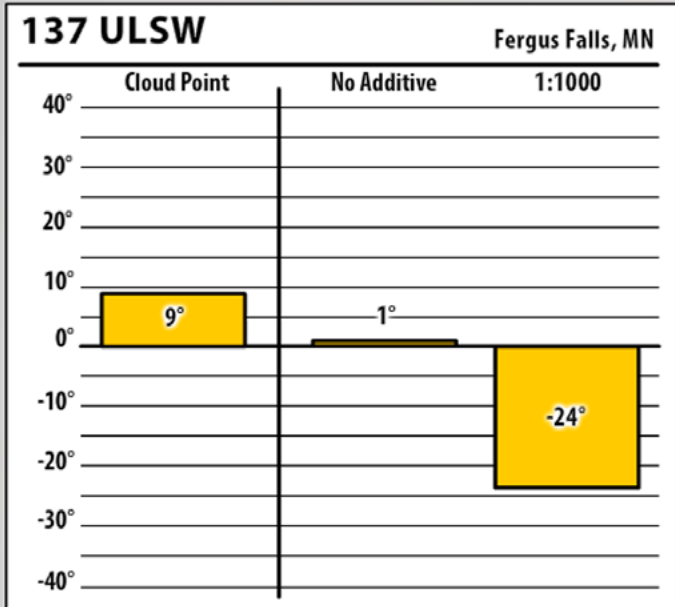

Good people. Great products.

Winter Fuel Testing

Minnesota

December 2017

137 ULSW

West Concord, MN

137 ULSW

West Concord, MN