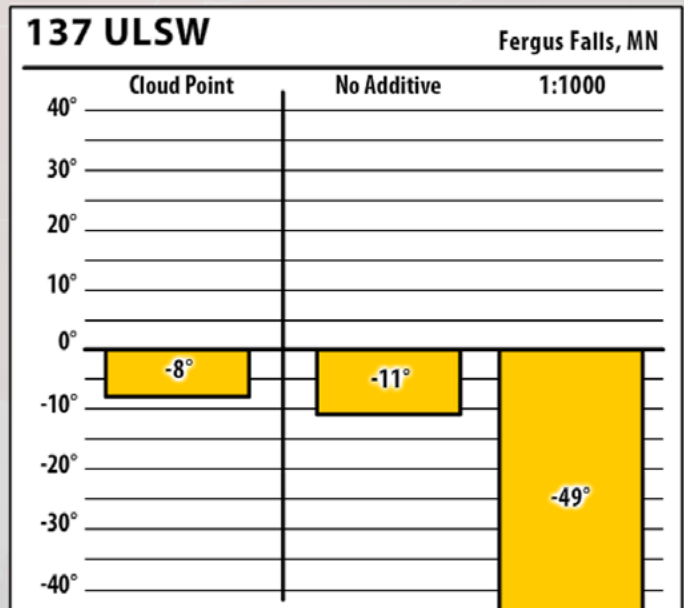

Good people. Great products.

Winter Fuel Testing

Minnesota

December 2017

137 ULSW

West Concord, MN

137 ULSW

West Concord, MN