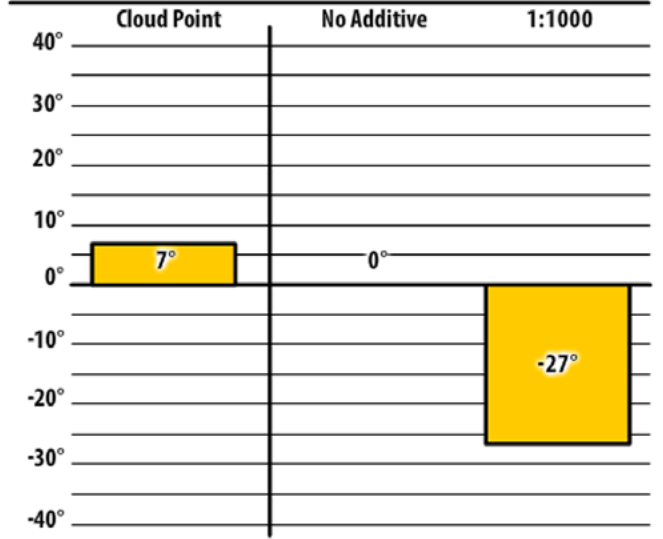

Good people. Great products.

Winter Fuel Testing

Minnesota

December 2017

137 ULSW

West Concord, MN

137 ULSW

West Concord, MN