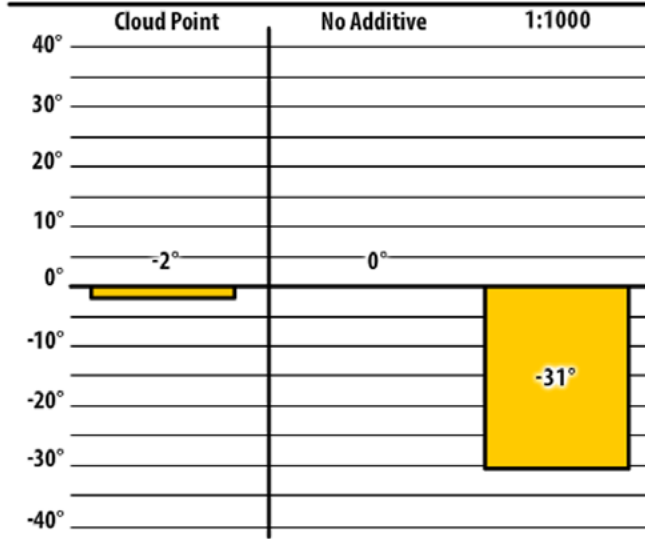

competitor

West Concord, MN