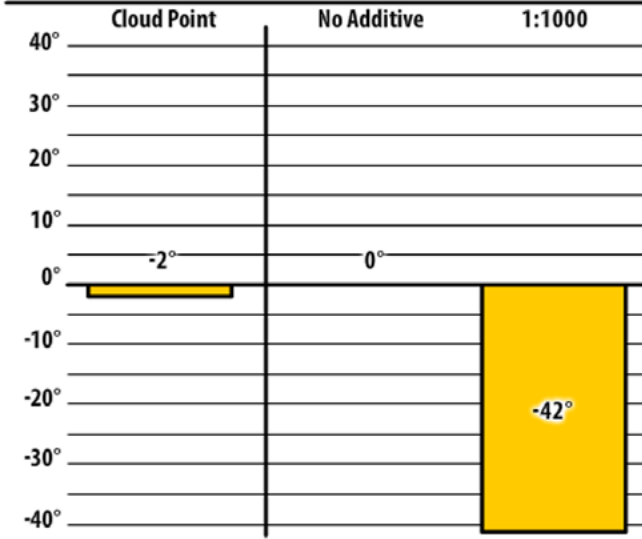

Good people. Great products.

Winter Fuel Testing

Minnesota

December 2017

137 ULSW

West Concord, MN

137 ULSW

West Concord, MN