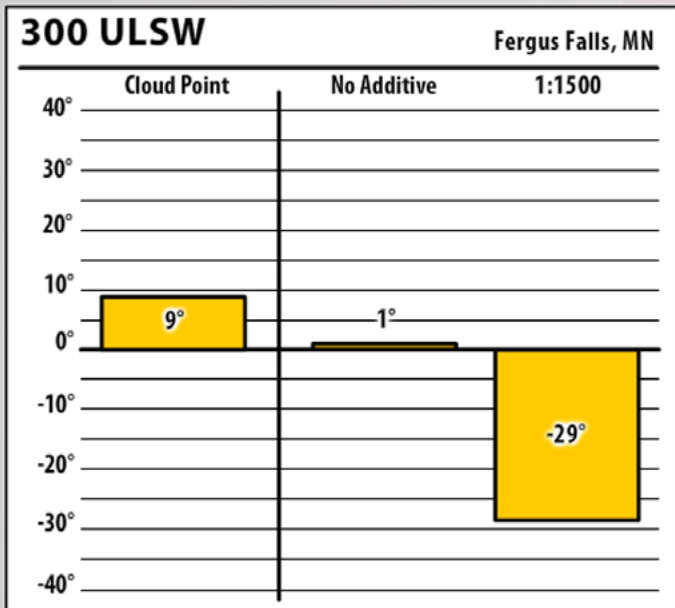

Good people. Great products.

Winter Fuel Testing

Minnesota

December 2017

137 ULSW

West Concord, MN

137 ULSW

West Concord, MN