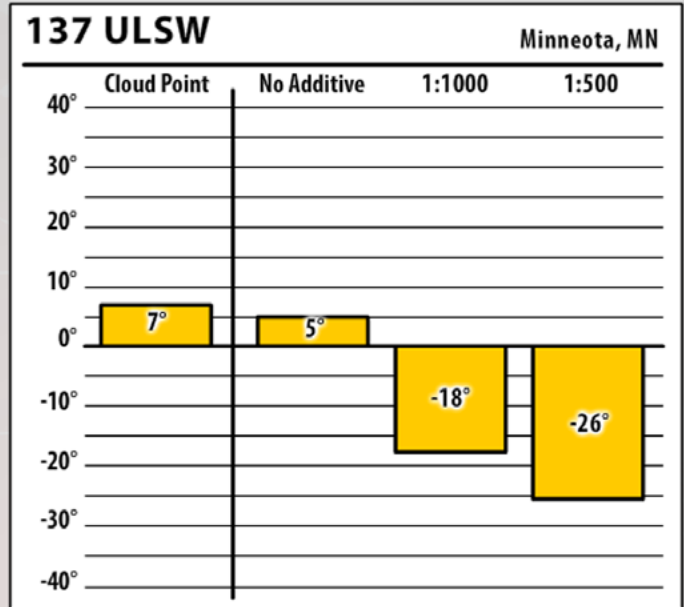

Good people. Great products.

Winter Fuel Testing

Minnesota

December 2017

137 ULSW

West Concord, MN

137 ULSW

West Concord, MN