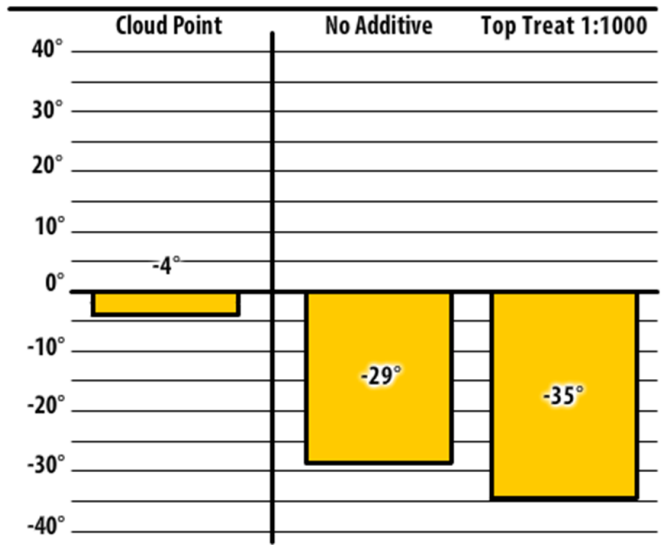

137 ULSW

West Concord, MN