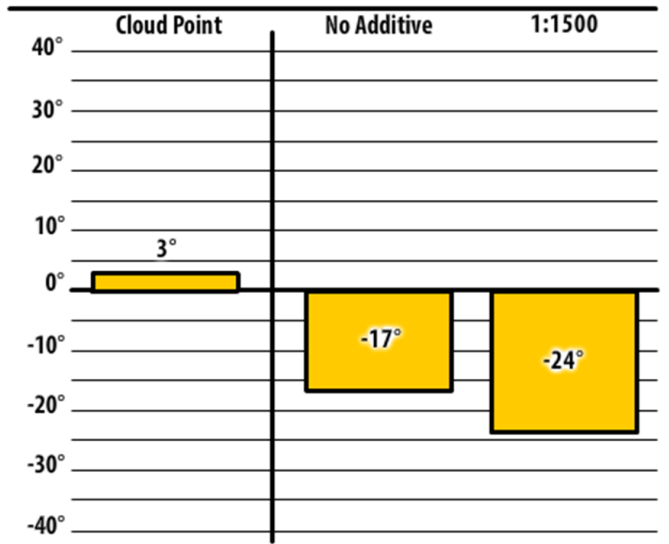

Good people. Great products.

Winter Fuel Testing

Minnesota

February 2017

137 B

Alexandria, MN

137 ULSW

Deerwood, MN