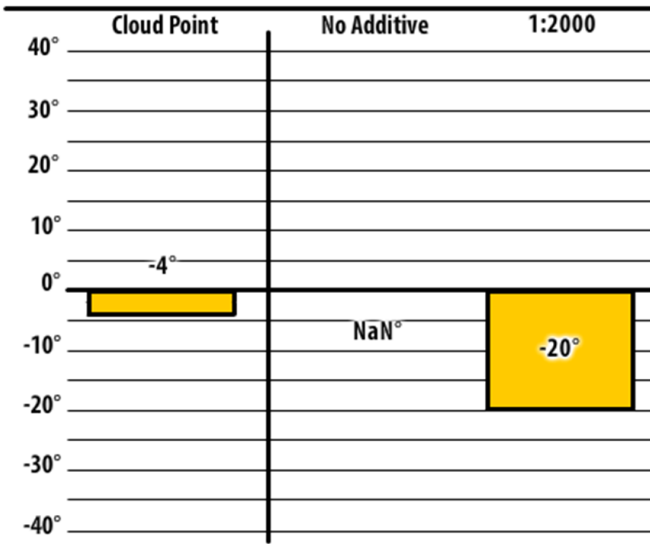

Good people. Great products.

Winter Fuel Testing

Minnesota

February 2017

137 B

Alexandria, MN

137 ULSW

Deerwood, MN