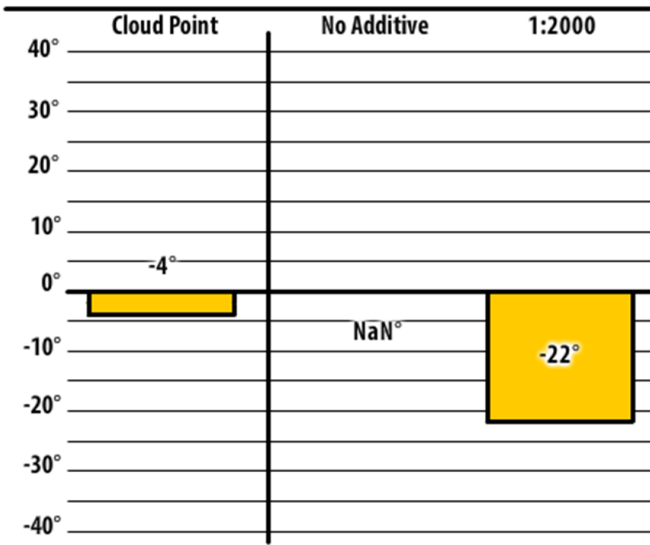

137 B

Alexandria, MN