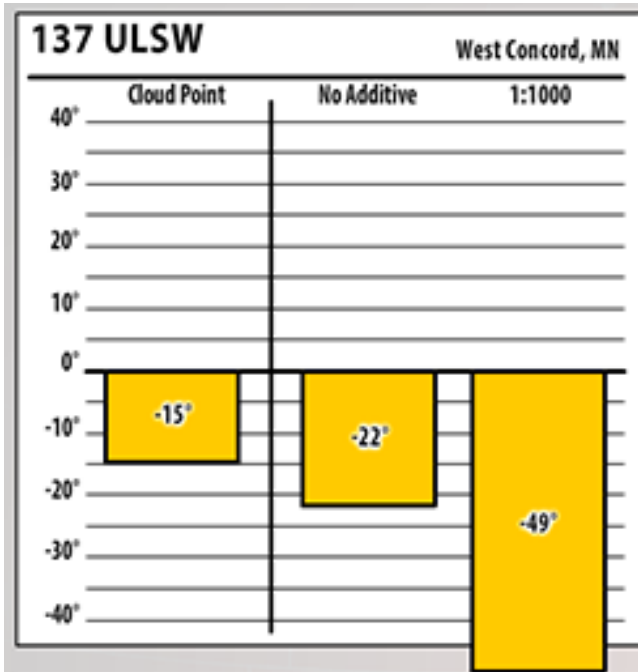

# Winter Fuel Testing

Minnesota

January 2017