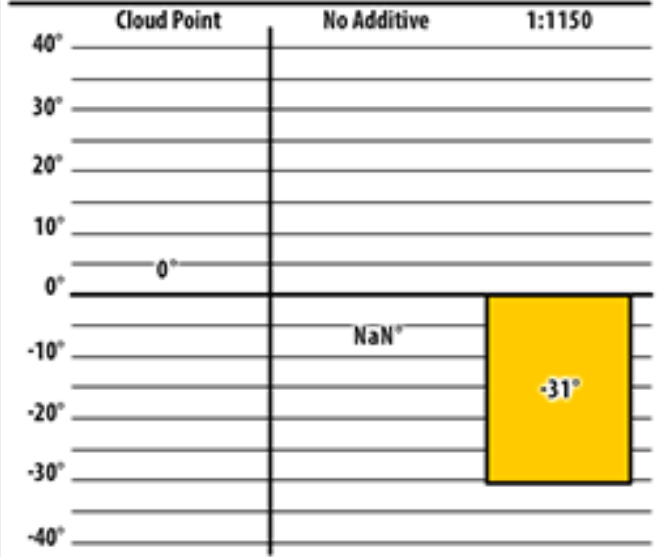

137 B

Alexandria, MN