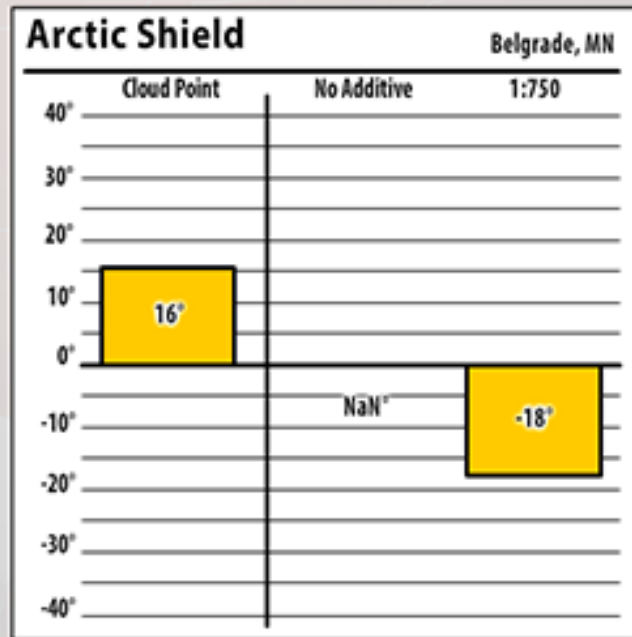

# Winter Fuel Testing

Minnesota

January 2017