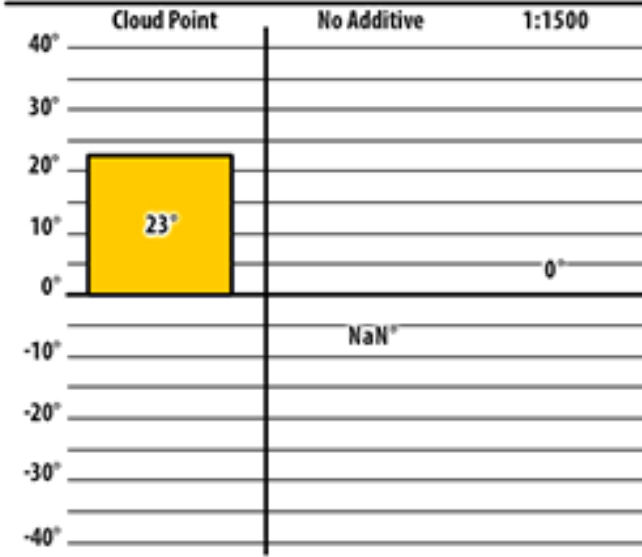

300 ULSW

West Concord, MN