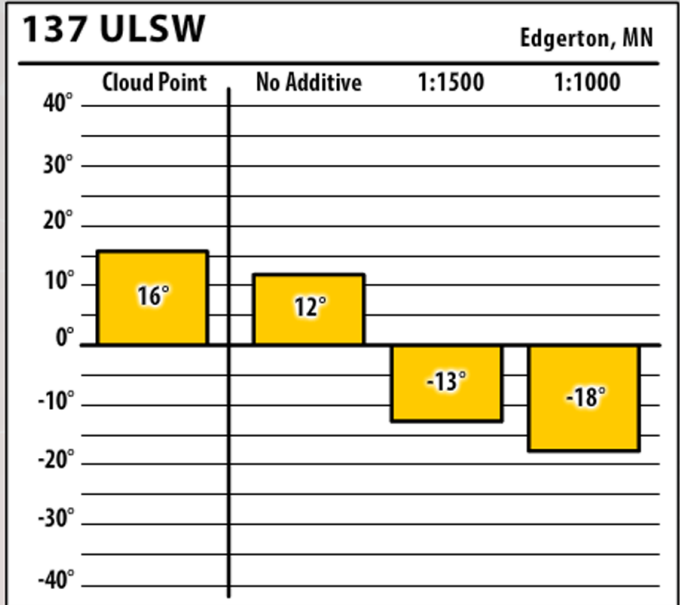

Good people. Great products.

Winter Fuel Testing

Minnesota

November 2017

137 ULSW

Edgerton, MN

137 ULSW

Edgerton, MN