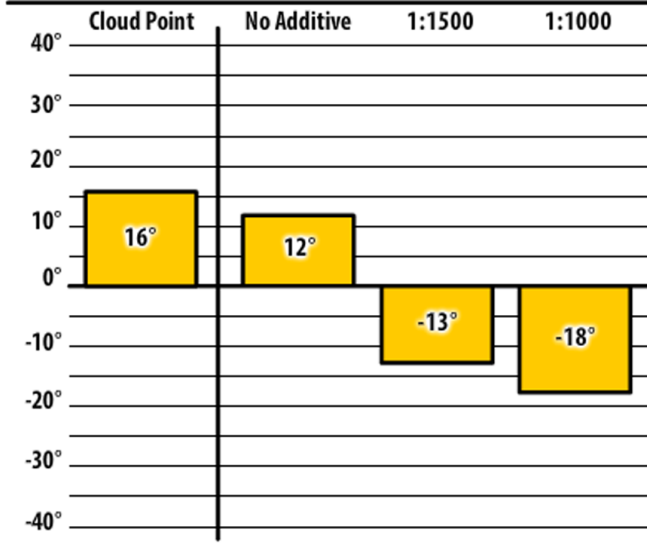

Good people. Great products.

Winter Fuel Testing

Minnesota

November 2017

137 ULSW

Edgerton, MN

137 ULSW

Edgerton, MN