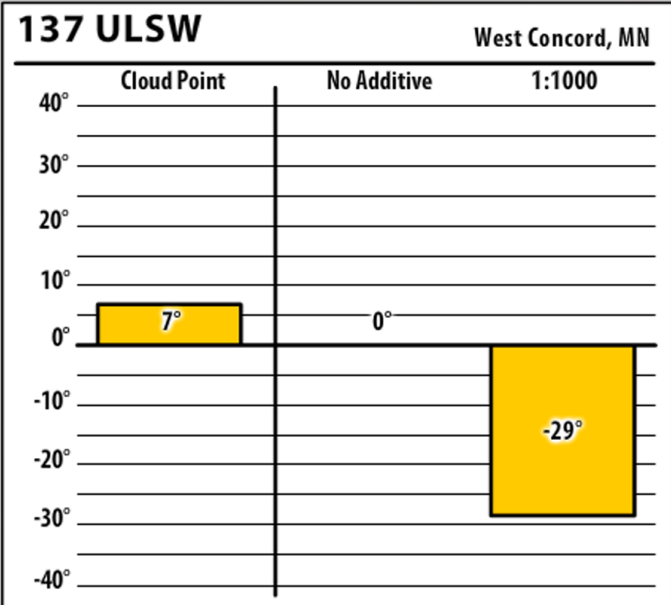

Good people. Great products.

Winter Fuel Testing

Minnesota

November 2017

137 ULSW

Edgerton, MN

137 ULSW

Edgerton, MN