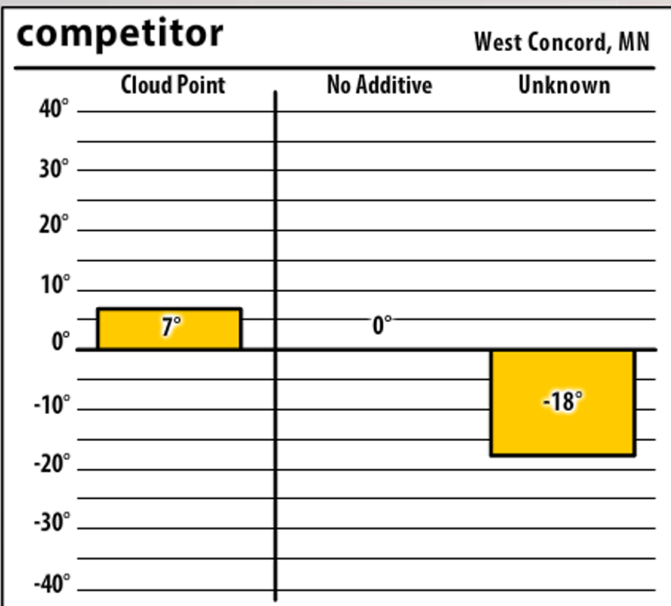

Good people. Great products.

Winter Fuel Testing

Minnesota

November 2017

137 ULSW

Edgerton, MN

137 ULSW

Edgerton, MN