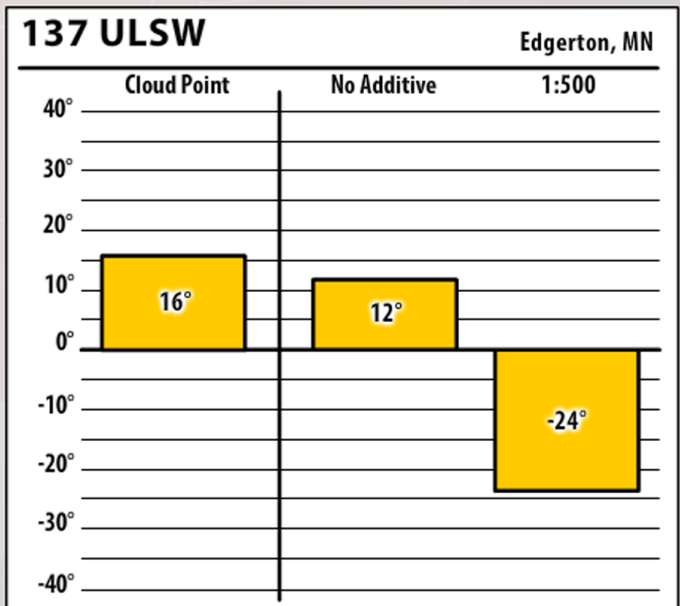

Good people. Great products.

Winter Fuel Testing

Minnesota

November 2017

137 ULSW

Edgerton, MN

137 ULSW

Edgerton, MN