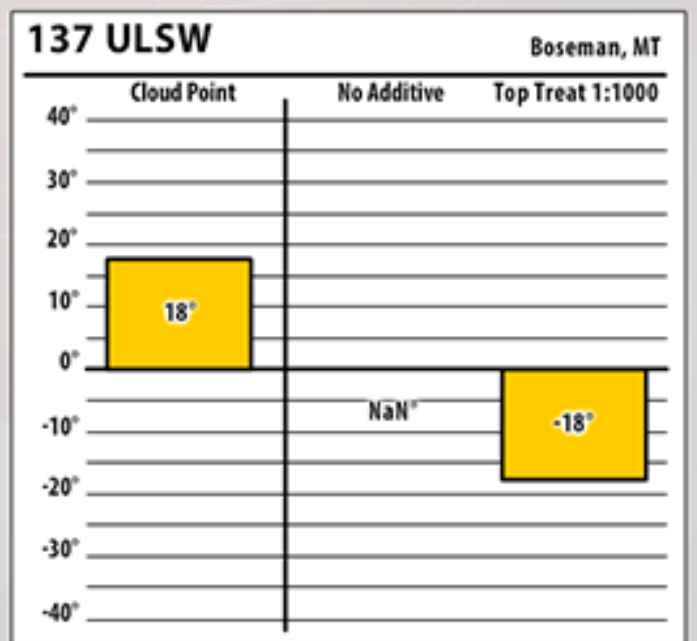

# Winter Fuel Testing

Montana

January 2017