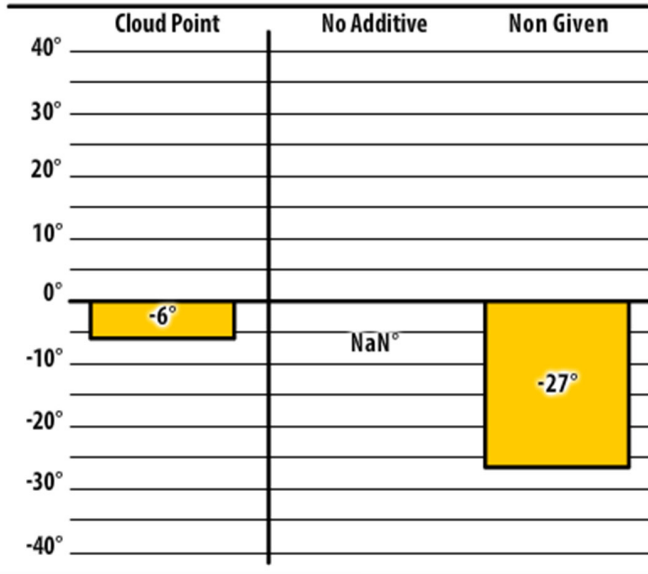

Competitor

Townsend, MT