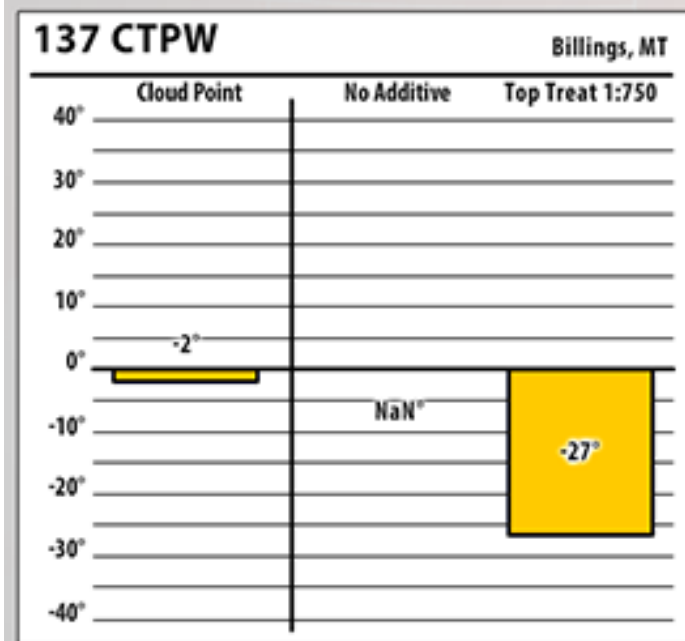

# Winter Fuel Testing

Montana

January 2017