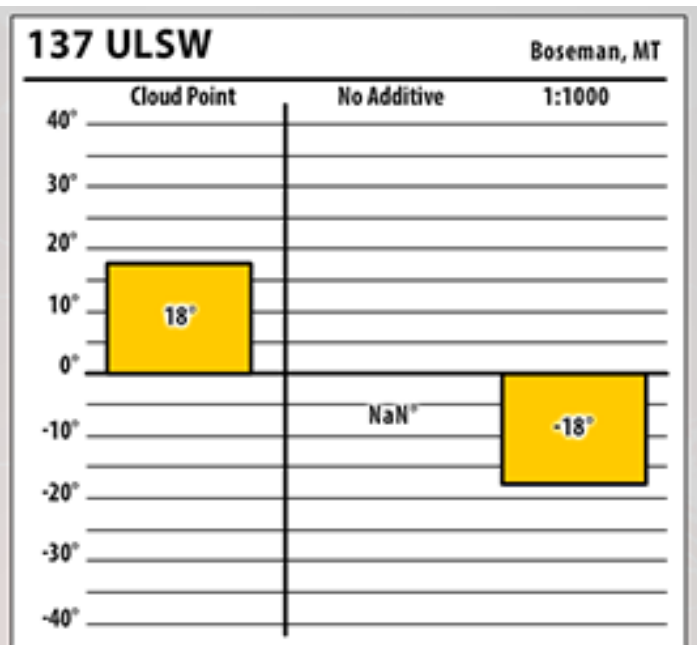

# Winter Fuel Testing

Montana

January 2017