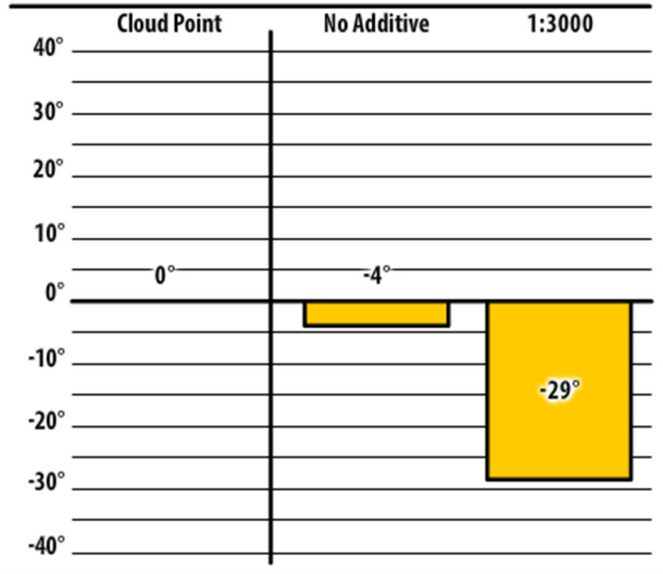

300 PTW

Billings, MT