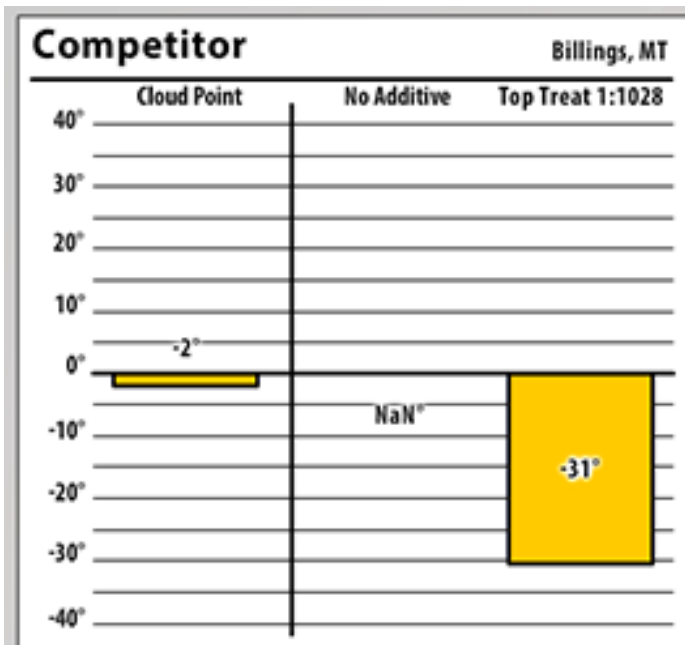

# Winter Fuel Testing

Montana

January 2017