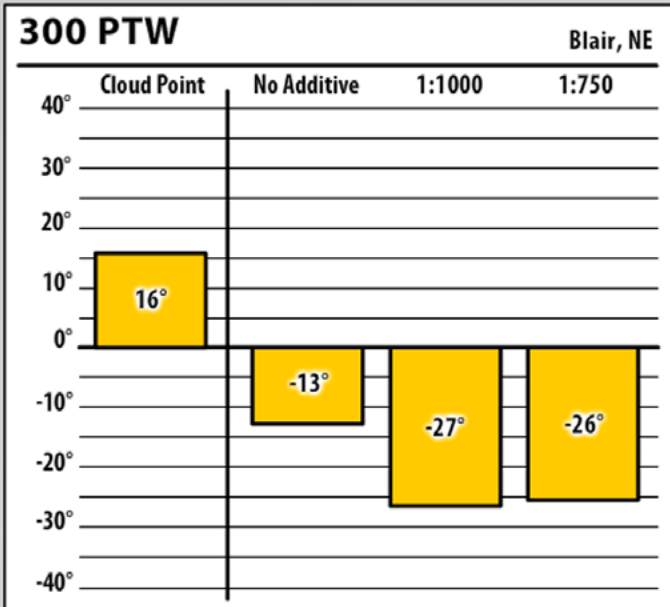

Good people. Great products.

Winter Fuel Testing

Nebraska

December 2017

300 PTW

West Point, NE

137 ULSW

Wood River, NE