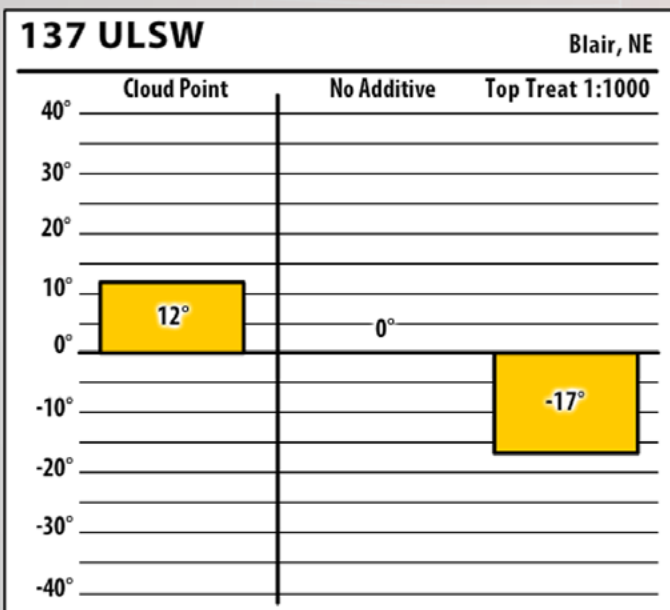

Good people. Great products.

Winter Fuel Testing

Nebraska

December 2017

300 PTW

West Point, NE

137 ULSW

Wood River, NE