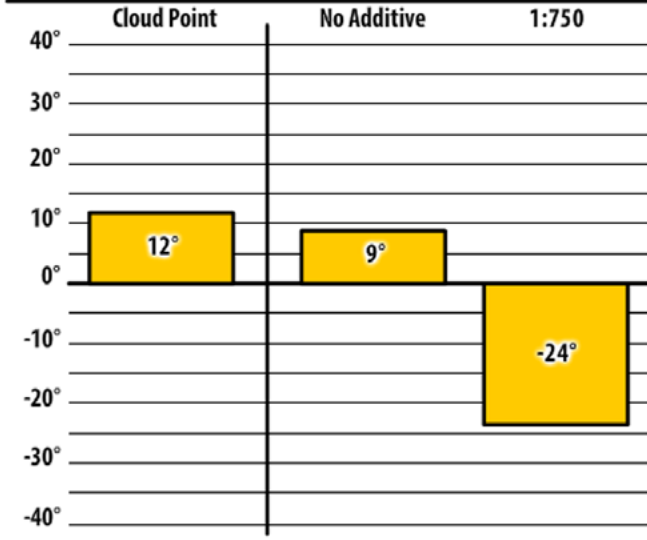

300 PTW

West Point, NE