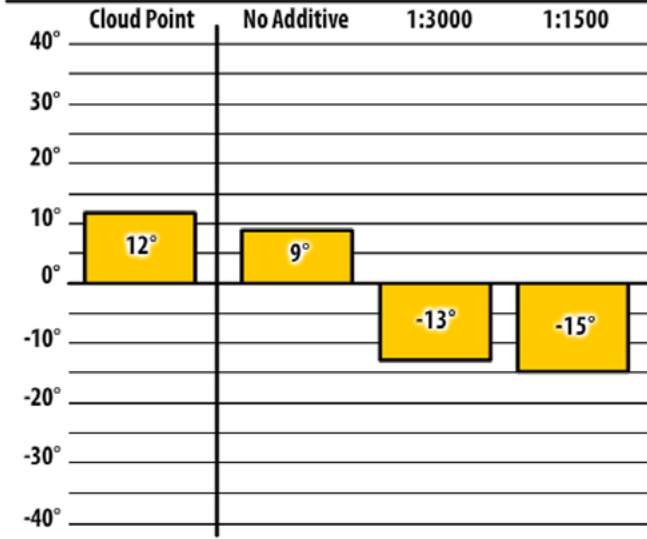

Good people. Great products.

Winter Fuel Testing

Nebraska

December 2017

300 PTW

West Point, NE

137 ULSW

Wood River, NE