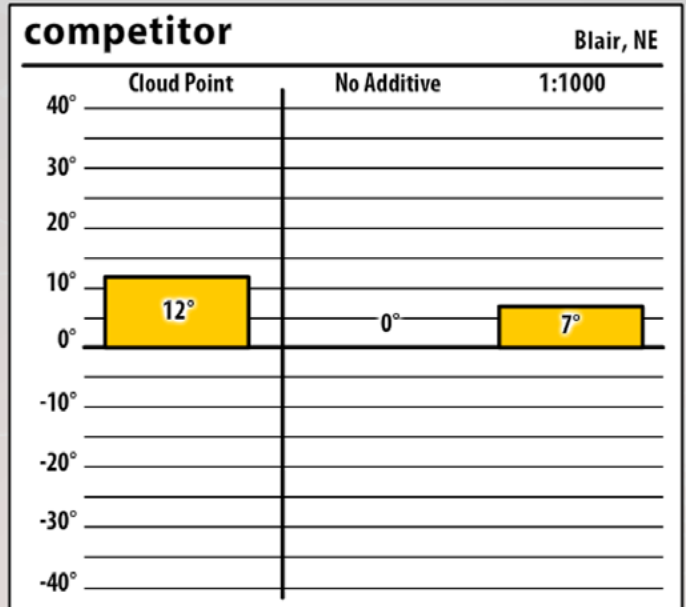

Good people. Great products.

Winter Fuel Testing

Nebraska

December 2017

300 PTW

West Point, NE

137 ULSW

Wood River, NE