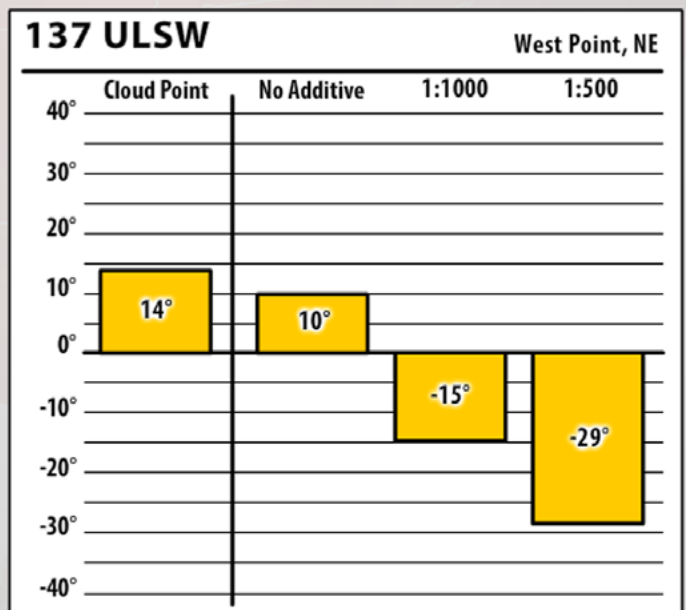

Good people. Great products.

Winter Fuel Testing

Nebraska

December 2017

300 PTW

West Point, NE

137 ULSW

Wood River, NE