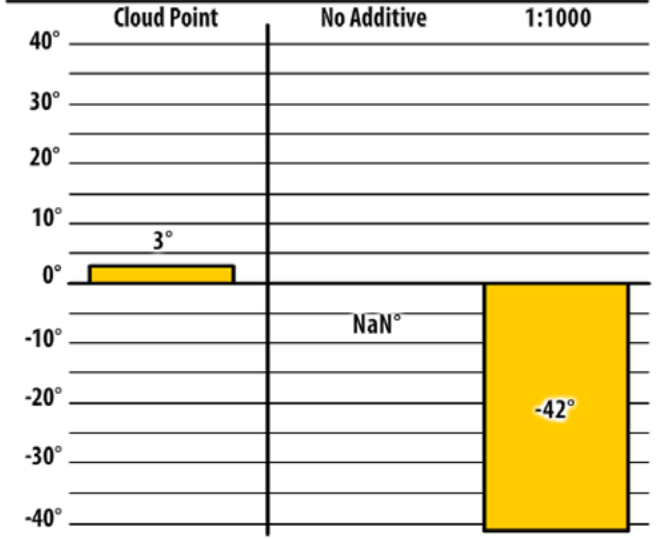

Good people. Great products.

Winter Fuel Testing

Nebraska

December 2017

300 PTW

West Point, NE

137 ULSW

Wood River, NE