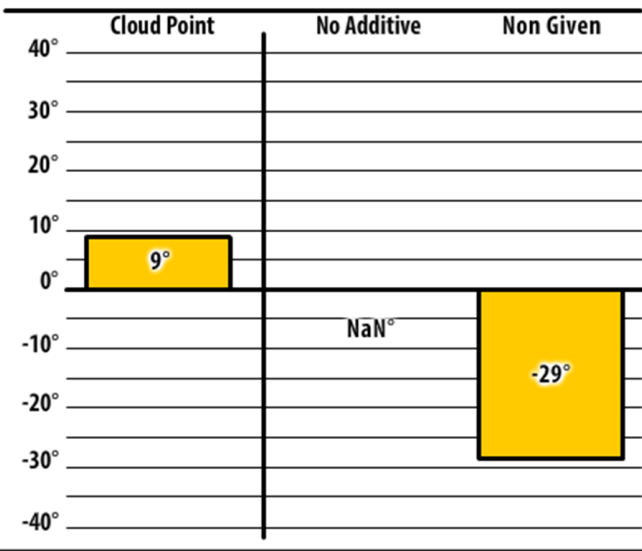

Good people. Great products.

Winter Fuel Testing

New Mexico

March 2017

137 B Farmington, NM

137 ULSW Farmington, NM

302 PTW Farmington, NM

300 ULSW Farmington, NM