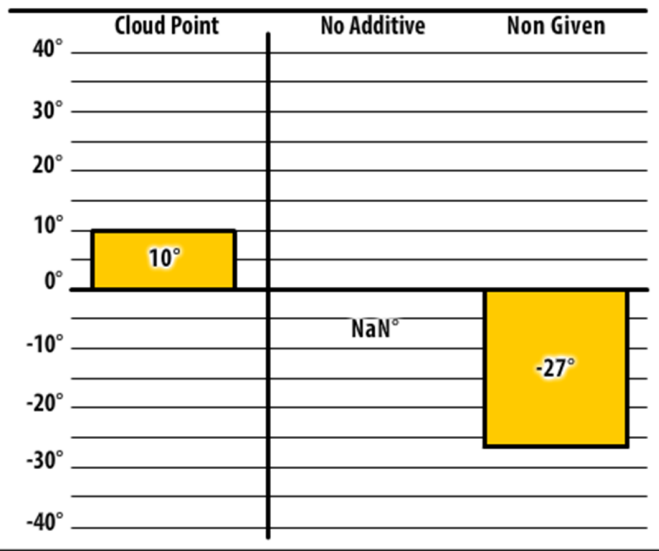

Good people. Great products.

Winter Fuel Testing

New Mexico

March 2017

137 B Farmington, NM

137 ULSW Farmington, NM

302 PTW Farmington, NM

300 ULSW Farmington, NM