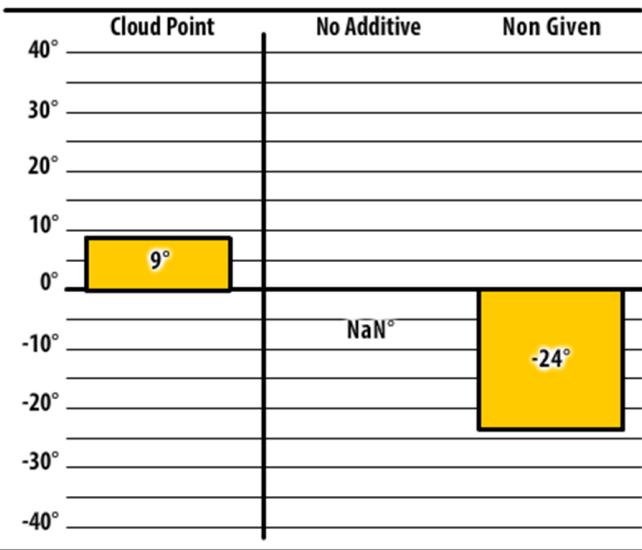

Good people. Great products.

Winter Fuel Testing

New Mexico

March 2017

137 B Farmington, NM

137 ULSW Farmington, NM

302 PTW Farmington, NM

300 ULSW Farmington, NM