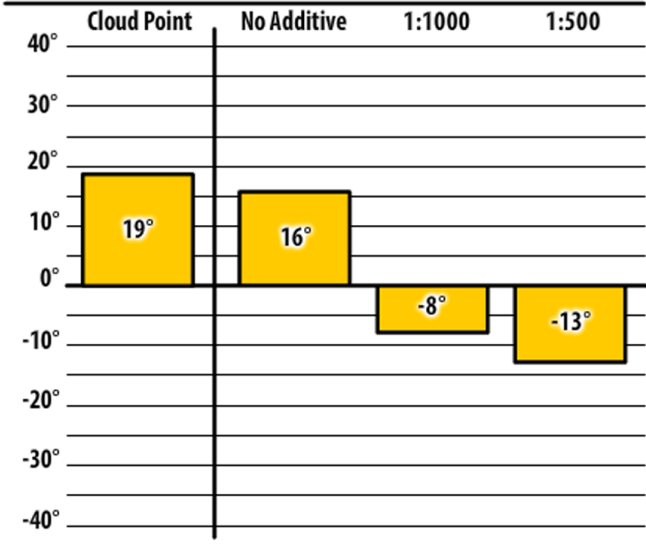

137 ULSW

Farmington, NM