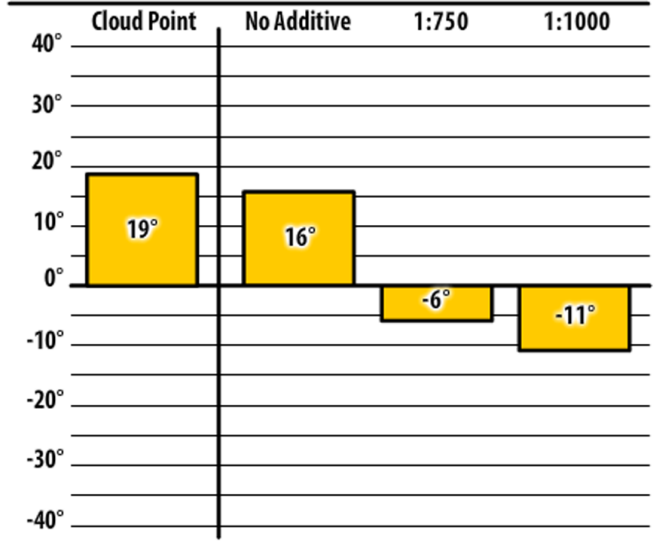

137 CTPW

Farmington, NM