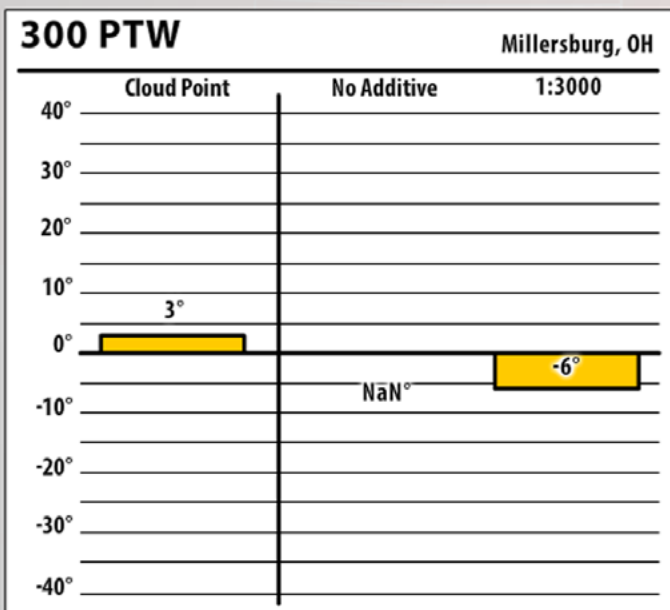

Good people. Great products.

Winter Fuel Testing

Ohio

December 2017

300 PTW

Dalton, OH

138 APA 400

Mount Vernon, OH