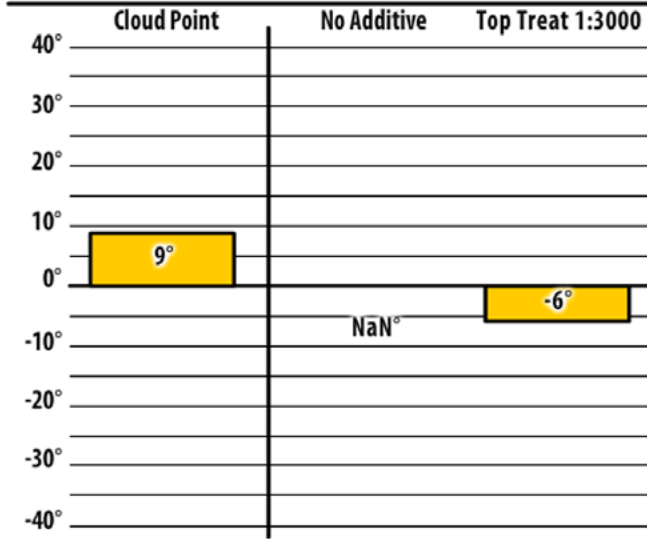

138 APA 400

Mount Vernon, OH

Schaeffer

Shreve, OH

300 PTW

Shreve, OH

138 APA 400

Mount Vernon, OH