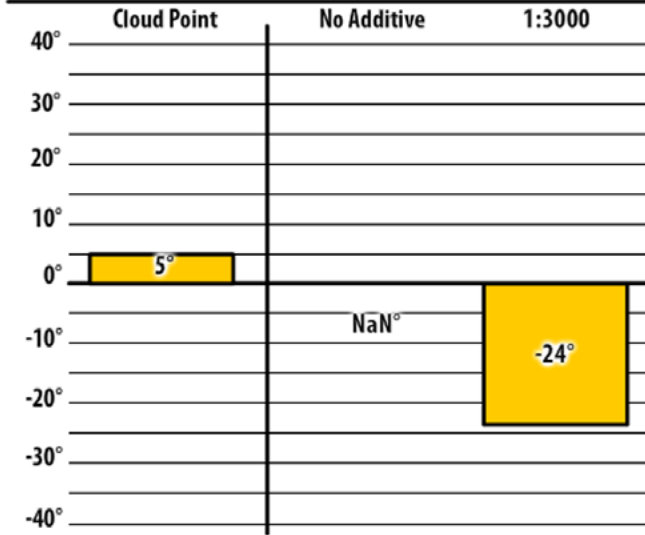

Good people. Great products.

Winter Fuel Testing

Ohio

December 2017

300 PTW

Dalton, OH

138 APA 400

Mount Vernon, OH