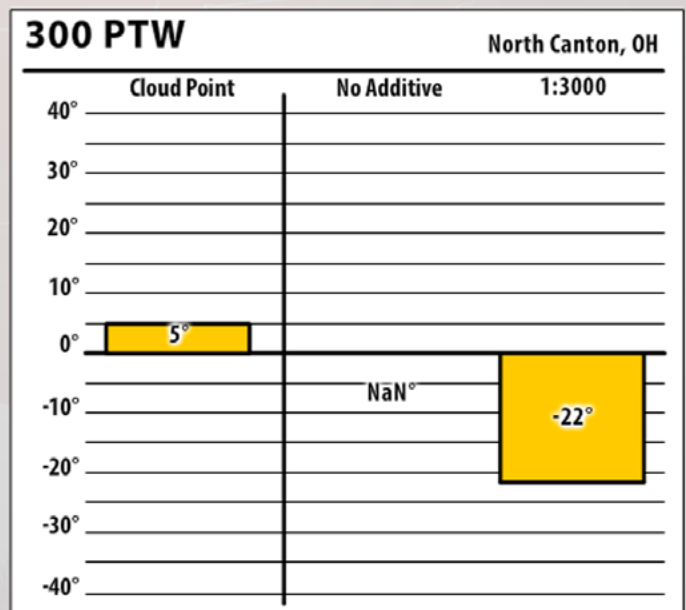

Good people. Great products.

Winter Fuel Testing

Ohio

December 2017

300 PTW

Dalton, OH

138 APA 400

Mount Vernon, OH