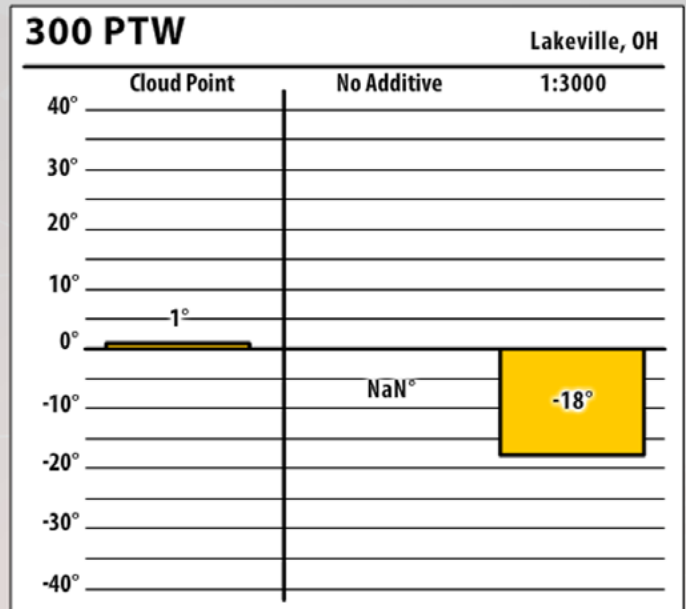

Good people. Great products.

Winter Fuel Testing

Ohio

December 2017

300 PTW

Dalton, OH

138 APA 400

Mount Vernon, OH

138 APA 400

Mount Vernon, OH

Schaeffer

Shreve, OH

300 PTW

Shreve, OH

138 APA 400

Mount Vernon, OH