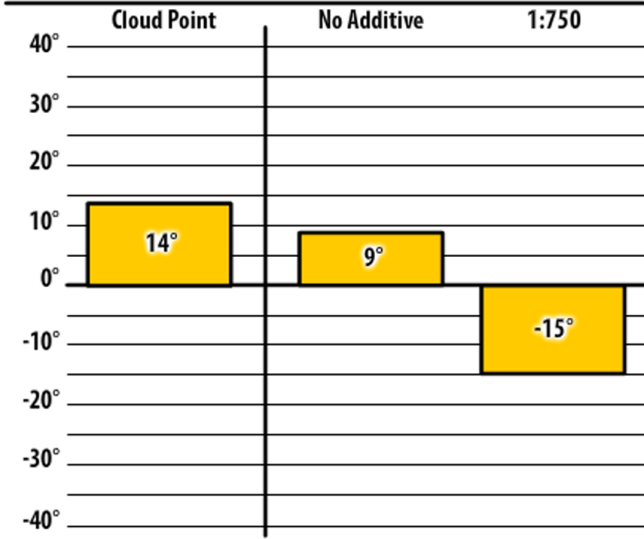

138 APA 400

Shreve, OH