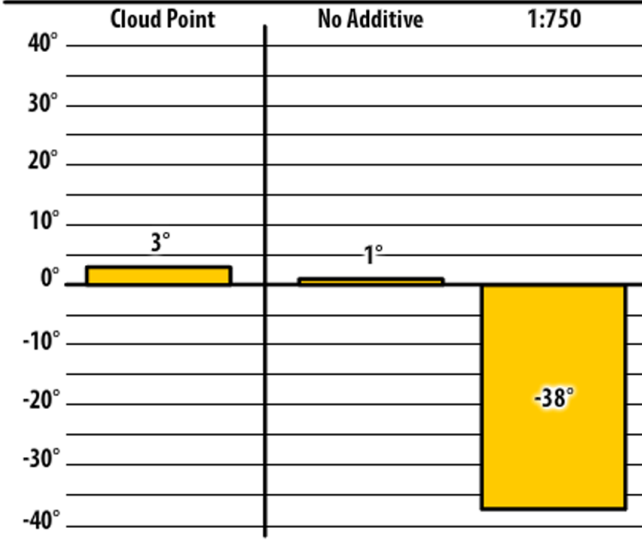

# Winter Fuel Testing

Ohio

November 2017

**138 APA 400** Shreve, OH

**138 APA 400** Shreve, OH

**138 APA 400** Shreve, OH

**138 APA 400** Shreve, OH