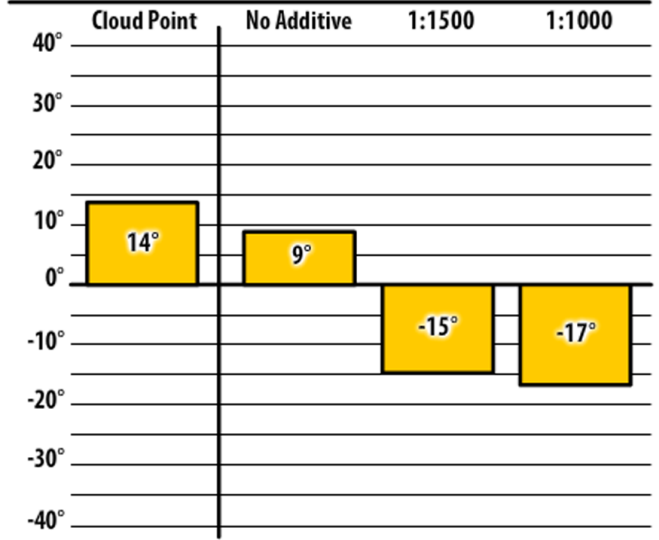

# Winter Fuel Testing

Ohio

November 2017

**138 APA 400** Shreve, OH

**138 APA 400** Shreve, OH

**138 APA 400** Shreve, OH

**138 APA 400** Shreve, OH