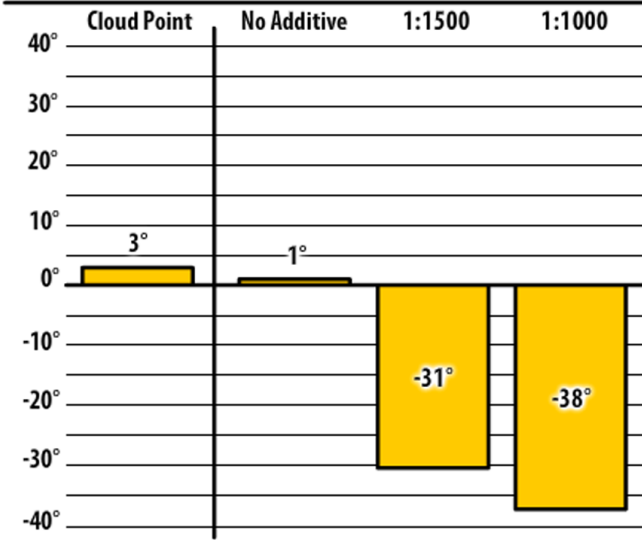

# Winter Fuel Testing

Ohio

November 2017

**138 APA 400** Shreve, OH

**138 APA 400** Shreve, OH

**138 APA 400** Shreve, OH

**138 APA 400** Shreve, OH