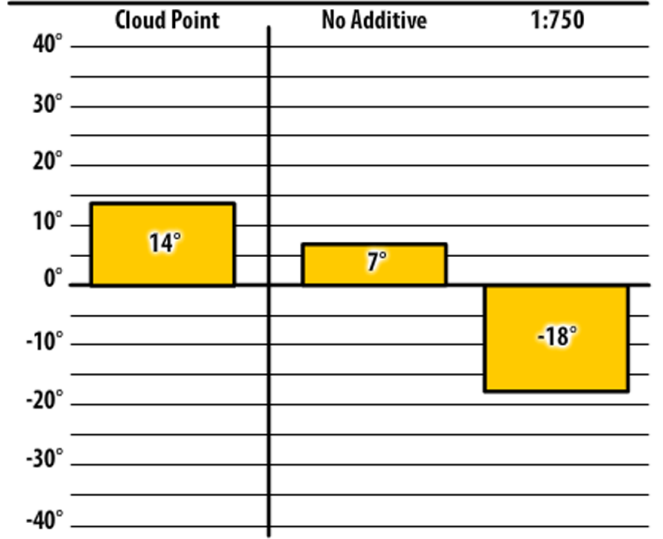

138 APA 400

Shreve, OH