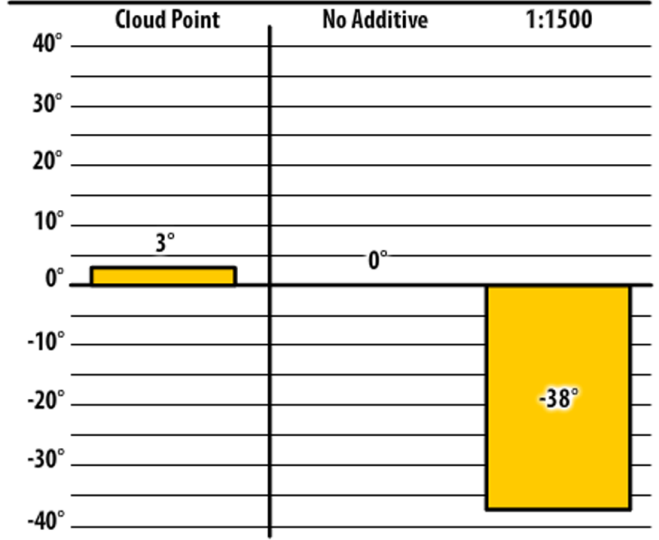

# Winter Fuel Testing

Ohio

November 2017

**138 APA 400** Shreve, OH

**138 APA 400** Shreve, OH

**138 APA 400** Shreve, OH

**138 APA 400** Shreve, OH