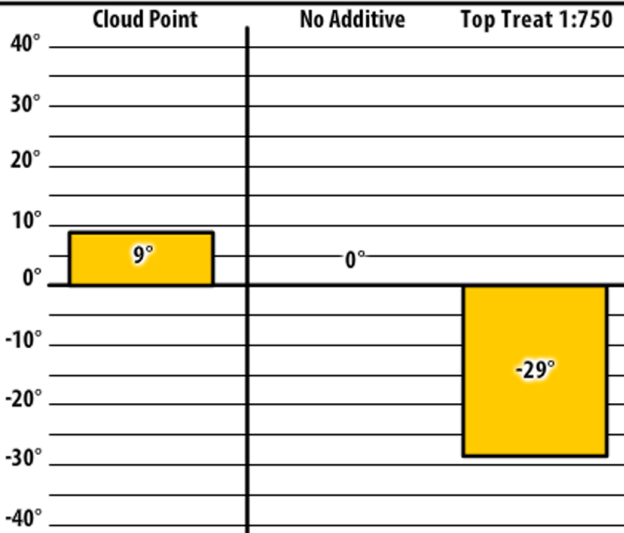

Good people. Great products.

Winter Fuel Testing

Washington

November 2017

137 CTPW

Seattle, WA

137 ULSW

Moses Lake, WA