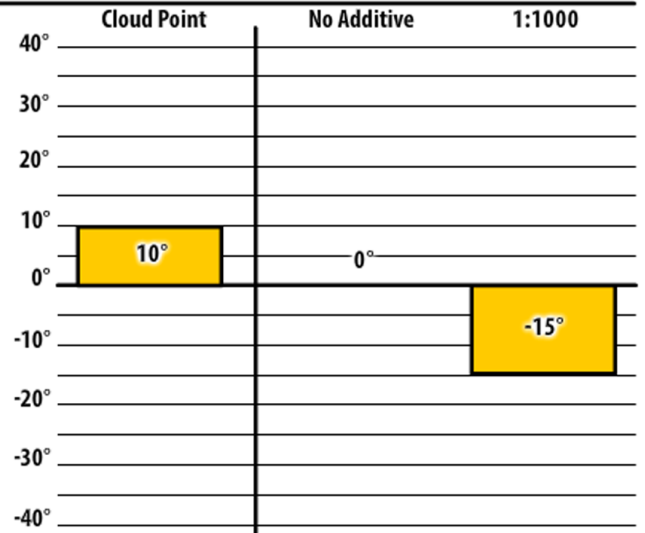

Good people. Great products.

Winter Fuel Testing

Washington

November 2017

137 CTPW

Seattle, WA

137 ULSW

Moses Lake, WA