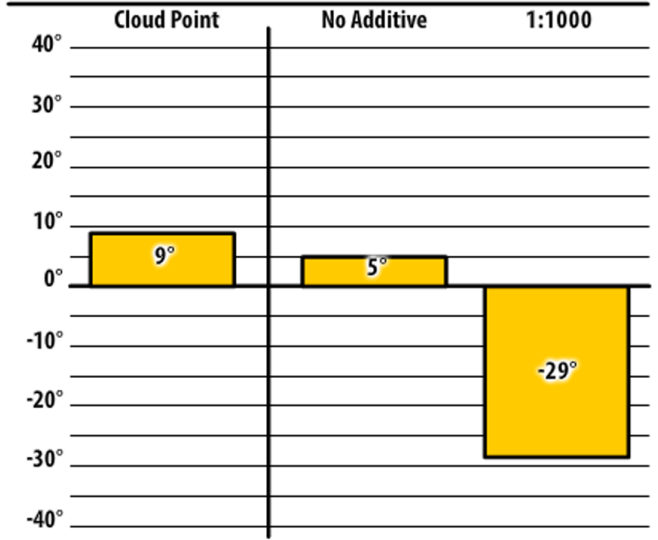

Good people. Great products.

Winter Fuel Testing

Wisconsin

November 2017

137 CTPW

Shiocton, WI

137 ULSW

Mirrill, WI