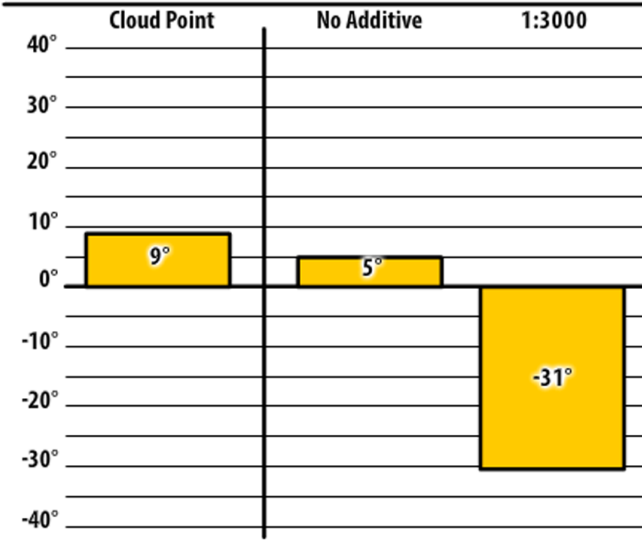

300 PTW

Mirrill, WI