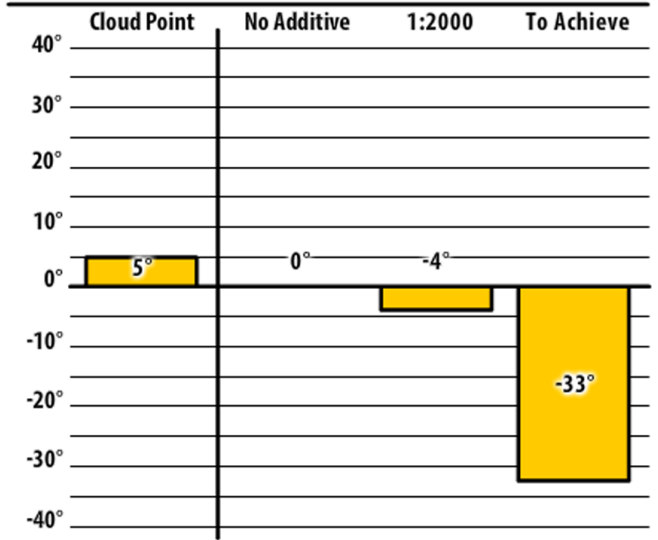

137 B

Sauk City, WI