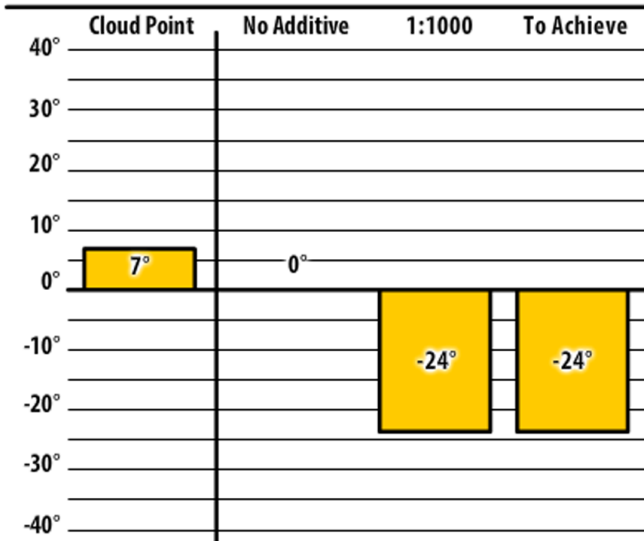

137 ULSW

Amherst, WI