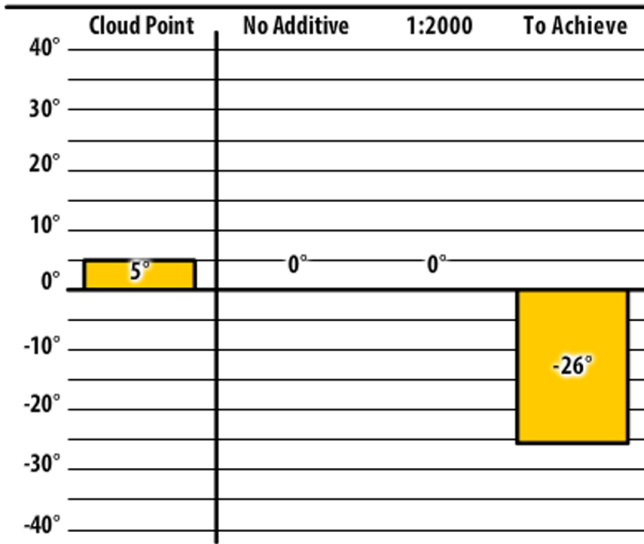

137 B

Sauk City, WI