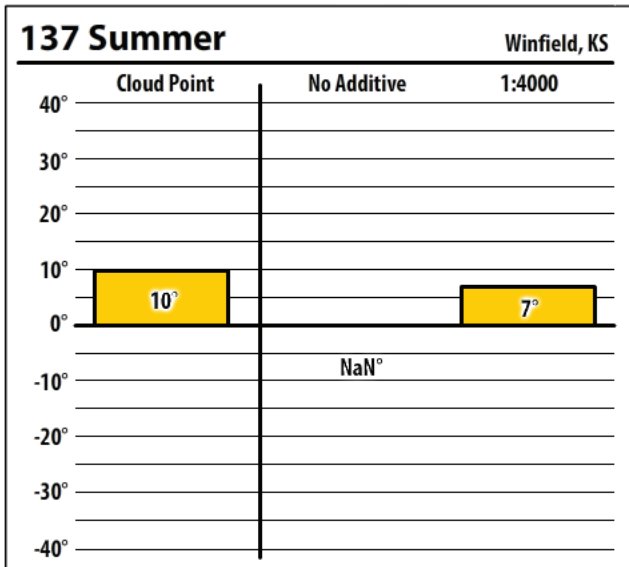

Winter Fuel Test Results

Learn more about our Winter Fuel Additive technology at schaefferoil.com

Kansas

November 2018