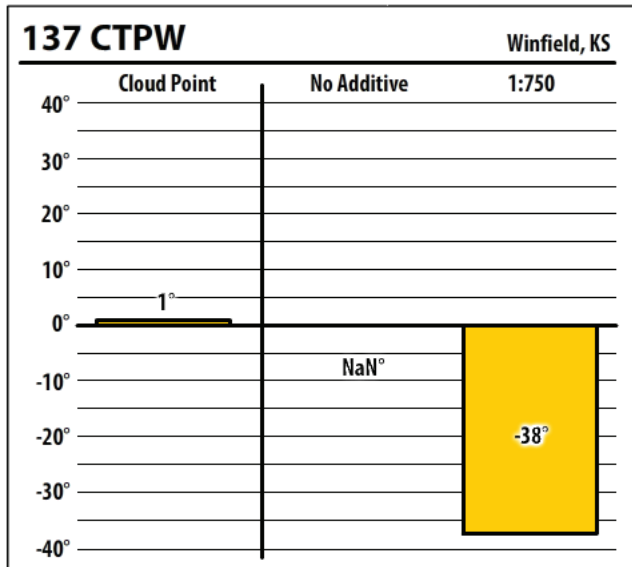

Winter Fuel Test Results

Learn more about our Winter Fuel Additive technology at schaefferoil.com

Kansas

November 2018