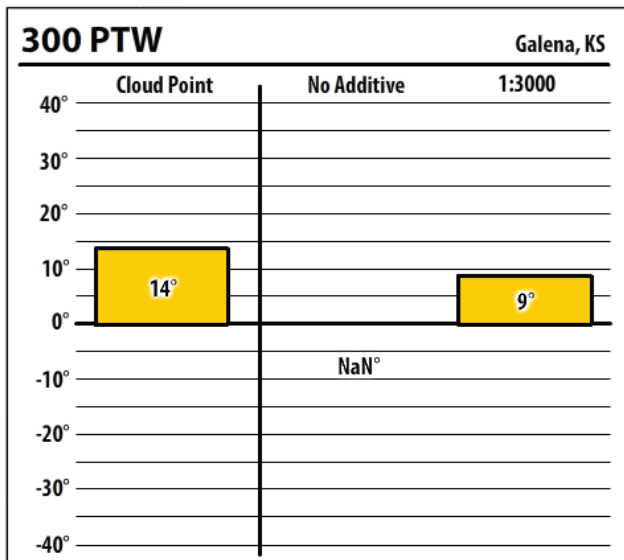

Winter Fuel Test Results

Learn more about our Winter Fuel Additive technology at schaefferoil.com

Kansas

November 2018

Winter Fuel Test Results

Learn more about our Winter Fuel Additive technology at schaefferoil.com