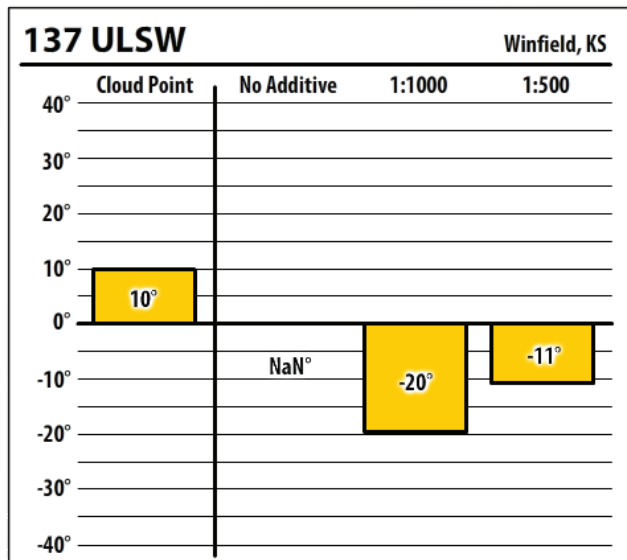

Winter Fuel Test Results

Learn more about our Winter Fuel Additive technology at schaefferoil.com

Kansas

November 2018

Winter Fuel Test Results

Learn more about our Winter Fuel Additive technology at schaefferoil.com