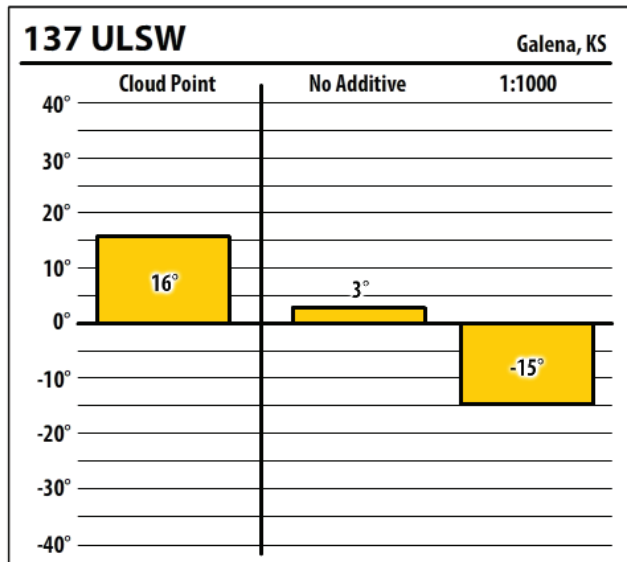

Winter Fuel Test Results

Learn more about our Winter Fuel Additive technology at schaefferoil.com

Kansas

November 2018

Winter Fuel Test Results

Learn more about our Winter Fuel Additive technology at schaefferoil.com