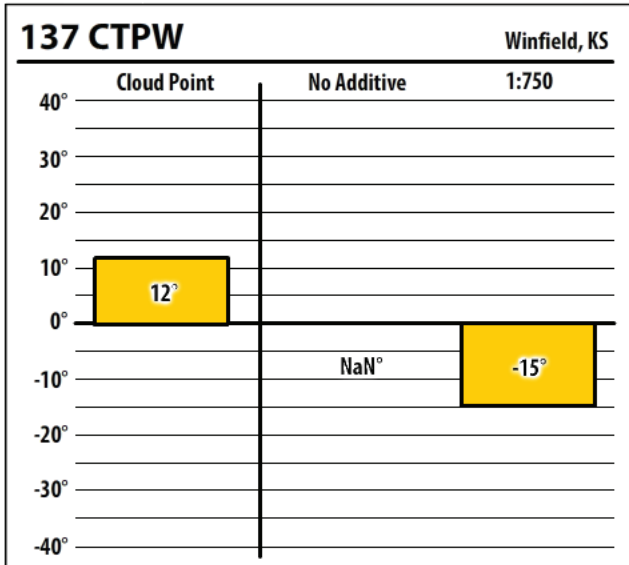

Winter Fuel Test Results

Learn more about our Winter Fuel Additive technology at schaefferoil.com

Kansas

November 2018