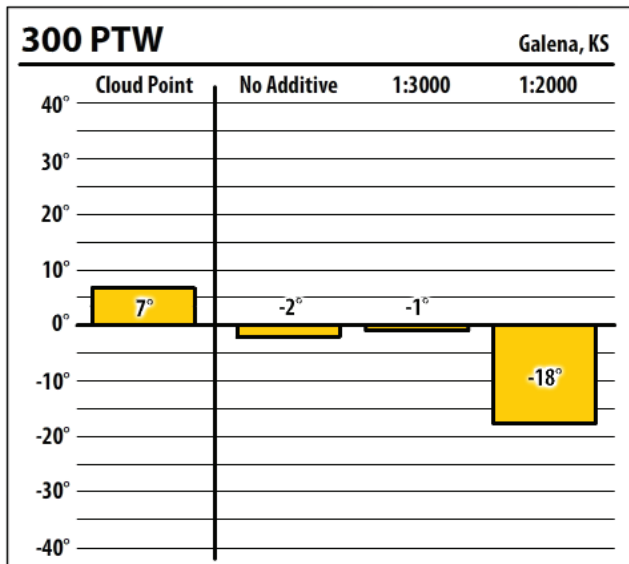

Winter Fuel Test Results

Learn more about our Winter Fuel Additive technology at schaefferoil.com

Kansas

October 2018