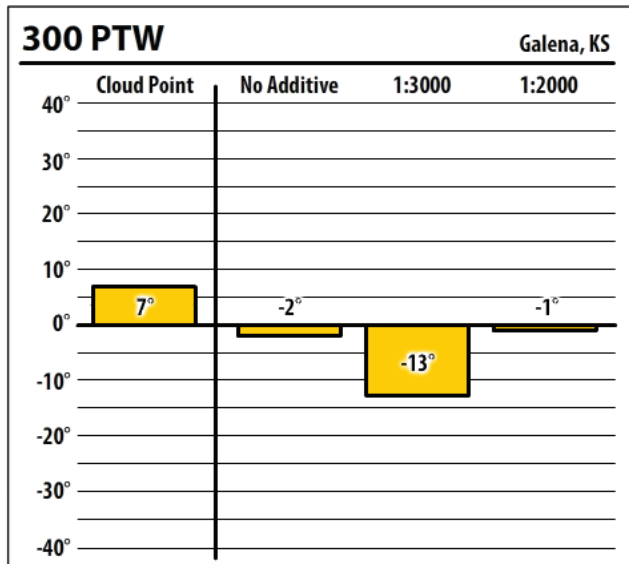

Winter Fuel Test Results

Learn more about our Winter Fuel Additive technology at schaefferoil.com

Kansas

October 2018