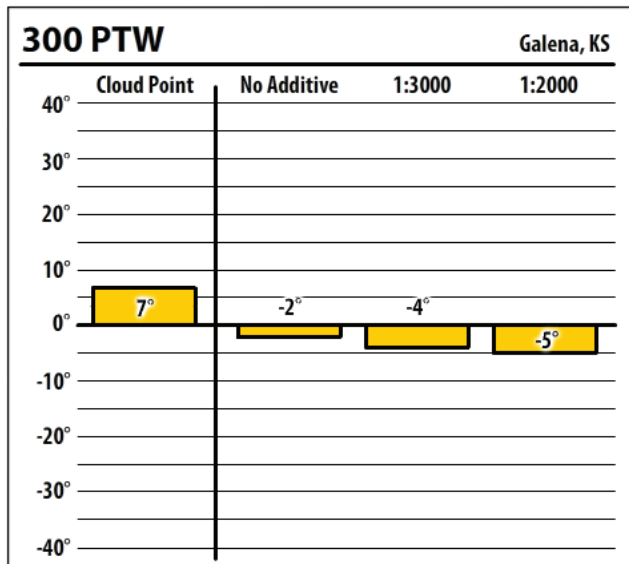

Winter Fuel Test Results

Learn more about our Winter Fuel Additive technology at schaefferoil.com

Kansas

October 2018