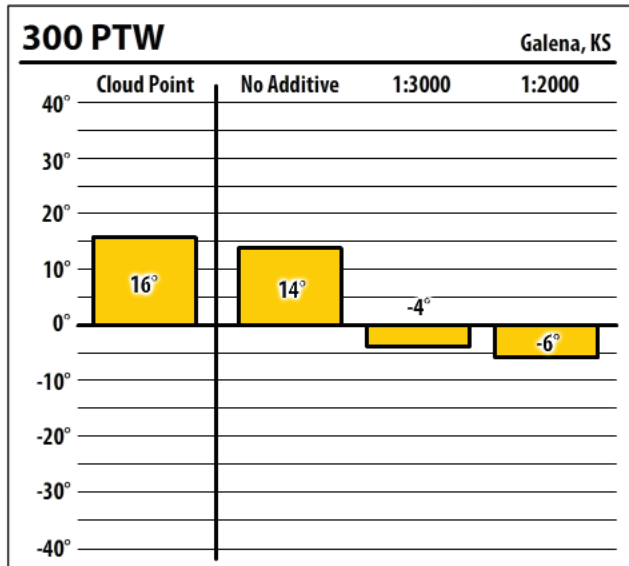

# Winter Fuel Test Results

Learn more about our Winter Fuel Additive technology at [schaefferoil.com](http://schaefferoil.com)

Kansas

October 2018