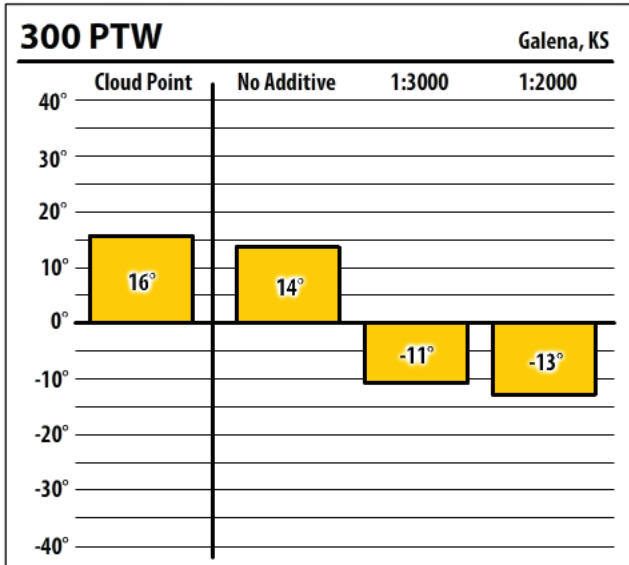

# Winter Fuel Test Results

Learn more about our Winter Fuel Additive technology at [schaefferoil.com](http://schaefferoil.com)

Kansas

October 2018