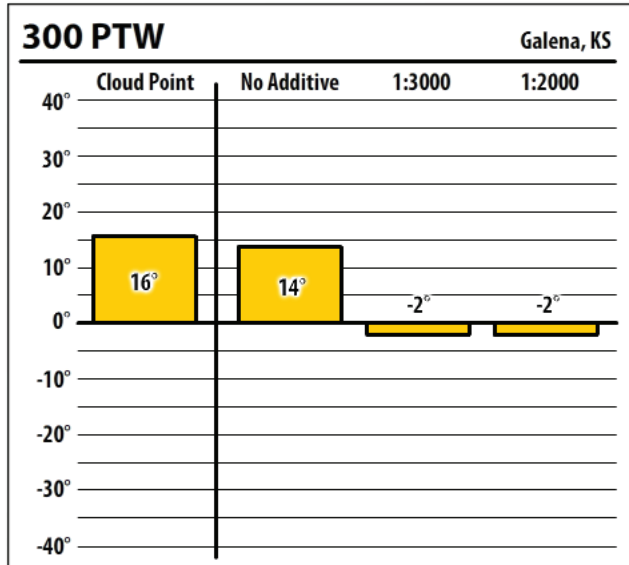

# Winter Fuel Test Results

Learn more about our Winter Fuel Additive technology at [schaefferoil.com](http://schaefferoil.com)

Kansas

October 2018