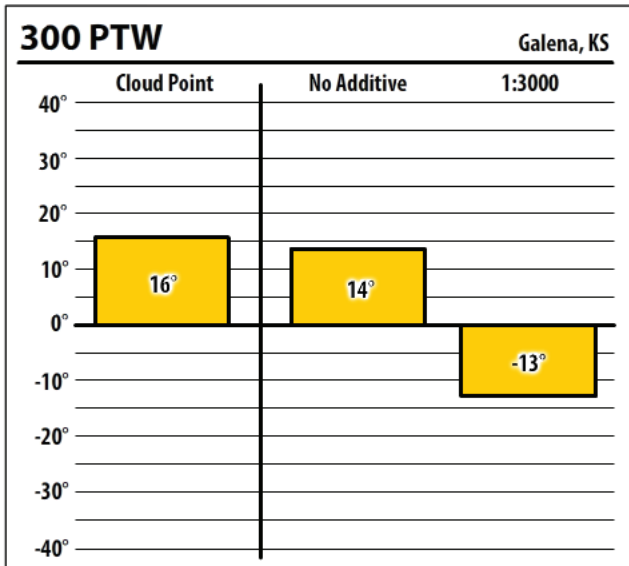

# Winter Fuel Test Results

Learn more about our Winter Fuel Additive technology at [schaefferoil.com](http://schaefferoil.com)

Kansas

October 2018