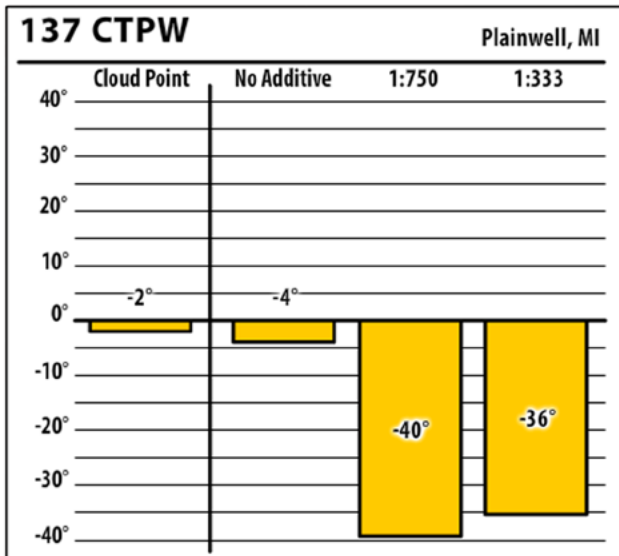

Winter Fuel Test Results

Learn more about our Winter Fuel Additive technology at schaefferoil.com

Michigan

January 2018