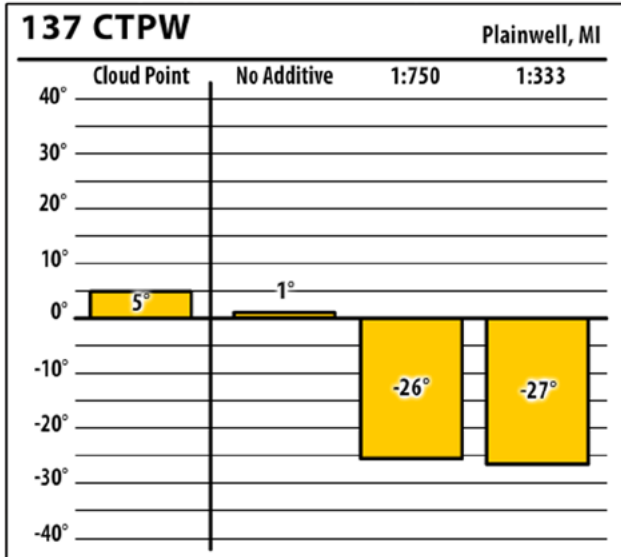

# Winter Fuel Test Results

Learn more about our Winter Fuel Additive technology at [schaefferoil.com](http://schaefferoil.com)

Michigan

January 2018