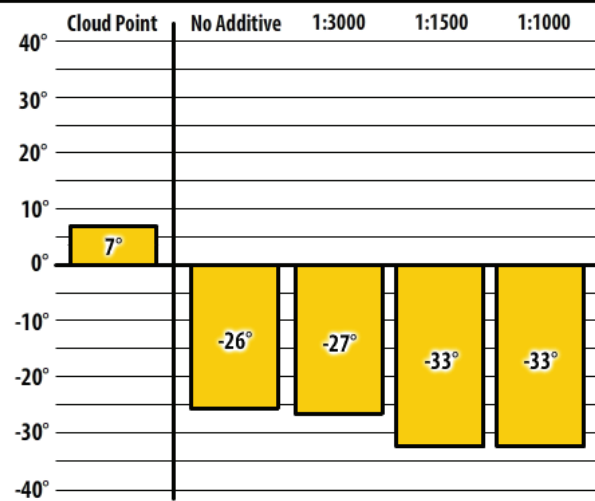

Minnesota

October 2018

300 PTW

Deerwood, MN

137 ULSW

Woodbury, MN