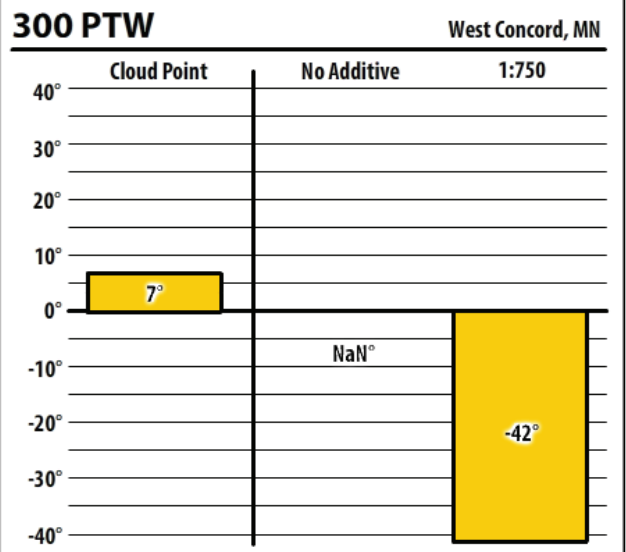

Winter Fuel Test Results

Learn more about our Winter Fuel Additive technology at schaefferoil.com

Minnesota

October 2018