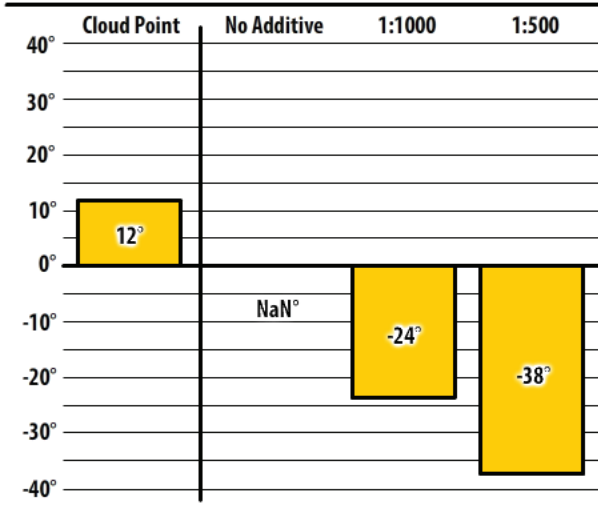

Winter Fuel Test Results

Learn more about our Winter Fuel Additive technology at schaefferoil.com

Missouri

December 2018

137 ULSW (off-road) High Ridge, MO

137 ULSW St. Louis, MO

137 ULSW (on-road) High Ridge, MO

137 CTPW St. Louis, MO

Winter Fuel Test Results

Learn more about our Winter Fuel Additive technology at schaefferoil.com

Missouri

December 2018