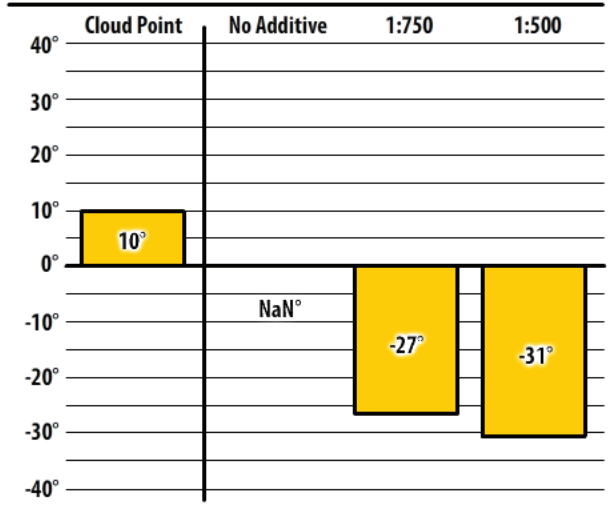

137 CTPW St. Louis, MO