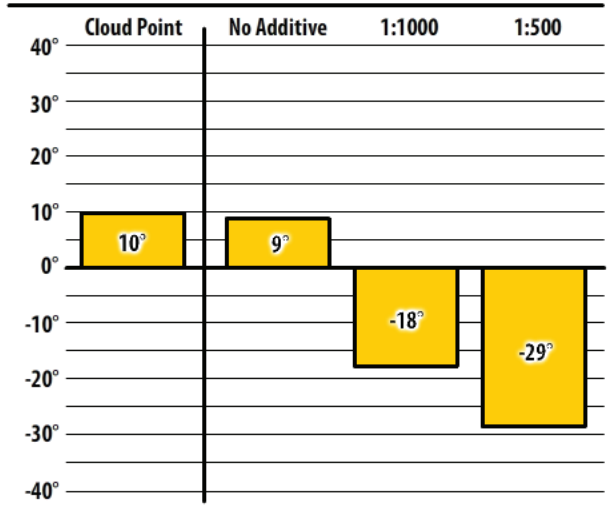

Winter Fuel Test Results

Learn more about our Winter Fuel Additive technology at schaefferoil.com

Missouri

December 2018

137 ULSW (off-road) High Ridge, MO

137 ULSW St. Louis, MO

137 ULSW (on-road) High Ridge, MO