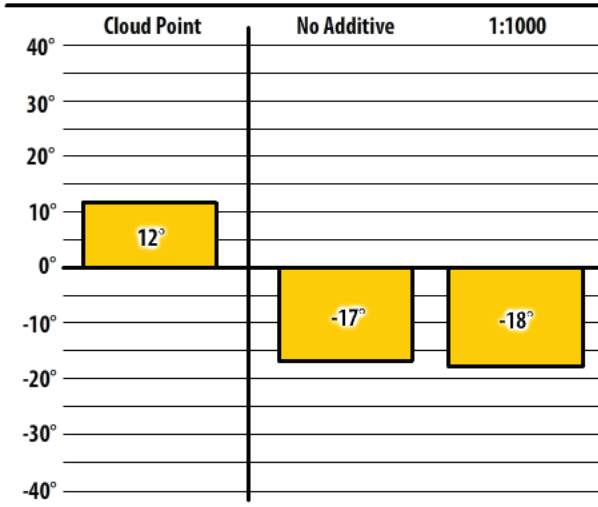

Winter Fuel Test Results

Learn more about our Winter Fuel Additive technology at schaefferoil.com

Missouri

December 2018

137 ULSW (off-road) High Ridge, MO

137 ULSW St. Louis, MO

137 ULSW (on-road) High Ridge, MO