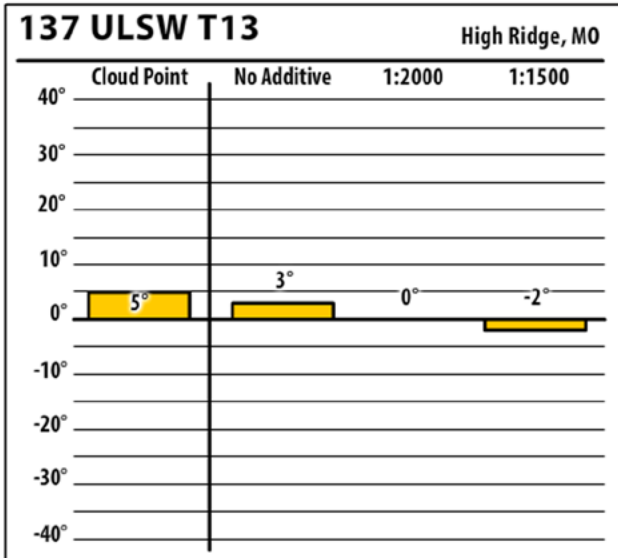

Winter Fuel Test Results

Learn more about our Winter Fuel Additive technology at schaefferoil.com

Missouri

January 2018