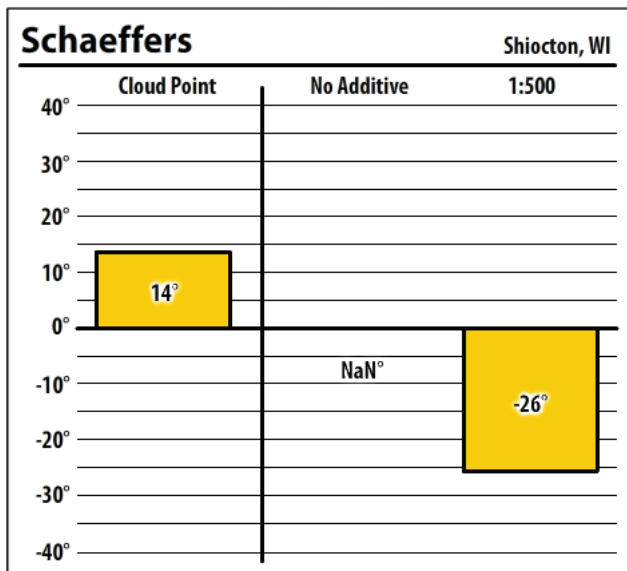

Wisconsin

December 2018

Winter Fuel Test Results

Learn more about our Winter Fuel Additive technology at schaefferoil.com

Wisconsin

December 2018

Winter Fuel Test Results

Learn more about our Winter Fuel Additive technology at schaefferoil.com