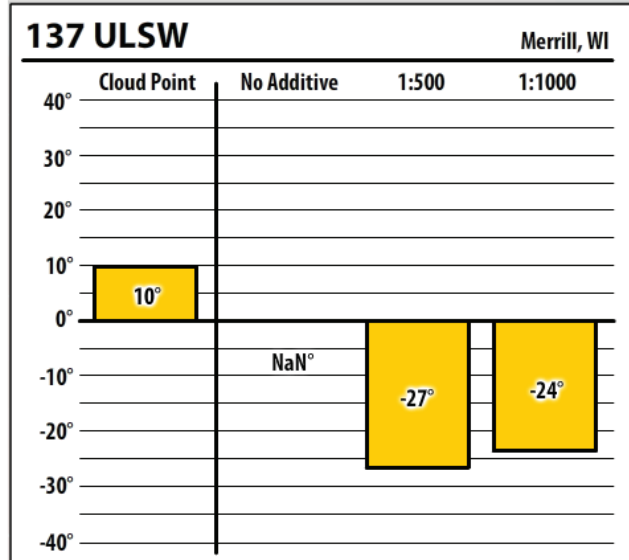

Winter Fuel Test Results

Learn more about our Winter Fuel Additive technology at schaefferoil.com

Wisconsin

December 2018