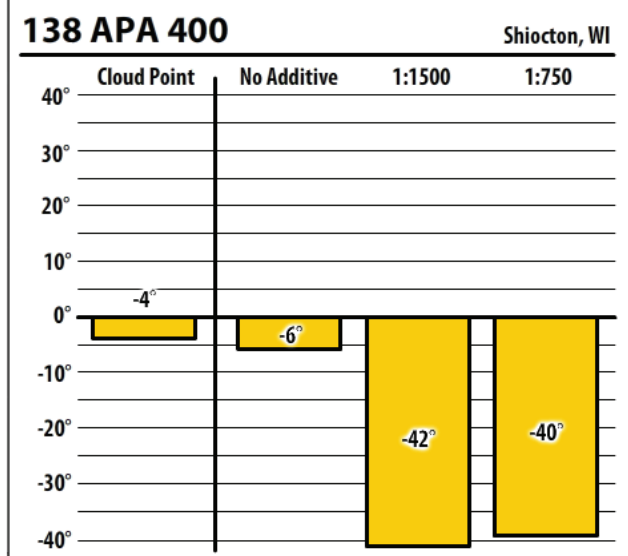

Winter Fuel Test Results

Learn more about our Winter Fuel Additive technology at schaefferoil.com

Wisconsin

December 2018