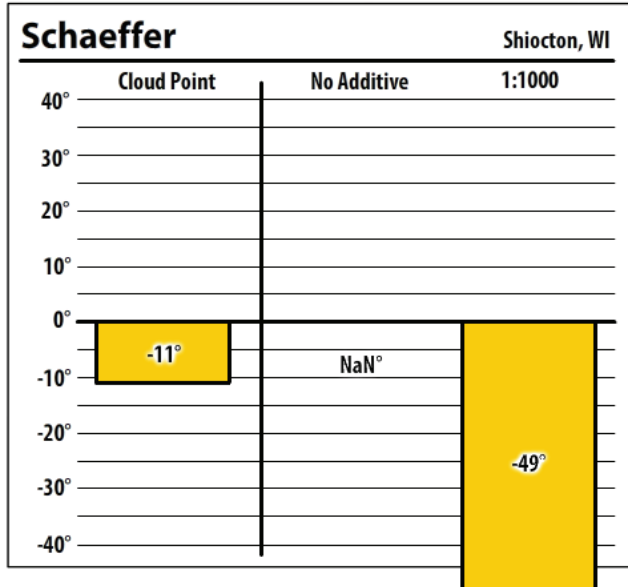

Winter Fuel Test Results

Learn more about our Winter Fuel Additive technology at schaefferoil.com

Wisconsin

December 2018