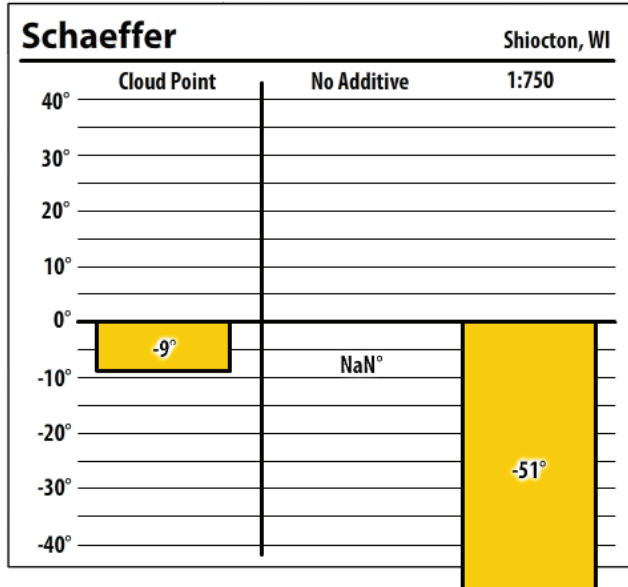

Winter Fuel Test Results

Learn more about our Winter Fuel Additive technology at schaefferoil.com

Wisconsin

December 2018