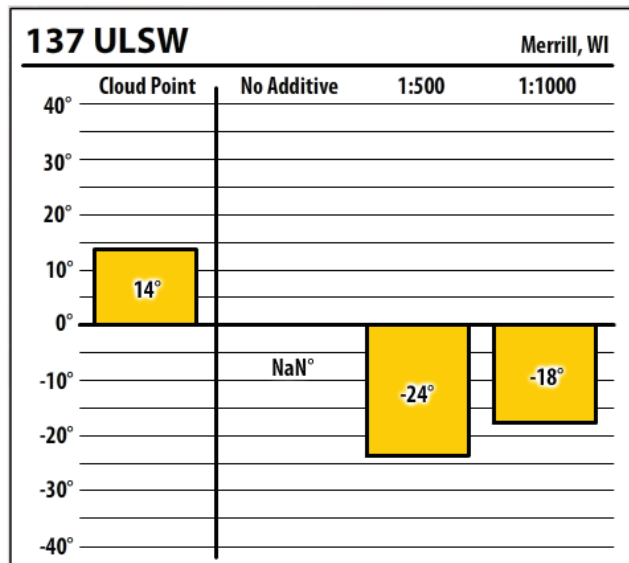

Winter Fuel Test Results

Learn more about our Winter Fuel Additive technology at schaefferoil.com

Wisconsin

December 2018