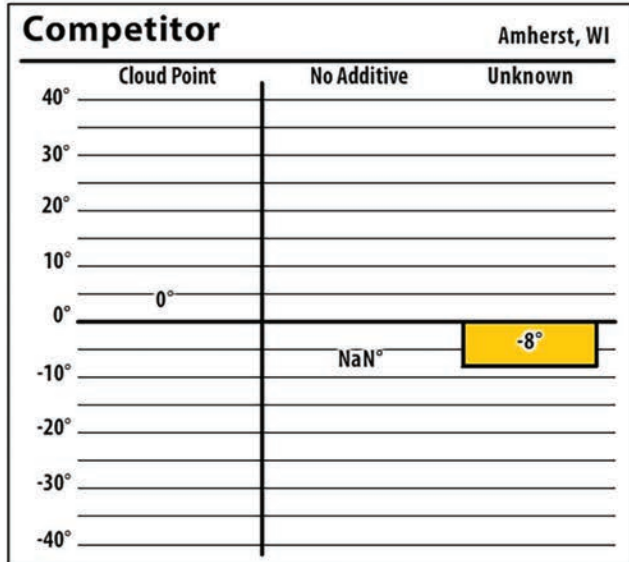

Winter Fuel Test Results

Learn more about our Winter Fuel Additive technology at schaefferoil.com

Wisconsin

February 2018