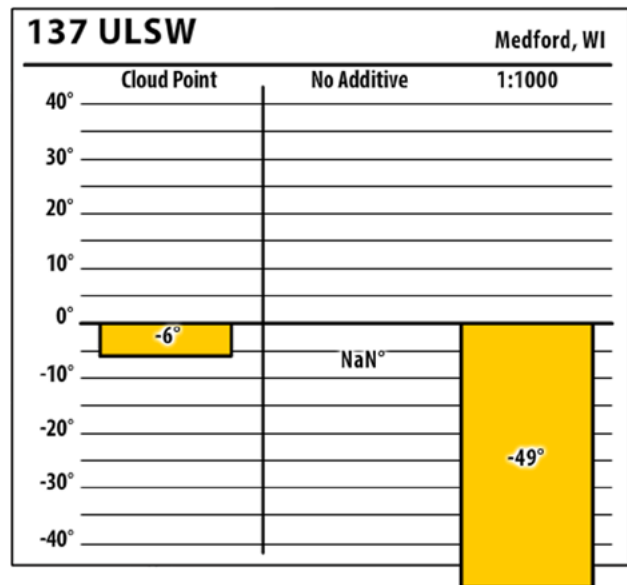

Winter Fuel Test Results

Learn more about our Winter Fuel Additive technology at schaefferoil.com

Wisconsin

January 2018