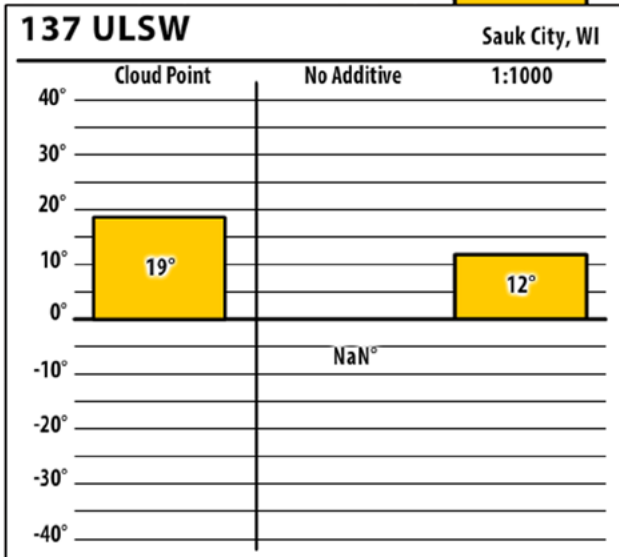

# Winter Fuel Test Results

Learn more about our Winter Fuel Additive technology at [schaefferoil.com](http://schaefferoil.com)

Wisconsin

January 2018