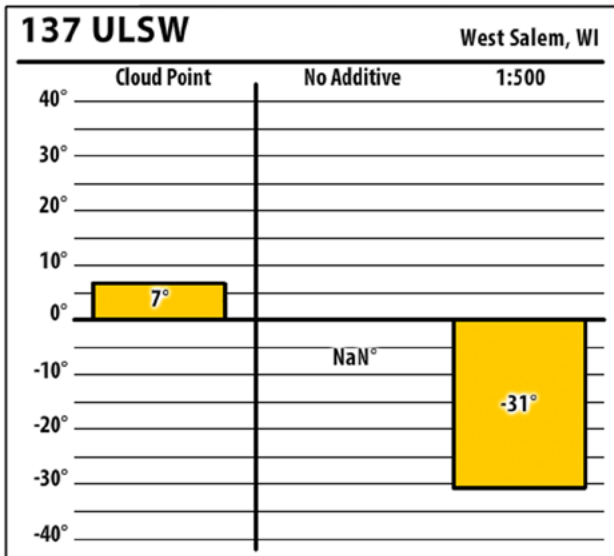

Winter Fuel Test Results

Learn more about our Winter Fuel Additive technology at schaefferoil.com

Wisconsin

January 2018