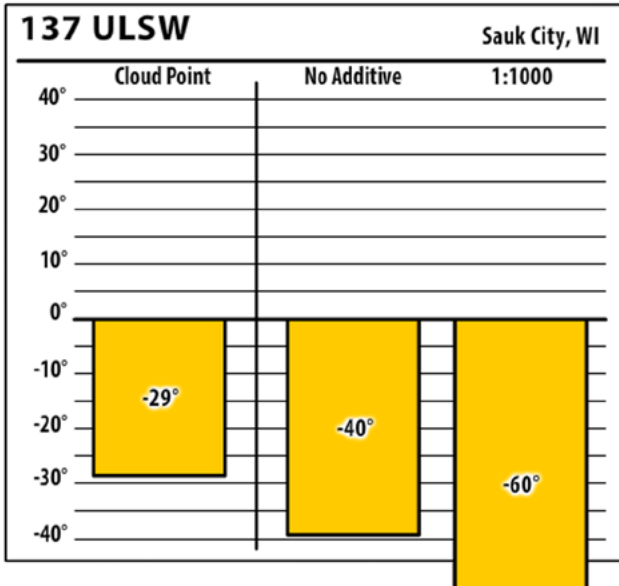

# Winter Fuel Test Results

Learn more about our Winter Fuel Additive technology at [schaefferoil.com](http://schaefferoil.com)

Wisconsin

January 2018