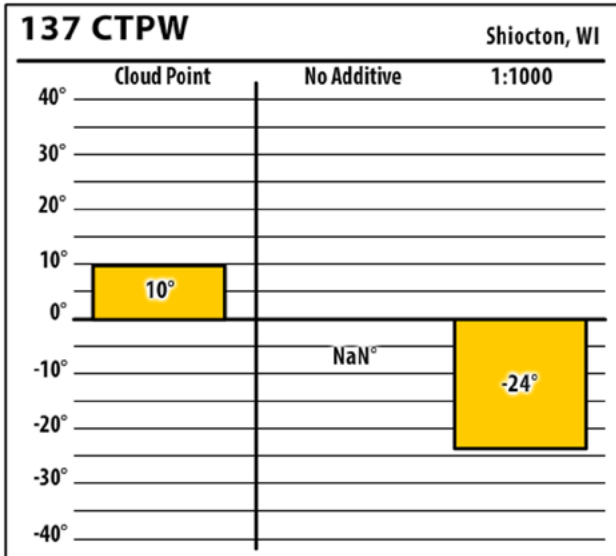

# Winter Fuel Test Results

Learn more about our Winter Fuel Additive technology at [schaefferoil.com](http://schaefferoil.com)

Wisconsin

January 2018