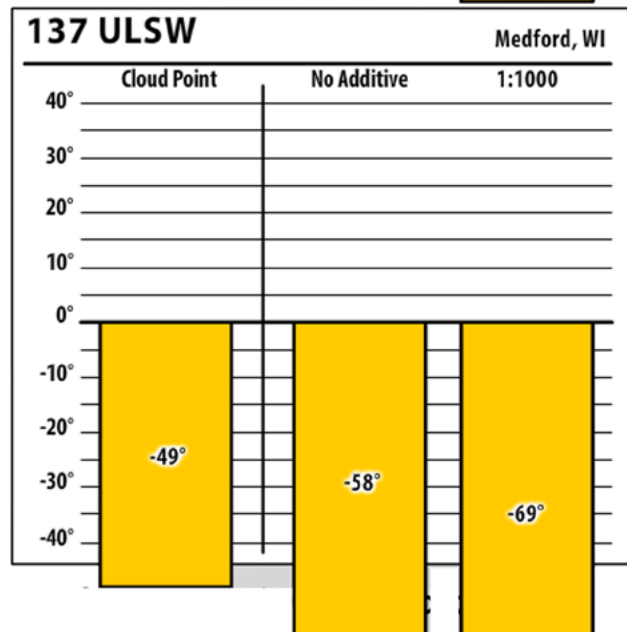

Winter Fuel Test Results

Learn more about our Winter Fuel Additive technology at schaefferoil.com

Wisconsin

January 2018