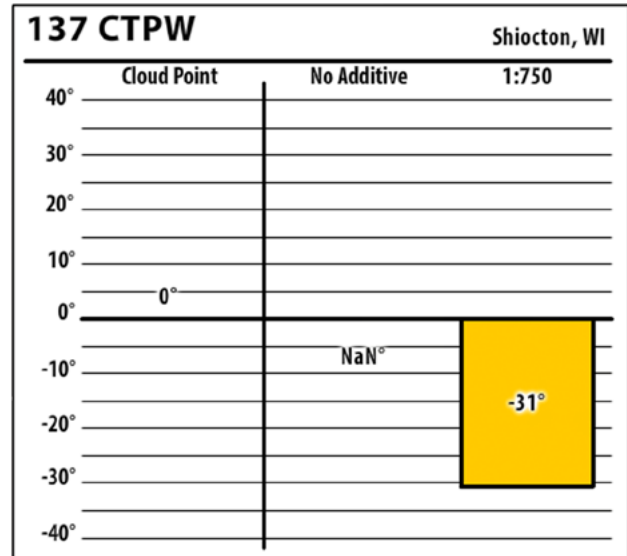

Winter Fuel Test Results

Learn more about our Winter Fuel Additive technology at schaefferoil.com

Wisconsin

January 2018