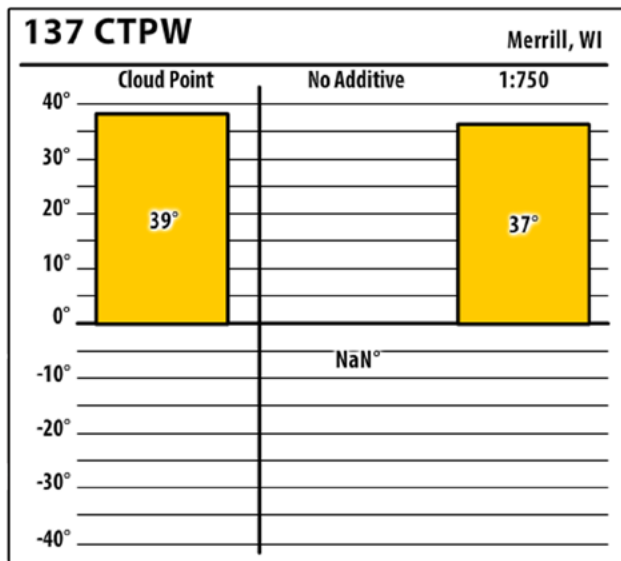

Winter Fuel Test Results

Learn more about our Winter Fuel Additive technology at schaefferoil.com

Wisconsin

January 2018