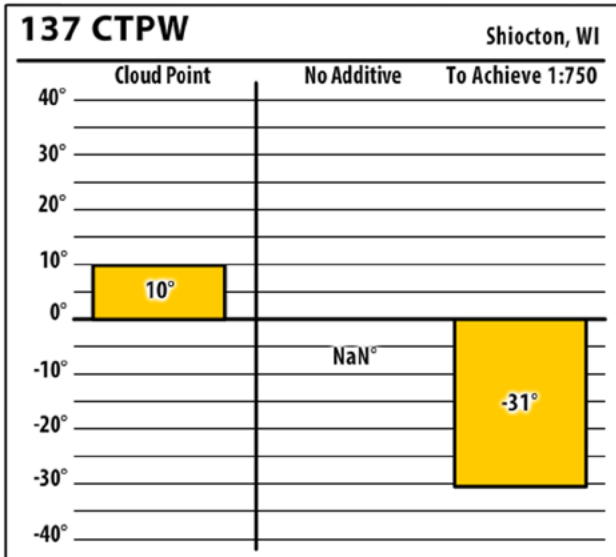

# Winter Fuel Test Results

Learn more about our Winter Fuel Additive technology at [schaefferoil.com](http://schaefferoil.com)

Wisconsin

January 2018