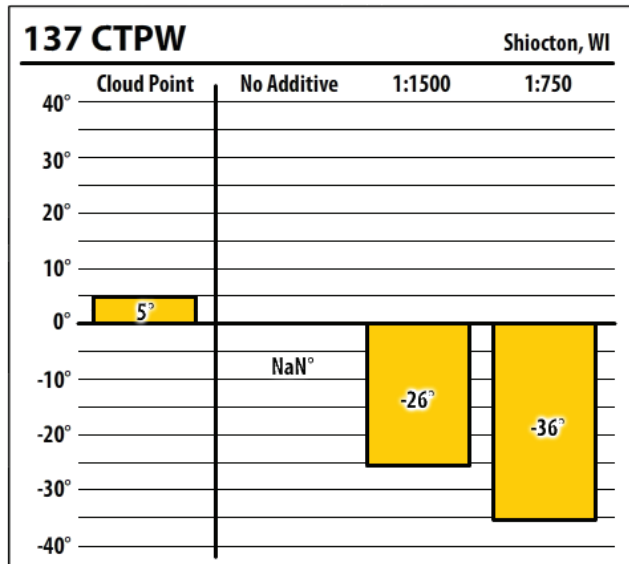

Winter Fuel Test Results

Learn more about our Winter Fuel Additive technology at schaefferoil.com

Wisconsin

November 2018