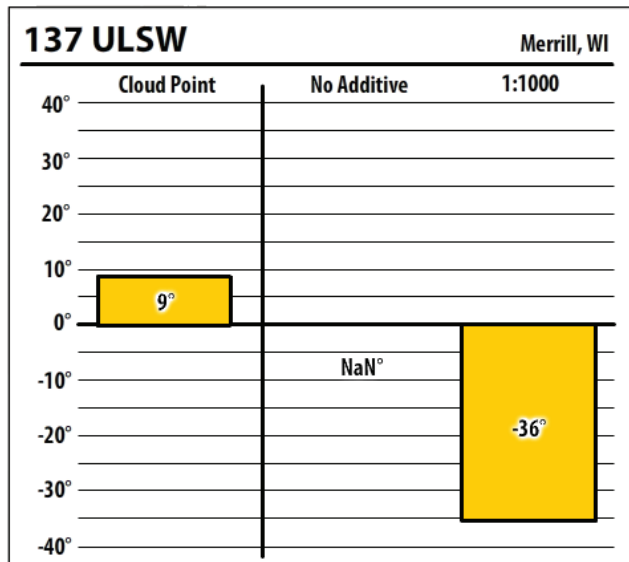

Wisconsin

November 2018

Winter Fuel Test Results

Learn more about our Winter Fuel Additive technology at schaefferoil.com

Wisconsin

November 2018

Winter Fuel Test Results

Learn more about our Winter Fuel Additive technology at schaefferoil.com