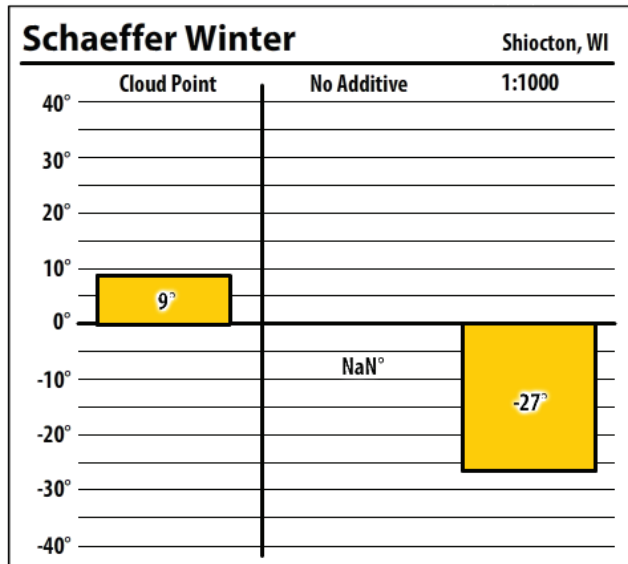

Winter Fuel Test Results

Learn more about our Winter Fuel Additive technology at schaefferoil.com

Wisconsin

November 2018