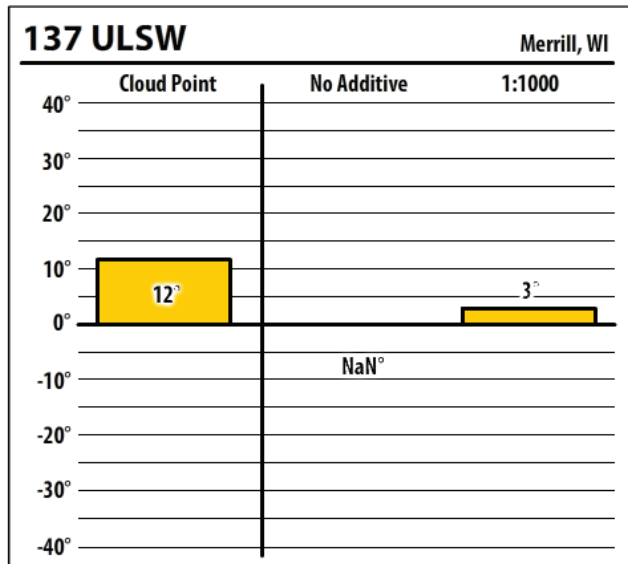

Winter Fuel Test Results

Learn more about our Winter Fuel Additive technology at schaefferoil.com

Wisconsin

November 2018