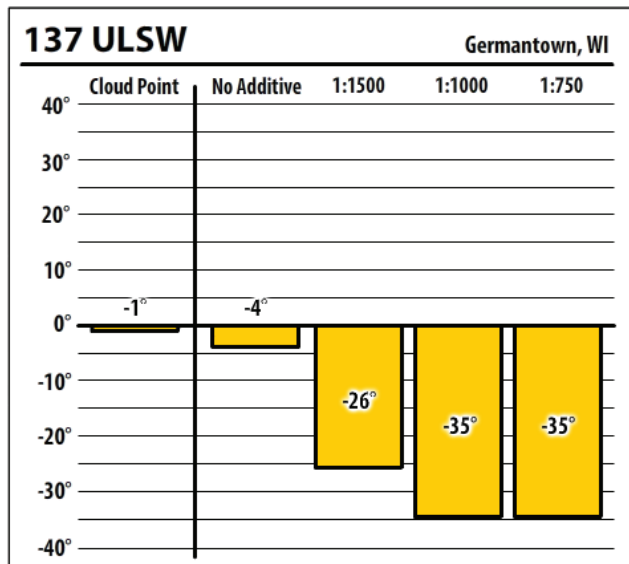

Wisconsin

November 2018

Winter Fuel Test Results

Learn more about our Winter Fuel Additive technology at schaefferoil.com

Wisconsin

November 2018

Winter Fuel Test Results

Learn more about our Winter Fuel Additive technology at schaefferoil.com