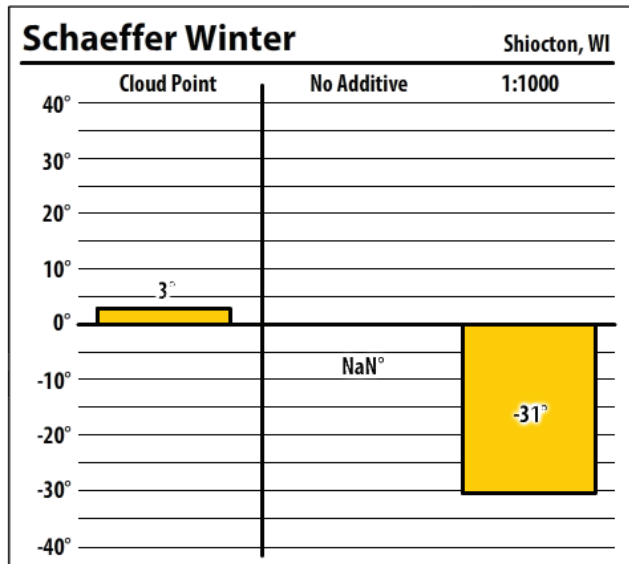

Winter Fuel Test Results

Learn more about our Winter Fuel Additive technology at schaefferoil.com

Wisconsin

November 2018